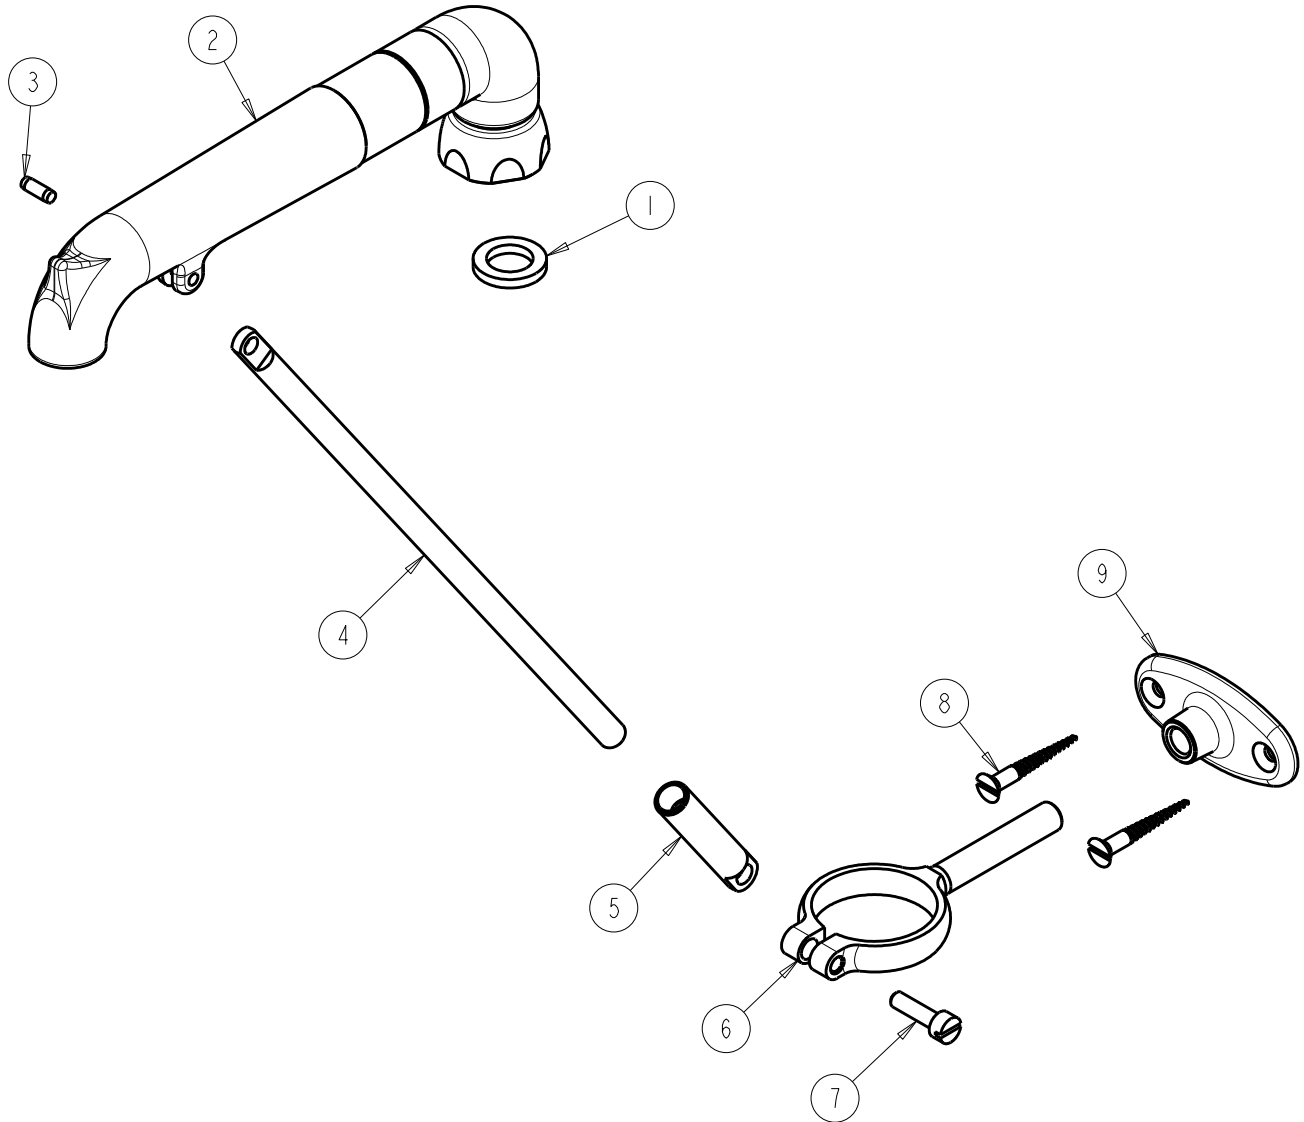

CHICAGO FAUCETS 

a Geberit company

2100 South Clearwater Drive
Des Plaines, IL 60018
Phone: 847-803-5000
Fax: 847-803-5454
www.chicagofaucets.com

REPAIR PARTS

BY: SID DATE: 03-30-11

CHK: *[Signature]* REV:

FITTING NO.

814-SJKCP

SUBMITTED MODEL NO.

ITEM NO.

FOR TECHNICAL ASSISTANCE
1-800-TEC-TRUE (1-800-832-8783)

ITEM	PART NO.	DESCRIPTION
1	340-004JKNF	CELCON WASHER
2	—	SPOUT ASSEMBLY
3	50-007JKBNF	PIN
4	175-002JKCP	BRACE ROD 10-7/8"
5	173-026JKCP	SLEEVE, SPOUT
6	173-010JKCP	PIPE SUPPORT
7	173-012JKCP	SCREW
8	173-006JKCP	FLAT HEAD WOOD SCREW (1)
9	173-109JKCP	FLANGE