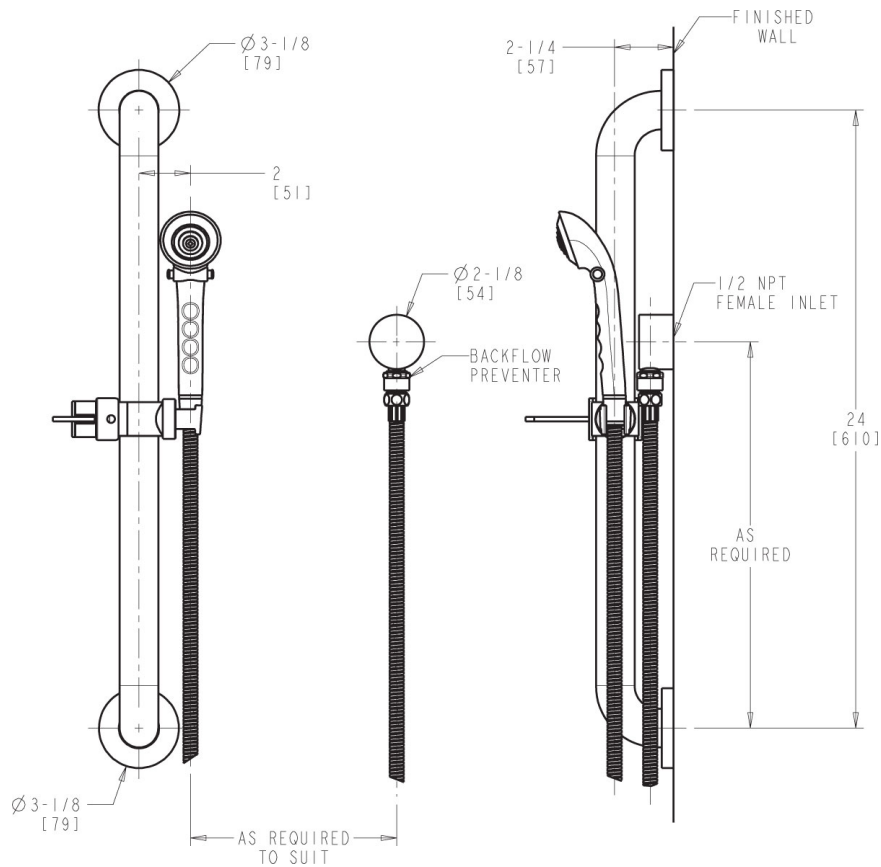

Architect \_\_\_\_\_

Engineer \_\_\_\_\_

Contractor \_\_\_\_\_

Submitted as Shown

Submitted with Variations

Date \_\_\_\_\_

**Architect/Engineer Specification**

Chicago Faucets No. 152-ALCP, Hand Spray, pressure-balancing, chrome plated. Wall mounted. Includes wall elbow and in-line vacuum breaker. 1.5 GPM hand spray with 59" stainless steel hose and pause control. 24" wall-mounted ADA grab bar with hand spray holder. This product meets ADA ANSI/ICC A117.1 requirements and is tested and certified to industry standards: ASME A112.18.1/CSA B125.1, and ASSE 1016.