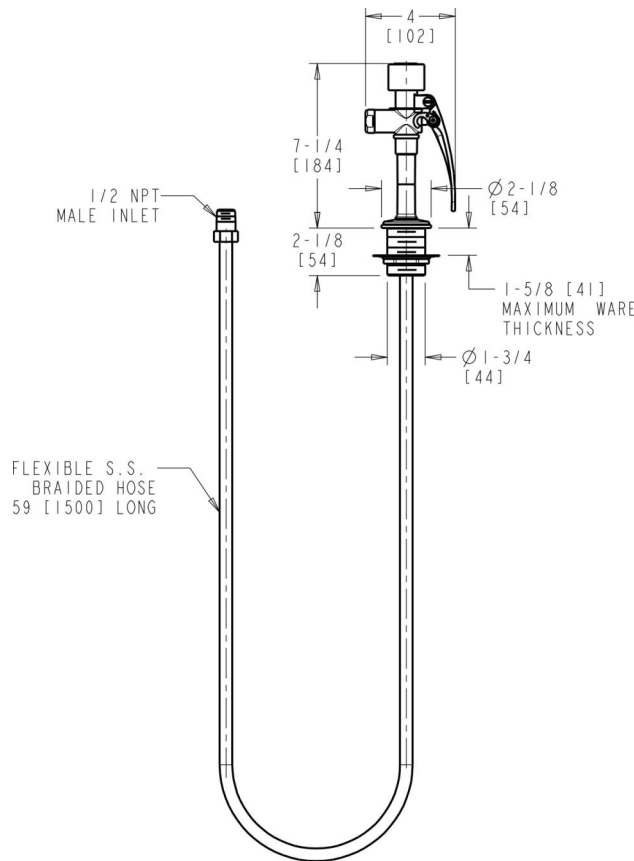

Contractor _____

Submitted as Shown

Submitted with Variations

Date _____

Architect/Engineer Specification

Chicago Faucets No. 8407-NF, Face/Body Drench Hose, 1/2" NPT Male Thread Inlet, Anti-corrosive polyamide 11 plastic coating in high-visibility yellow color, Face/Body assembly in ABS plastic, High-flow aerated water spray at low pressure with automatic opening anti-dust cover, Deck Mounted, Flexible hose in stainless steel and Brass fittings Construction, Lever Handle for activation, High-visibility photoluminescence safety sign with green background and white text for easy identification, Maintenance card for recording periodic testing and Certified to the ANSI Z358.1 Standard for Emergency Eyewash and Shower Equipment._x005F_x000D_