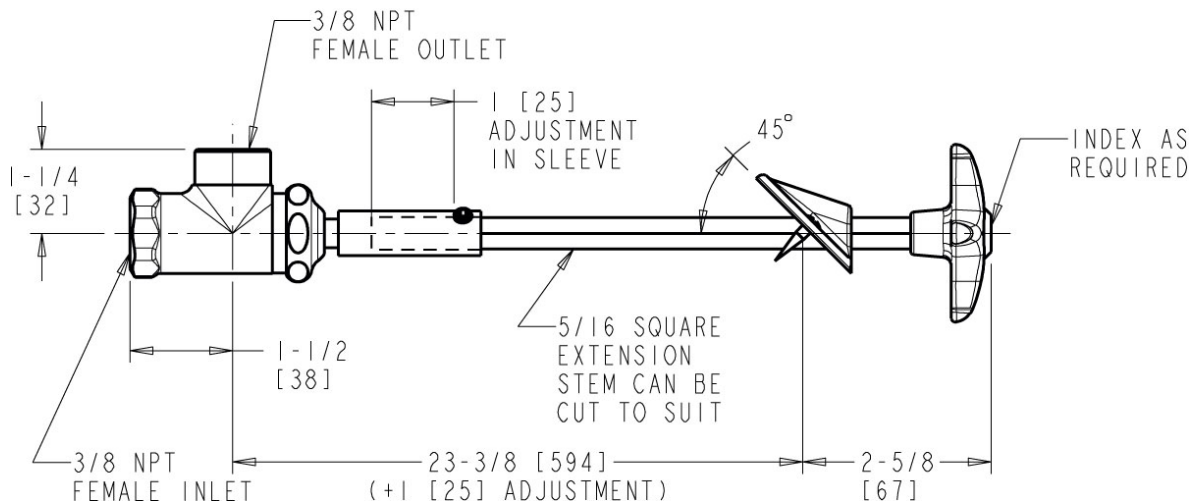

FLANGE DETAIL

Operation and Maintenance

Installation should be in accordance with local plumbing codes. Flush all pipes thoroughly before installation. After installation, remove spout outlet or flow control and flush faucet thoroughly to clear any debris. Care should be taken when cleaning the product. Do not use abrasive cleaners, chemicals or solvents as they can result in surface damage. Use mild soap and warm water for cleaning and protecting the life of Chicago Faucet products. For specific operation and maintenance refer to the installation instructions and repair parts documents that are located at www.chicagofaucets.com.

Chicago Faucets, member of the Geberit Group, is the leading brand of commercial faucets and fittings in the United States, offering a complete range of products for schools, laboratories, hospitals, office buildings, food service, airports and sport facilities. Call 1.800.TECTRUE or 1.847.803.5000 Option 1 for installation or other technical assistance.