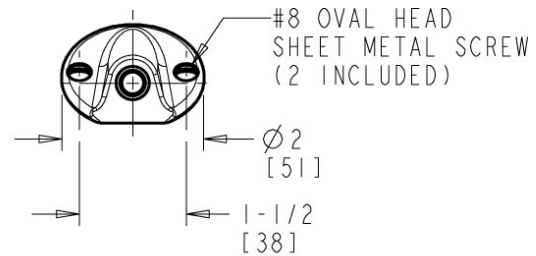

Date _____

Architect/Engineer Specification

Chicago Faucets No. LRV-S6-A1A Remote valve for 45° angle panels, polished chrome finish. Slow compression operating steam cartridge, left-hand turn. 2-1/2" cross handle, black nylon. Laboratory index button, black with white letters, STM (Steam).