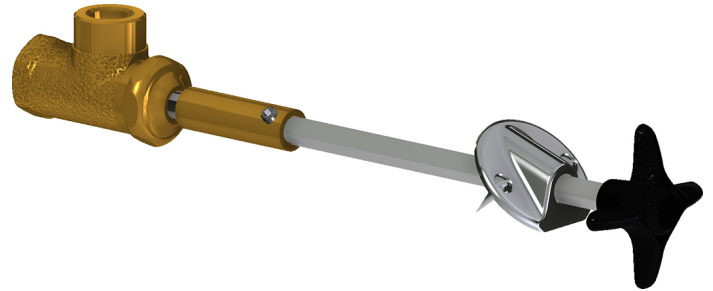

L Series Lab Fittings

LRV-S6-A1A

Product Type

Remote valve for 45° angle panels

Features & Specifications

- Vandal Proof 2-1/2" cross handle
- Slow compression operating steam cartridge, left-hand
- Complies with the requirements of the Buy American Act of 1933.

Date _____

Architect/Engineer Specification

Chicago Faucets No. LRV-S6-A1A Remote valve for 45° angle panels, polished chrome finish. Slow compression operating steam cartridge, left-hand turn. 2-1/2" cross handle, black nylon. Laboratory index button, black with white letters, STM (Steam).