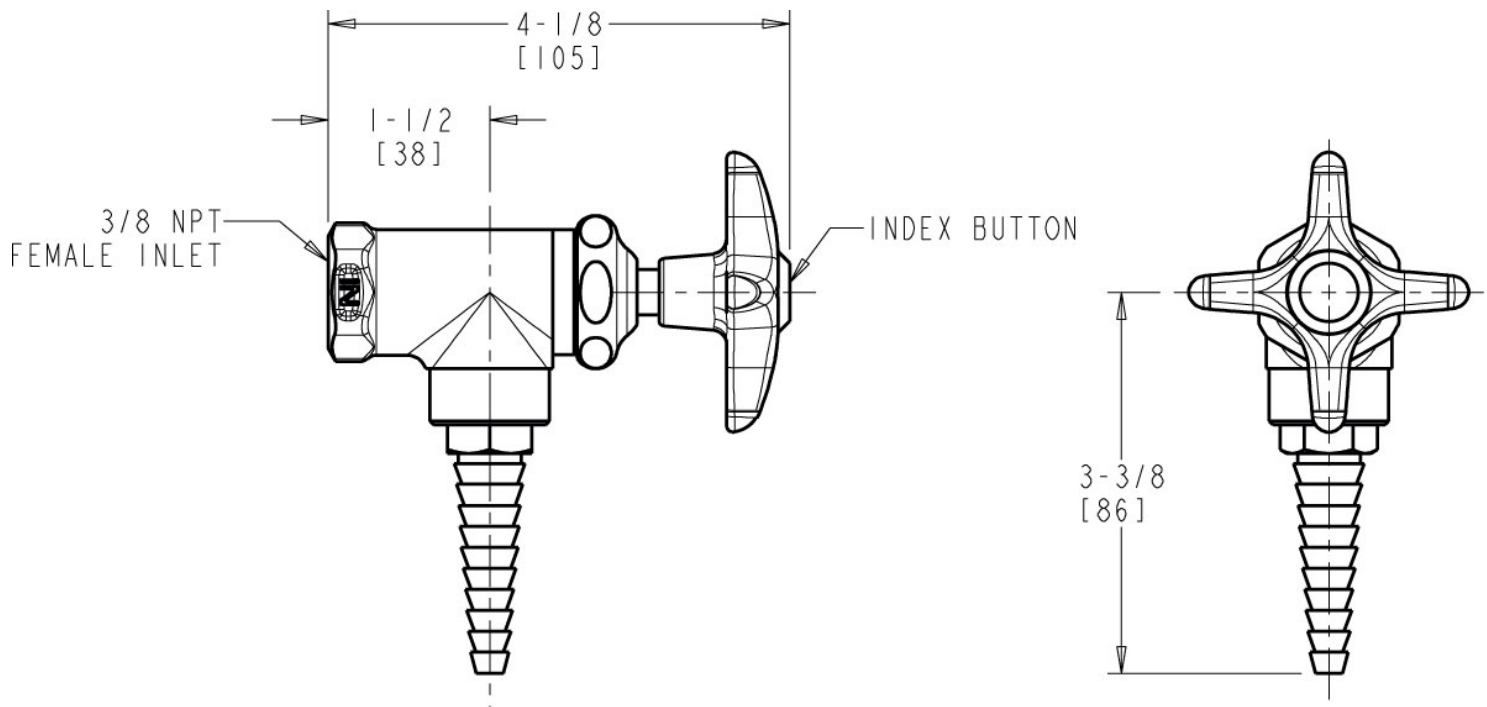

L Series Lab Fittings LSV2-A11

Product Type

Single steam valve for wall or turret mount

Features & Specifications

- Laboratory nozzle with 10 serrations for laboratory hose
- Vandal Proof 2-1/2" cross handle
- Slow compression operating steam cartridge, left-hand
- Complies with the requirements of the Buy American Act of 1933.

Submitted as Shown Submitted with Variations

Date _____

Architect/Engineer Specification

Chicago Faucets No. LSV2-A11 Single steam valve for wall or turret mount, polished chrome finish. Laboratory nozzle with 10 serrations for laboratory hose. Slow compression operating steam cartridge, left-hand turn. 2-1/2" cross handle, black nylon. Laboratory index button, black with white letters, STM (Steam).