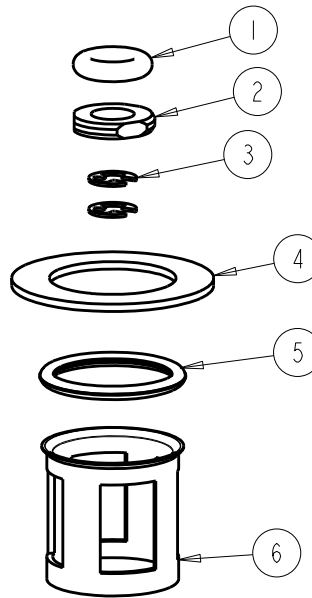

## REPAIR PARTS

BY: JAR      DATE: 11-02-22  
CHK: *Jme*      REV:

FITTING NO.

668-100JKABNF

SUBMITTED MODEL NO.

ITEM NO.

ITEM	PART NO.	DESCRIPTION
1	-----	O-RING, .206 ID X.103 DIA.
2	-----	RETAINER FOR O RING
3	665-007JKABNF	'E' RING RETAINER
4	665-011JKABNF	WASHER, SEALING
5	667-107JKNF	POPPET O-RING
6	667-402JKABNF	MVP FILTER