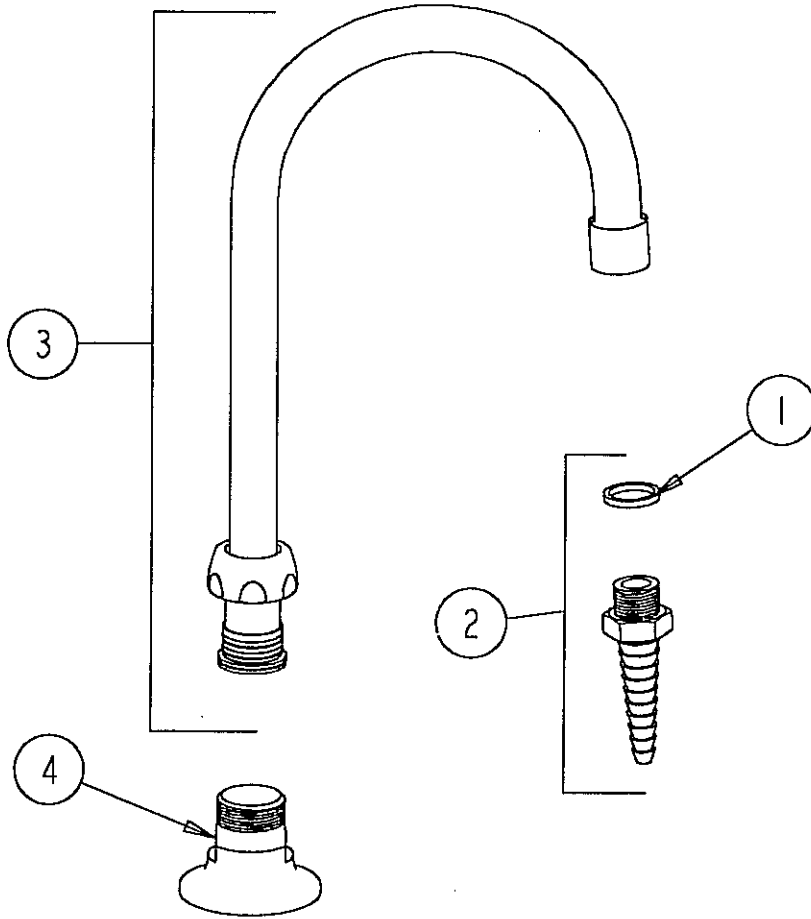

PARTS LIST

**CHICAGO
FAUCETS**

Last As Long As the Building

900

NO.	PART NO.	DESCRIPTION
1	229-003	WASHER
2	E7	NOZZEL ASSEMBLY
3	GN2B	SPOUT ASSEMBLY
4	626-005	SPOUT BASE