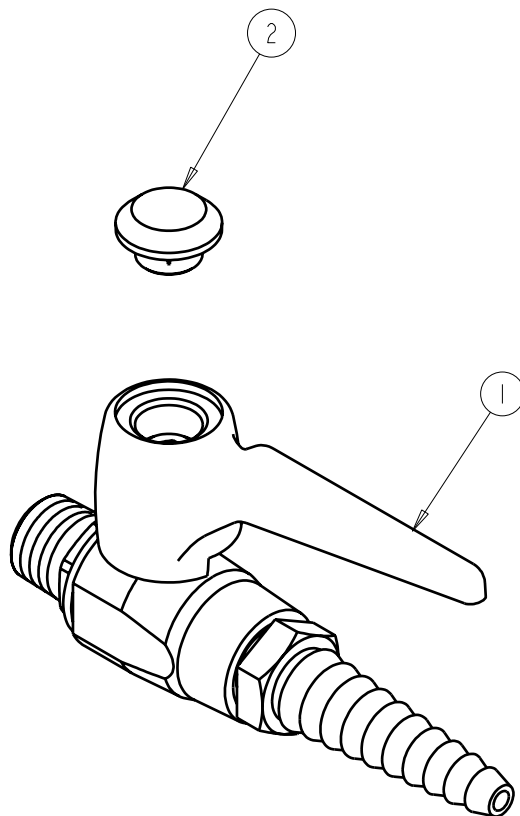

# REPAIR PARTS

BY: SID DATE: 10-30-07

CHK:  REV:

FITTING NO.

**909-CGASCP**

SUBMITTED MODEL NO.

ITEM NO.

**FOR TECHNICAL ASSISTANCE**  
1-800-TEC-TRUE (1-800-832-8783)

ITEM	PART NO.	DESCRIPTION
1	909-CLESS216-28CP	BALL VALVE w/ CHECK VALVE
2	216-328JKNF	BUTTON 'GAS'