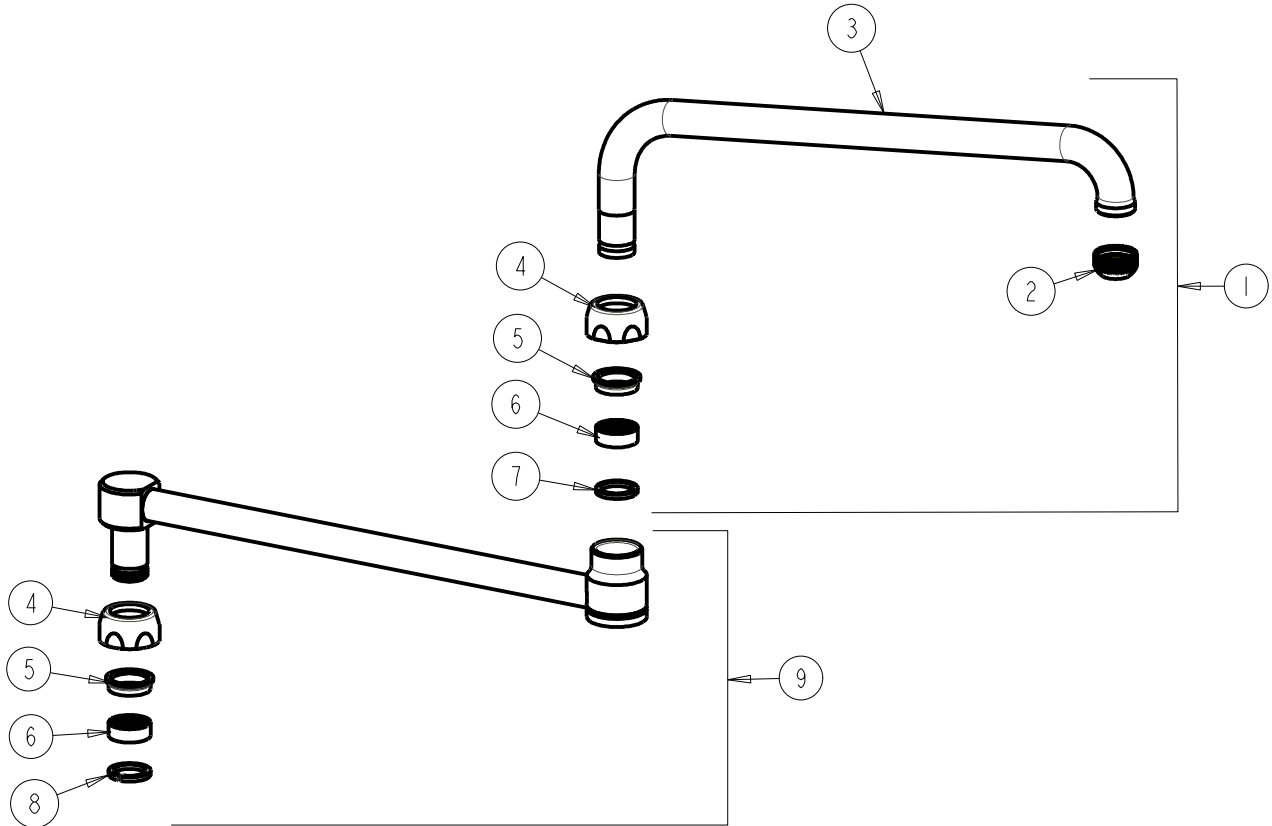

# REPAIR PARTS

BY: JAR      DATE: 11-08-12  
CHK: *JAR*      REV:

FITTING NO.

**DJ24JKABCP**

SUBMITTED MODEL NO.

ITEM NO.

ITEM	PART NO.	DESCRIPTION
1	L12E1JKABCP	SPOUT
2	E1JKABRCF	QUIXTOP OUTLET
3	-----	TUBE SPOUT (NOT SOLD SEPARATELY)
4	1100-208JKCP	NUT, SPOUT 1-1/16-18 UNEF
5	1-104JKNF	SPOUT GLAND
6	1-006JKNF	SPOUT PACKING
7	1-026JKRBF	SPOUT RING
8	1-126JKNF	SPLIT RING
9	686-126KJKABCP	DOUBLE JOUNTED SWING SPOUT