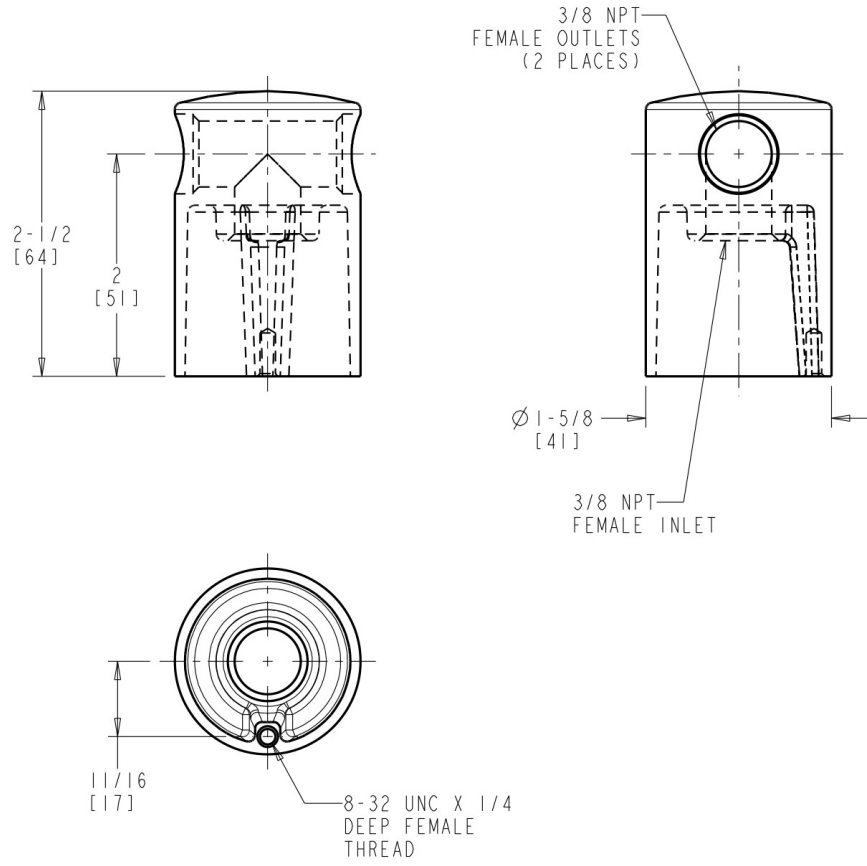

### Features & Specifications

---

- 3/8" NPT female thread inlet
- Two 3/8" NPT female thread outlets
- Complies with the requirements of the Buy American Act of 1933.

Contractor \_\_\_\_\_

Submitted as Shown

Submitted with Variations

Date \_\_\_\_\_

**Architect/Engineer Specification**

Chicago Faucets No. 981-CP, Turret with Two Side Outlets @ 180, chrome plated. 3/8 NPT female thread inlet. Two 3/8 NPT female thread outlets.