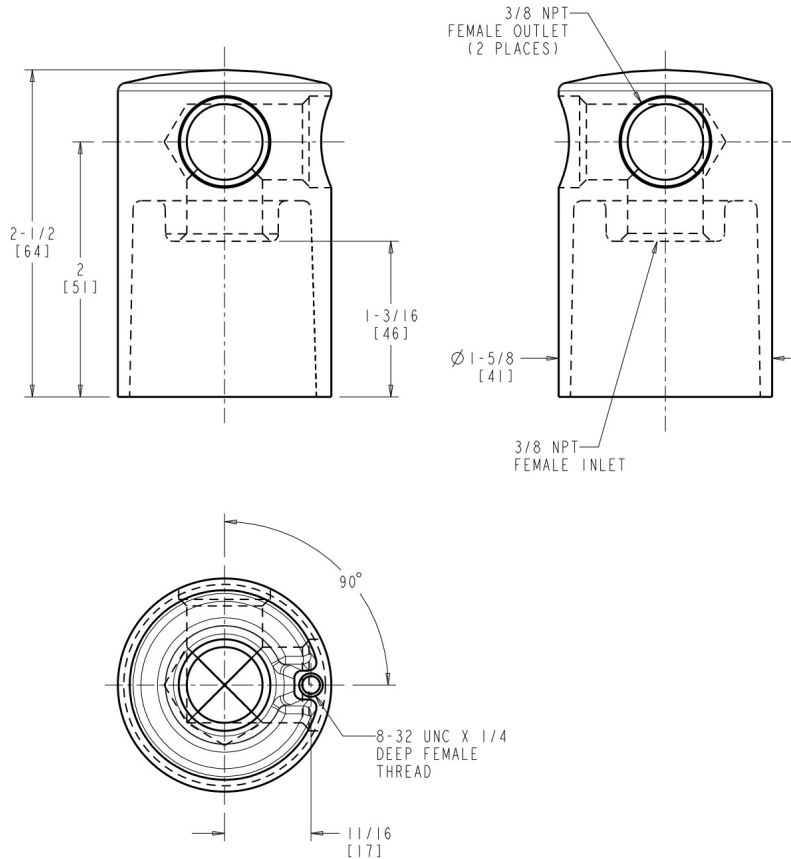

### Features & Specifications

---

- 3/8" NPT female thread inlet
- Two 3/8" NPT female thread outlets
- Complies with the requirements of the Buy American Act of 1933.

Contractor \_\_\_\_\_

Submitted as Shown       Submitted with Variations

Date \_\_\_\_\_

**Architect/Engineer Specification**

Chicago Faucets No. 982-CP, Turret with Two Side Outlets @ 90, chrome plated. 3/8 NPT female thread inlet. Two 3/8 NPT female thread outlets.