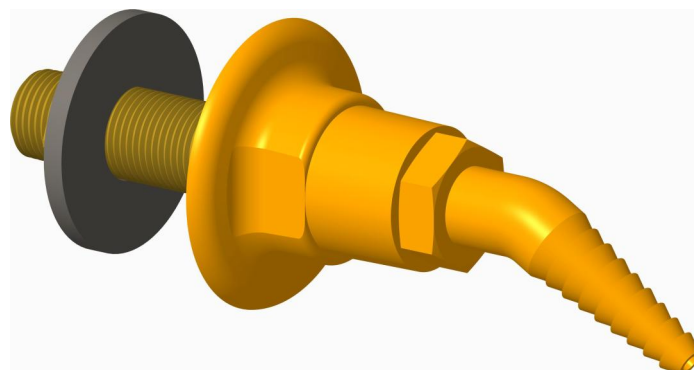

L Series Lab Fittings

LRS-A02-ORG

Product Type

Wall-mounted remote spout with flange

Features & Specifications

- Laboratory 30-degree angled nozzle with 10 serrations for laboratory hose
- Complies with the requirements of the Buy American Act of 1933.

Submitted as Shown Submitted with Variations

Date _____

Architect/Engineer Specification

Chicago Faucets No. LRS-A02-ORG Wall-mounted remote spout with flange, Orange finish. Laboratory 30-degree angled nozzle with 10 serrations for laboratory hose.