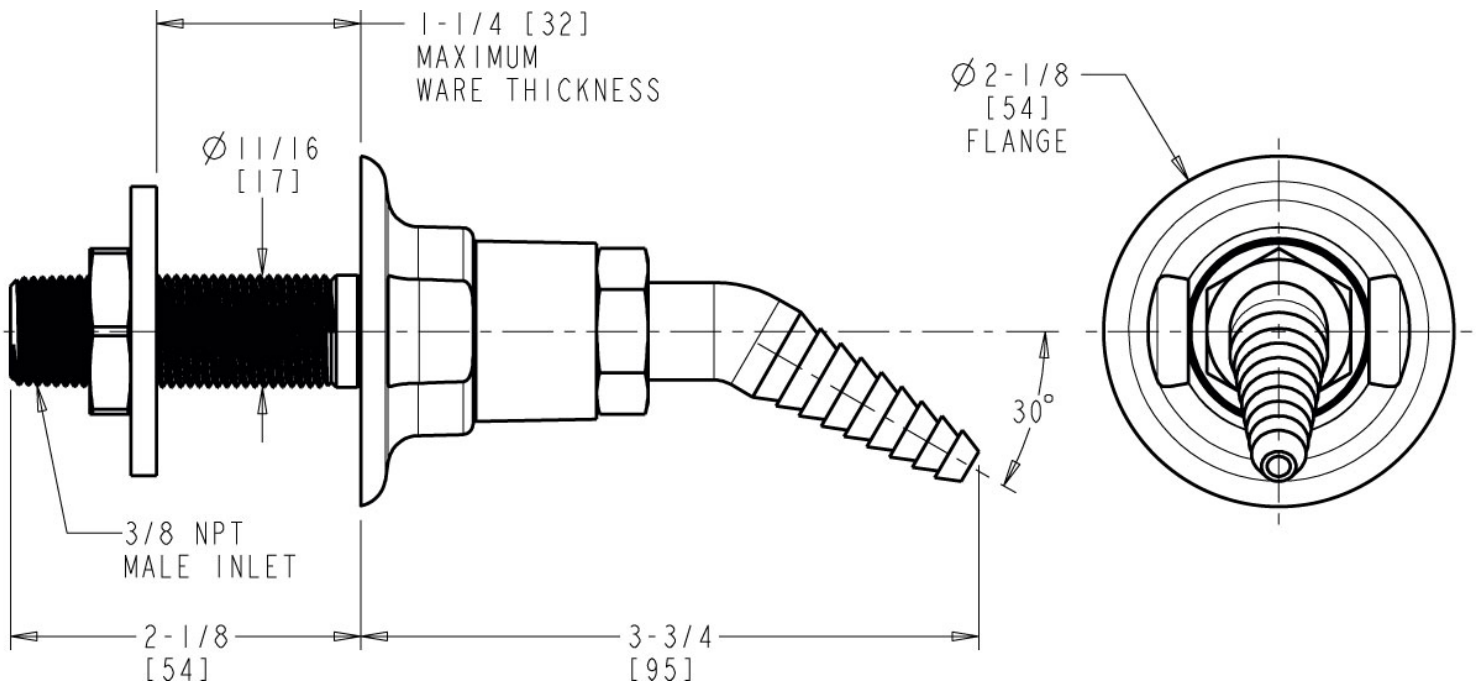

L Series Lab Fittings

LRS-A02-ORG

Product Type

Wall-mounted remote spout with flange

Features & Specifications

- Laboratory 30-degree angled nozzle with 10 serrations for laboratory hose
- Complies with the requirements of the Buy American Act of 1933.

Submitted as Shown Submitted with Variations

Date _____

Architect/Engineer Specification

Chicago Faucets No. LRS-A02-ORG Wall-mounted remote spout with flange, Orange finish. Laboratory 30-degree angled nozzle with 10 serrations for laboratory hose.