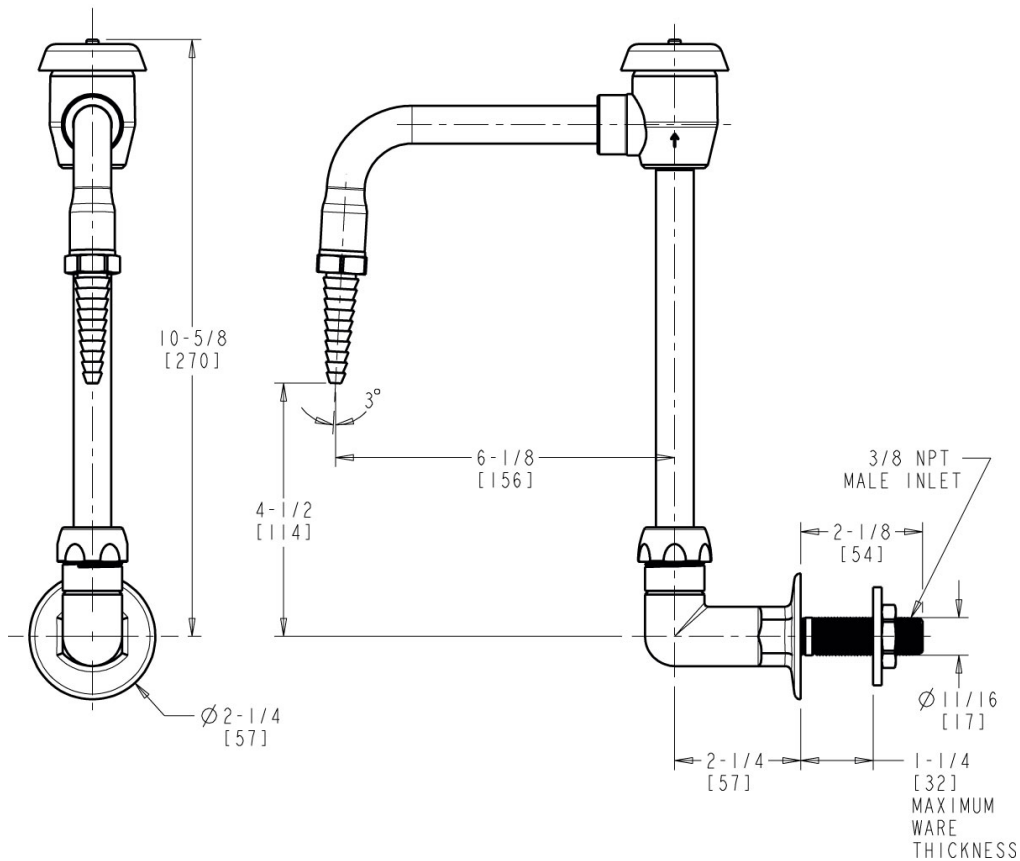

Contractor \_\_\_\_\_

Submitted as Shown       Submitted with Variations

Date \_\_\_\_\_

**Architect/Engineer Specification**

Chicago Faucets No. LRS-C21-YEL Wall-mounted remote spout with flange, Yellow finish. 6" rigid/swing gooseneck spout with atmospheric vacuum breaker and serrated laboratory nozzle.