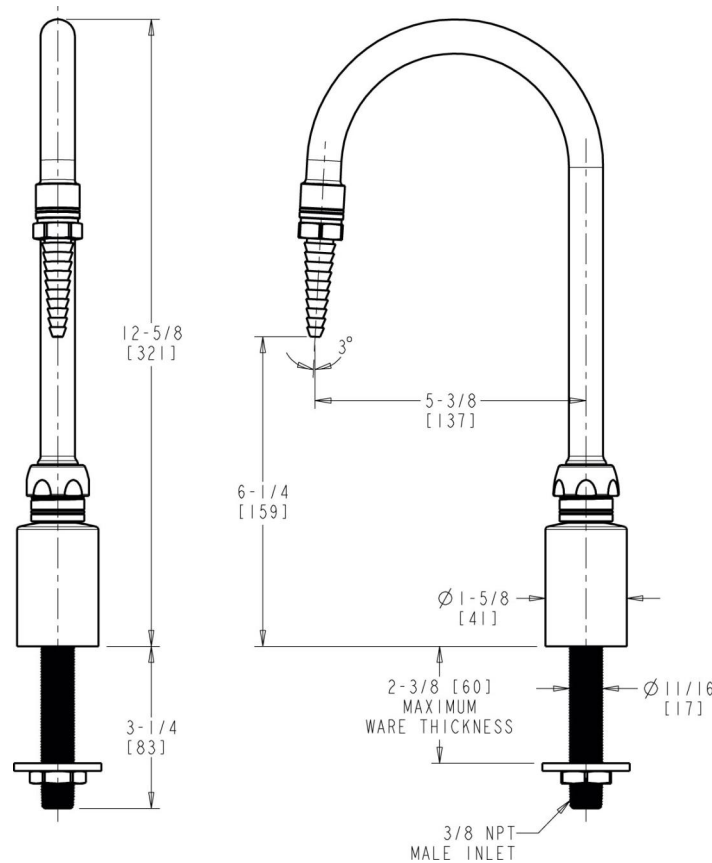

L Series Lab Fittings

LRS-E11-RED

Product Type

Deck-mounted remote spout

Features & Specifications

- Single-hole
- 5-1/4" rigid/swing gooseneck spout

Performance Specification

- Rated Operating Pressure: Water: 20-125 PSI max.
- Rated Operating Temperature: 40-140°F

Engineer _____

Contractor _____

Submitted as Shown Submitted with Variations

Date _____

Architect/Engineer Specification

Chicago Faucets No. LRS-E11-RED Deck-mounted remote turret, Red finish. 5-1/4" rigid/swing gooseneck spout with serrated laboratory nozzle.