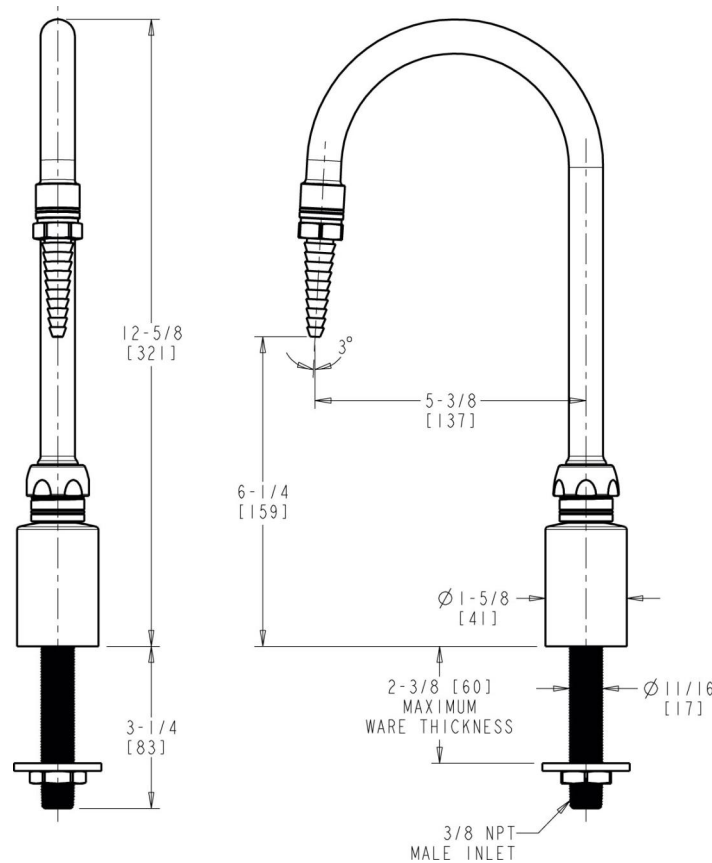

L Series Lab Fittings

LRS-E11-YEL

Product Type

Deck-mounted remote spout

Features & Specifications

- Single-hole
- 5-1/4" rigid/swing gooseneck spout

Performance Specification

- Rated Operating Pressure: Water: 20-125 PSI max.
- Rated Operating Temperature: 40-140°F

Engineer _____

Contractor _____

Submitted as Shown Submitted with Variations

Date _____

Architect/Engineer Specification

Chicago Faucets No. LRS-E11-YEL Deck-mounted remote turret, Yellow finish. 5-1/4" rigid/swing gooseneck spout with serrated laboratory nozzle.