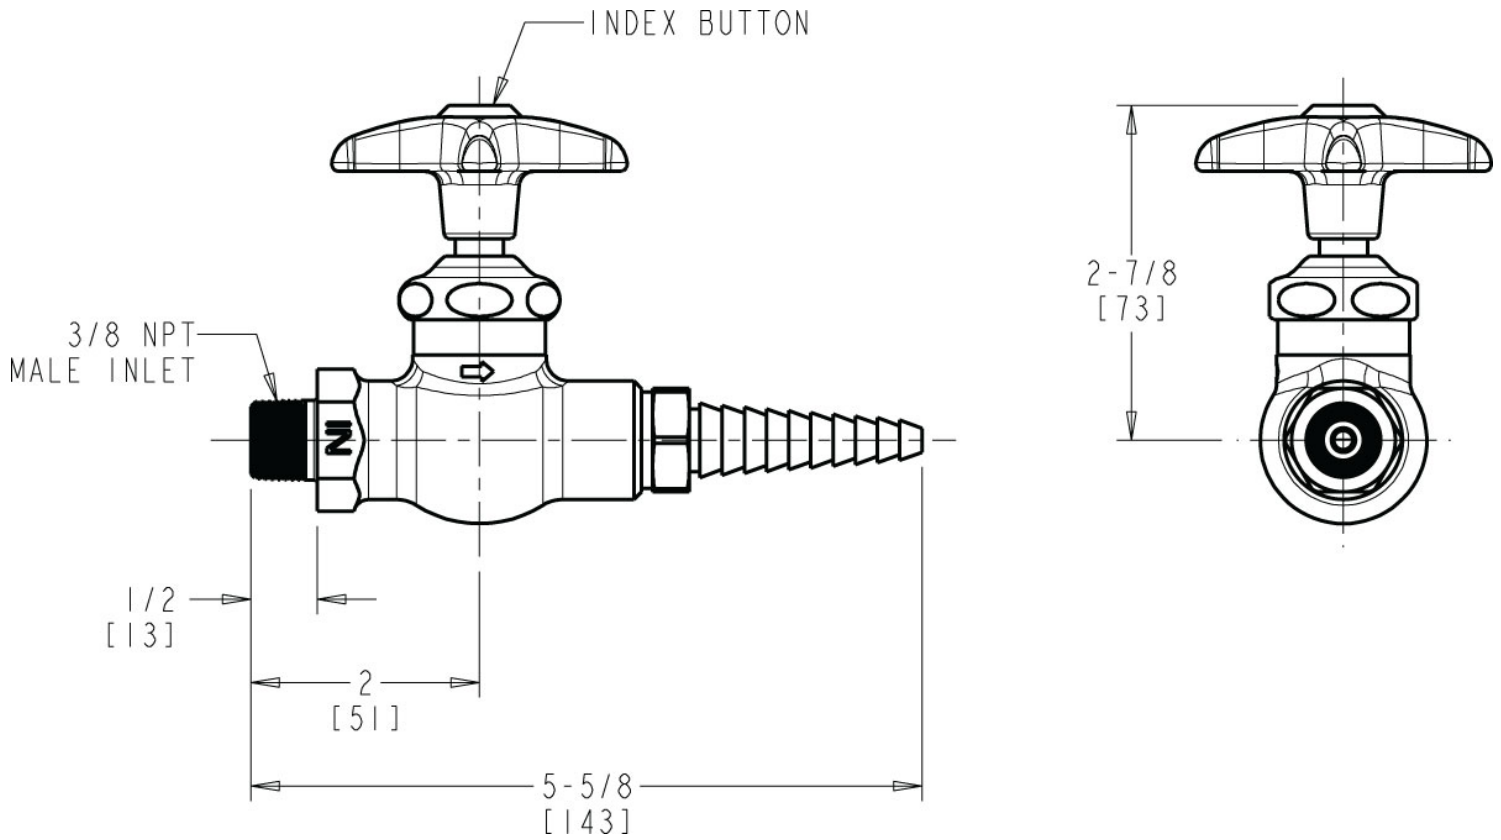

L Series Lab Fittings

LWV1-A12

Product Type

Single water valve for wall or turret mount

Features & Specifications

- Laboratory nozzle with 10 serrations for laboratory hose
- Vandal Proof 2-1/2" cross handle with button indexed 'HW'
- Slow compression operating cartridge, left-hand

Contractor _____

Submitted as Shown Submitted with Variations

Date _____

Architect/Engineer Specification

Chicago Faucets No. LWV1-A12 Single water valve for wall or turret mount, polished chrome finish. Laboratory nozzle with 10 serrations for laboratory hose. Slow compression operating cartridge, left-hand turn. 2-1/2" cross handle with button indexed 'HW'.