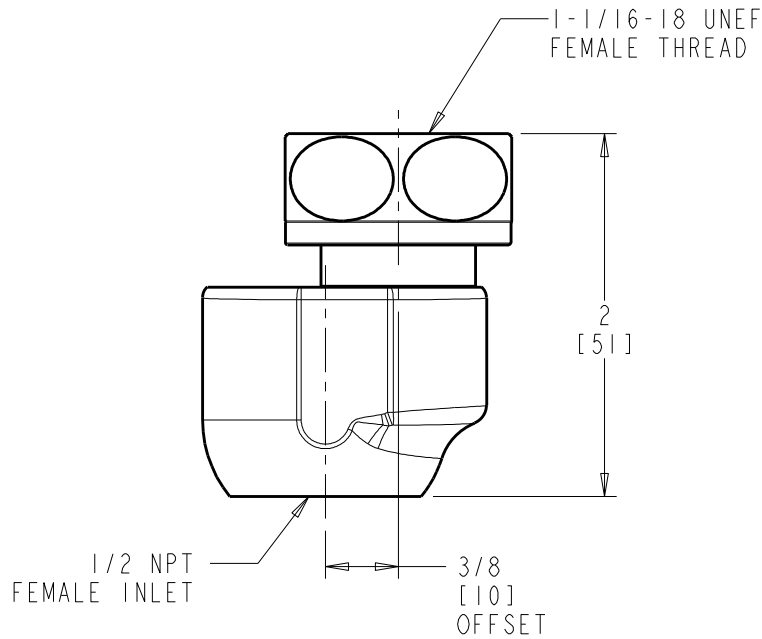

# ROUGH-IN

BY: JAR      DATE: 09-16-11  
CHK: *JAR*      REV:

FITTING NO.

**GJKABCP**

SUBMITTED MODEL NO.

SUBMITTED AS SHOWN

SUBMITTED AS NOTED

SEE ATTACHED FOR  
SUBMITTED MODIFICATION

JOB NAME

ITEM NO.

DIMENSIONS ARE IN INCHES AND [MILLIMETERS].

### TECHNICAL DATA

- SEE SPECIFICATION SHEET

ROUGHING IN DIMENSIONS MAY VARY AND ARE SUBJECT TO CHANGE. NO RESPONSIBILITY IS ASSUMED FOR USE OF SUPERCEDED OR VOIDED DATA.