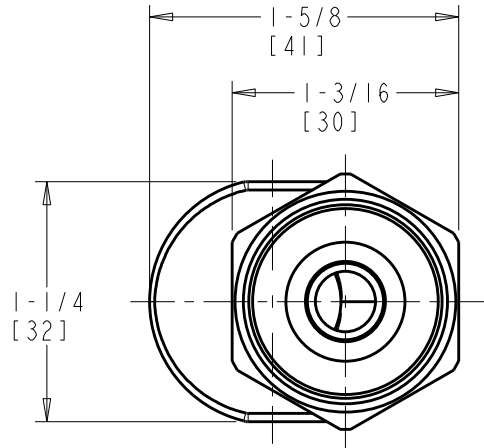

# ROUGH-IN

BY: JAR      DATE: 09-16-11  
CHK: *JAR*      REV:

FITTING NO.

**GJKABCP**

SUBMITTED MODEL NO.

SUBMITTED AS SHOWN

SUBMITTED AS NOTED

SEE ATTACHED FOR  
SUBMITTED MODIFICATION

JOB NAME

ITEM NO.

DIMENSIONS ARE IN INCHES AND [MILLIMETERS].

### TECHNICAL DATA

- SEE SPECIFICATION SHEET

ROUGHING IN DIMENSIONS MAY VARY AND ARE SUBJECT TO CHANGE. NO RESPONSIBILITY IS ASSUMED FOR USE OF SUPERCEDED OR VOIDED DATA.