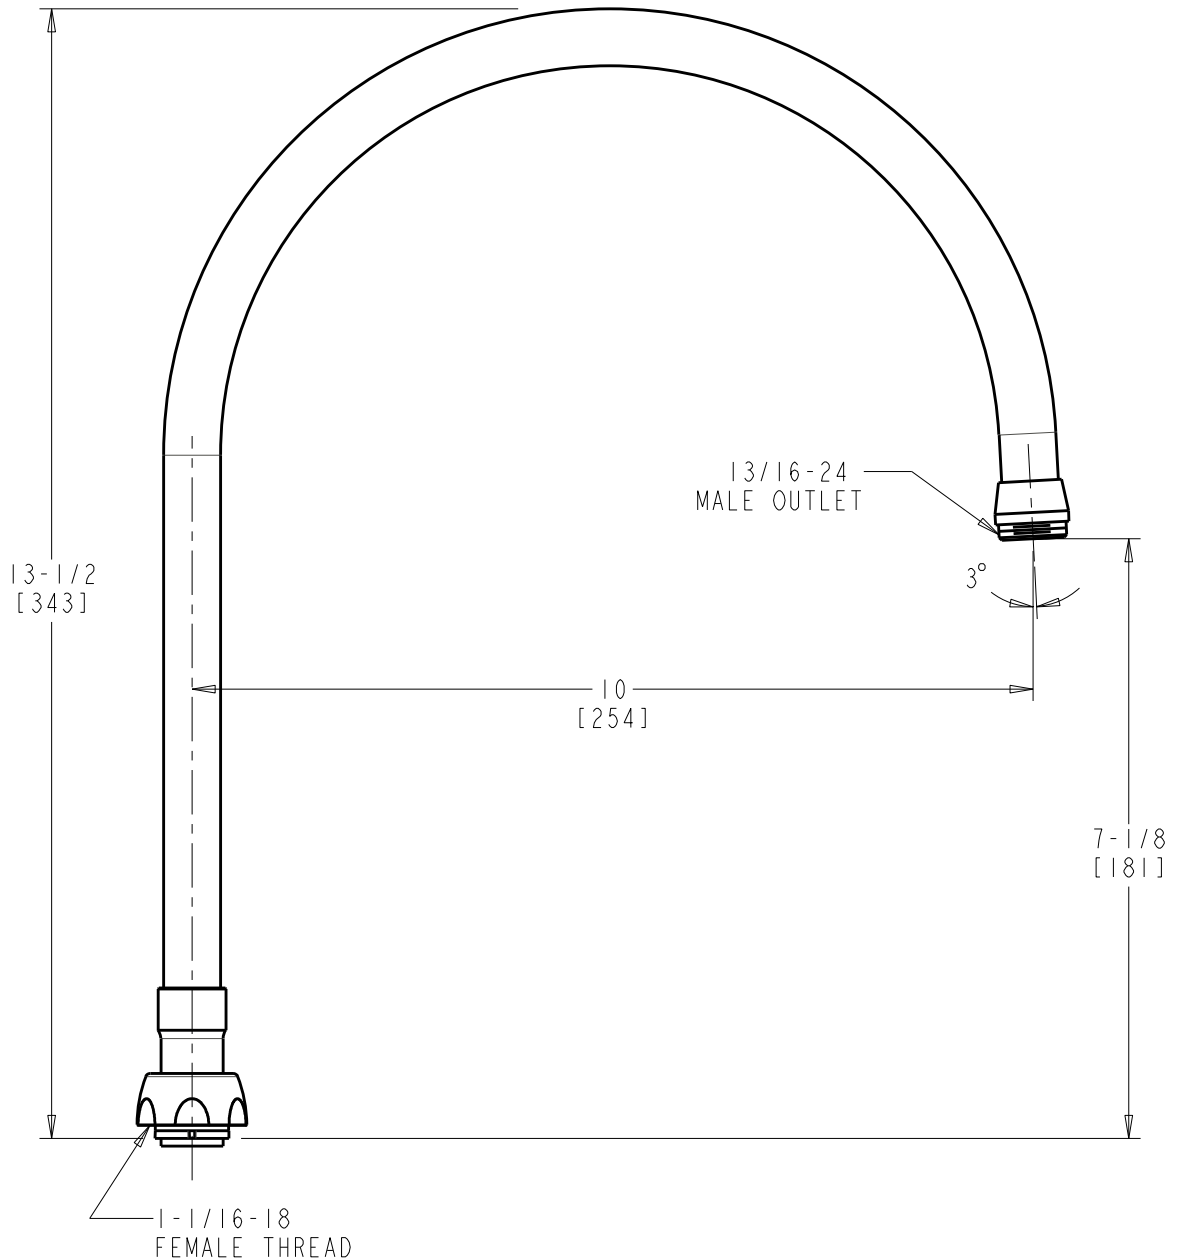

SUBMITTED AS SHOWN

SUBMITTED AS NOTED

SEE ATTACHED FOR  
SUBMITTED MODIFICATION

JOB NAME

ITEM NO.

DIMENSIONS ARE IN INCHES AND [MILLIMETERS].

**TECHNICAL DATA**

- SWING ONLY GOOSENECK SPOUT
- FINISH: CHROME PLATE

ROUGHING IN DIMENSIONS MAY VARY AND ARE SUBJECT TO CHANGE. NO RESPONSIBILITY IS ASSUMED FOR USE OF SUPERCEDED OR VOIDED DATA.