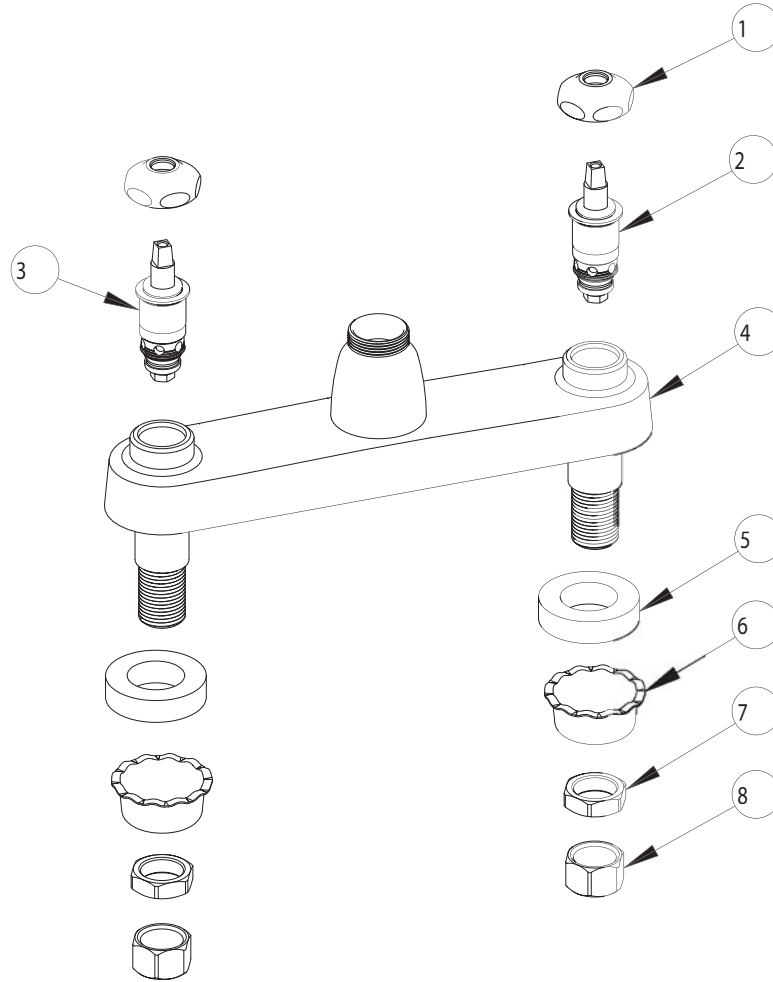

PARTS LIST

BY: SID
CHK'D:

FINISH:
DATE:

AS SPECIFIED
11-02-01

1100-LESSSPTLESSHDL

ITEM NO.	PART NO.	DESCRIPTION	ITEM NO.	PART NO.	DESCRIPTION
1	1-214	CAP	6	1797-114	BASIN COCK WASHER
2	1-099XT	QUATURN UNIT (RH)	7	49-004	LOCKNUT
3	1-100XT	QUATURN UNIT (LH)	8	49-005	COUPLING NUT
4	----	VALVE BODY (NOT SOLD SEPARATELY)			
5	555-313	WASHER			