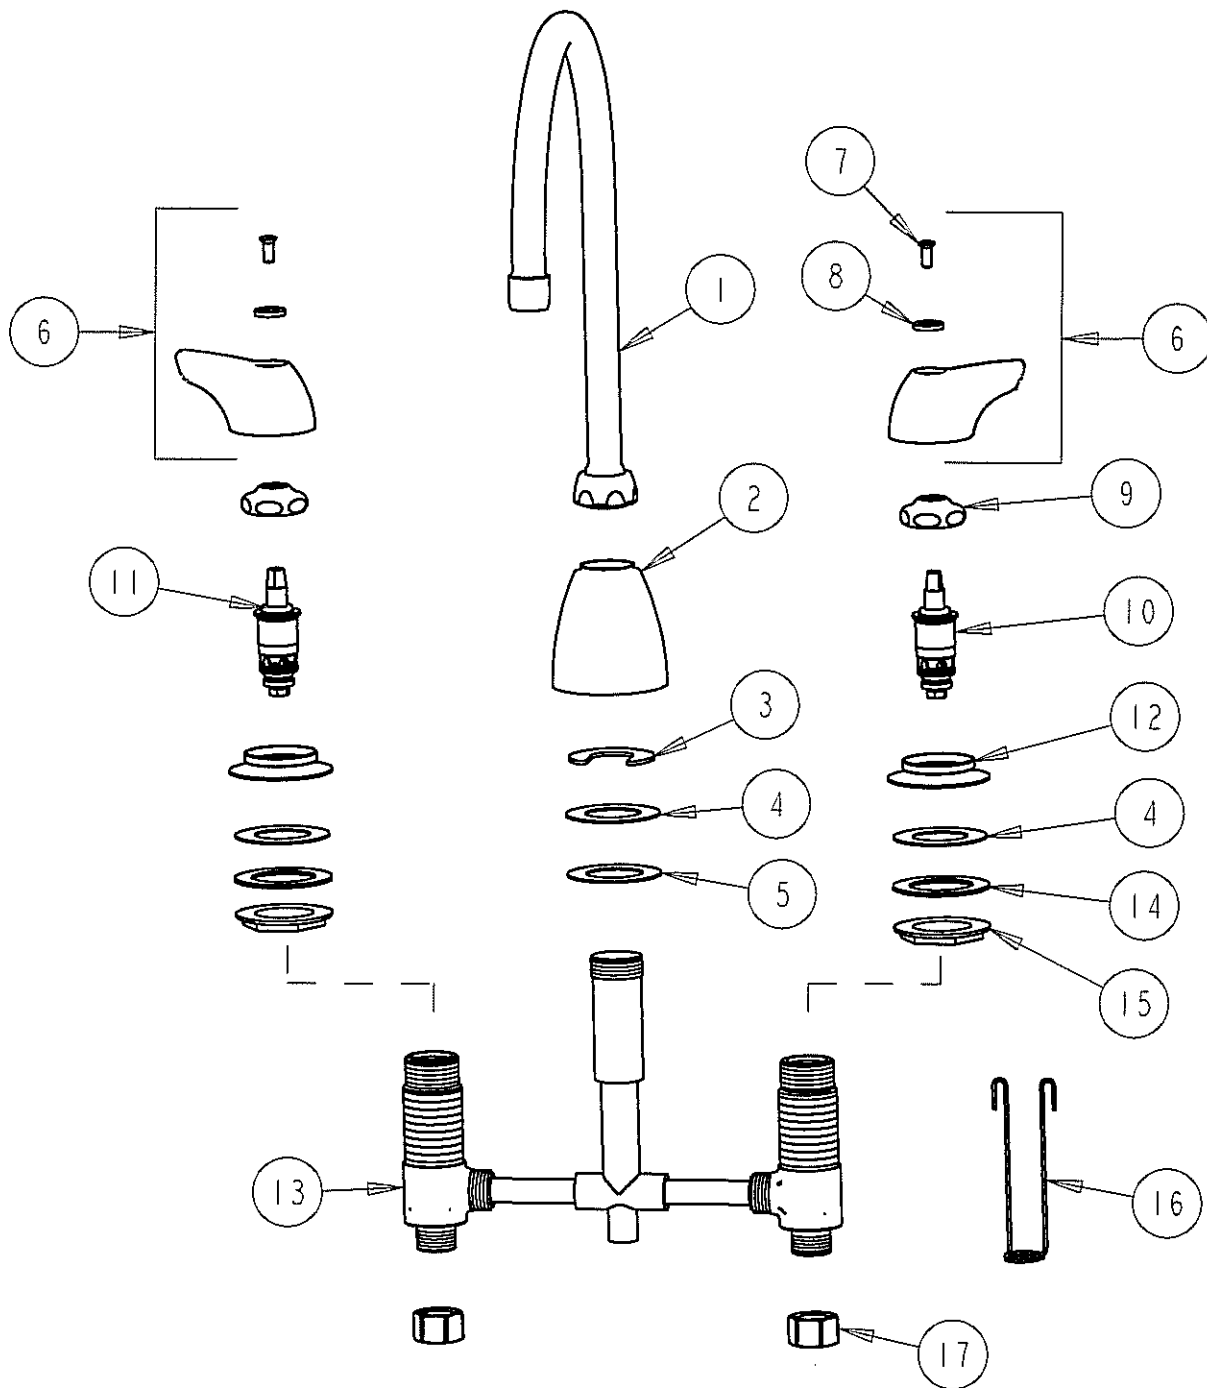

PARTS LIST

BY: JAR
CHK'D: *[Signature]*

FINISH: AS SPECIFIED
DATE: 1-24-06

1201-AGN8AE3

REV:

ITEM NO.	PART NO.	DESCRIPTION	ITEM NO.	PART NO.	DESCRIPTION
1	GN8A	FOR PARTS SEE GN8A	11	1-100XT	QUATURN UNIT (LH)
2	890-259	SPOUT ESCUTCHEON	12	1797-122	FLANGE
3	200-006	C-WASHER	13	-----	VALVE BODY (NOT SOLD SEPARATELY)
4	739-056	RUBBER WASHER	14	55-010	STEEL WASHER
5	888-006	BRASS WASHER	15	250-004	LOCKNUT
6	1000PR	WING HANDLE ASSEMBLY	16	200-007	HANGER
7	420-010	SCREW	17	49-005	COUPLING NUT
8	633-123	INDEX BUTTON (BLUE)			
9	1-214	CAP			
10	1-099XT	QUATURN UNIT (RH)			