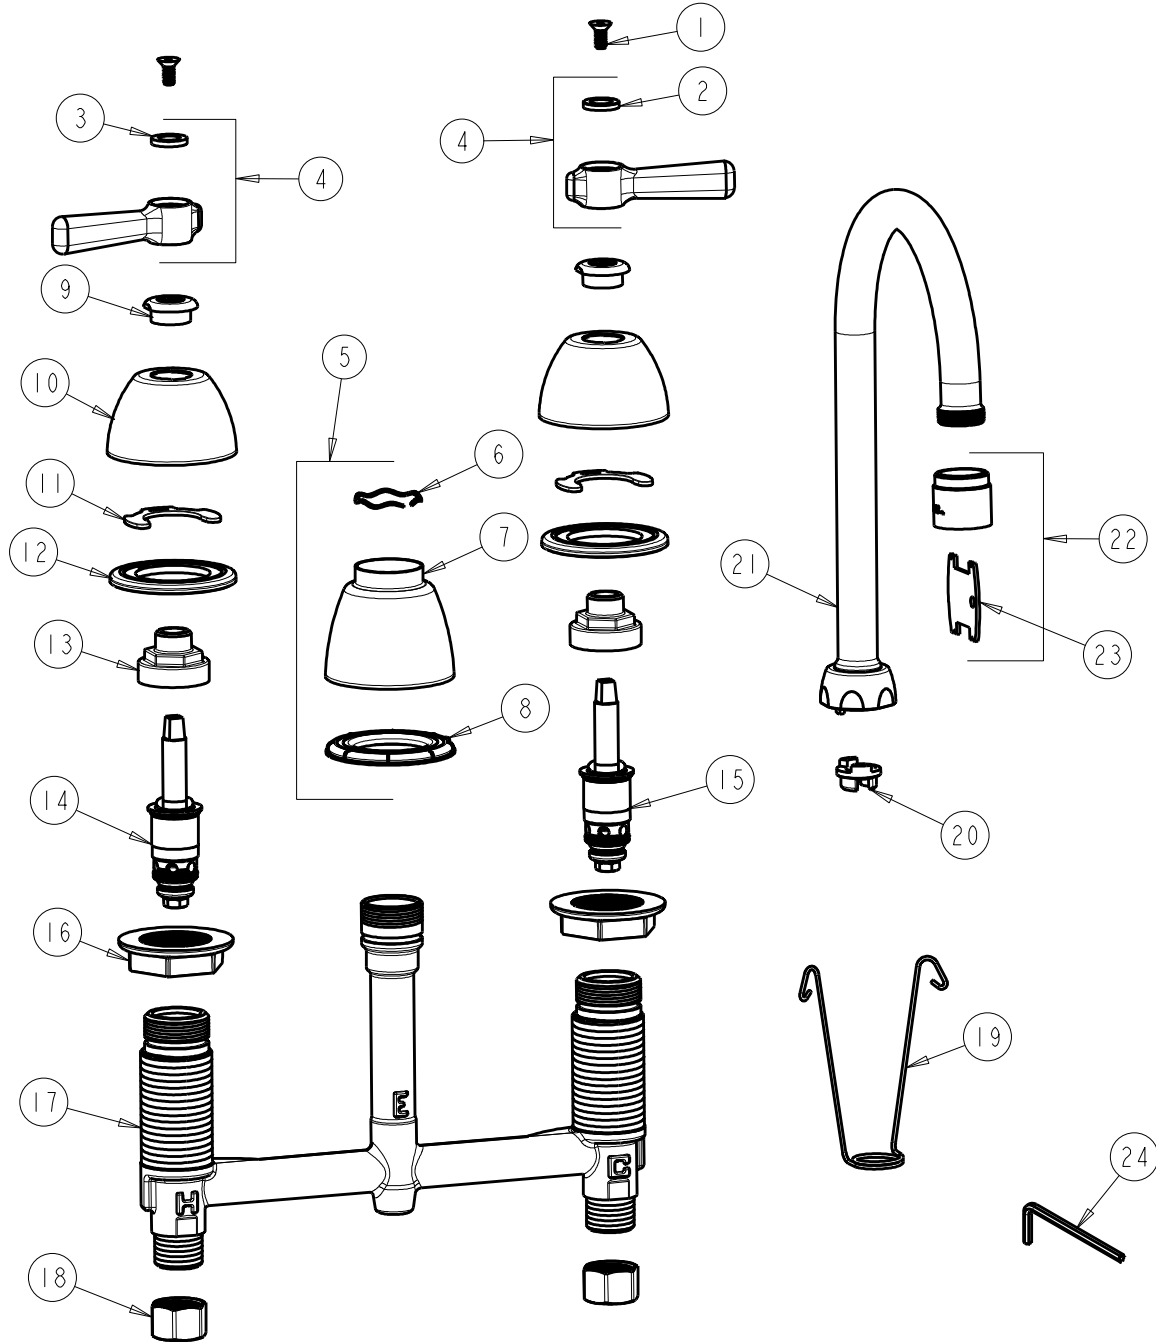

CHICAGO FAUCETS
a Geberit company

2100 South Clearwater Drive
Des Plaines, IL 60018
Phone: 847-803-5000
Fax: 847-803-5454
www.chicagofaucets.com

REPAIR PARTS

FITTING NO.

201-RSGN2AE35VPCP

SUBMITTED MODEL NO.

BY: SID DATE: 06-30-11

CHK: REV: 04-23-12

ITEM NO.

FOR TECHNICAL ASSISTANCE
1-800-TEC-TRUE (1-800-832-8783)

ITEM	PART NO.	DESCRIPTION	ITEM	PART NO.	DESCRIPTION
1	420-020JKNF	SCREW, 1/8 FLAT HEX HEAD X 1/2	13	274-014JKRBF	NUT, CAP
2	633-123JKNF	INDEX BUTTON (BLUE)	14	377-XTLHJKNF	LH QUATURN CARTRIDGE
3	633-023JKNF	INDEX BUTTON (RED)	15	377-XTRHJKNF	RH QUATURN CARTRIDGE
4	369-PRJKCP	LEVER HANDLE ASSEMBLY (PAIR)	16	250-004JKNF	LOCKNUT
5	785-400JKCP	SPOUT ESCUTCHEON KIT	17	—	BODY, VALVE
6	50-038JKNF	WAVE WASHER	18	49-005JKRBF	COUPLING NUT
7	785-400JKCP	ESCUTCHEON, SPOUT BASE	19	200-008JKNF	HANGER
8	888-027JKNF	SPOUT ESCUTCHEON WASHER	20	786-001JKRBF	ADAPTER, RESTRICTED SWING
9	422-113JKCP	ESCUTCHEON NUT	21	GN2ARSJKCP	FOR PARTS SEE GN2ARSJKCP
10	250-082JKCP	ESCUTCHEON	22	E35VPJKCP	SOFTFLO AERATOR 1.5GPM VR
11	200-009JKNF	CLIP, RETAIN	23	3-024JKRCF	KEY, VP
12	888-026JKNF	WASHER, SEALING	24	420-022JKNF	WRENCH, VP 1/8 HEX