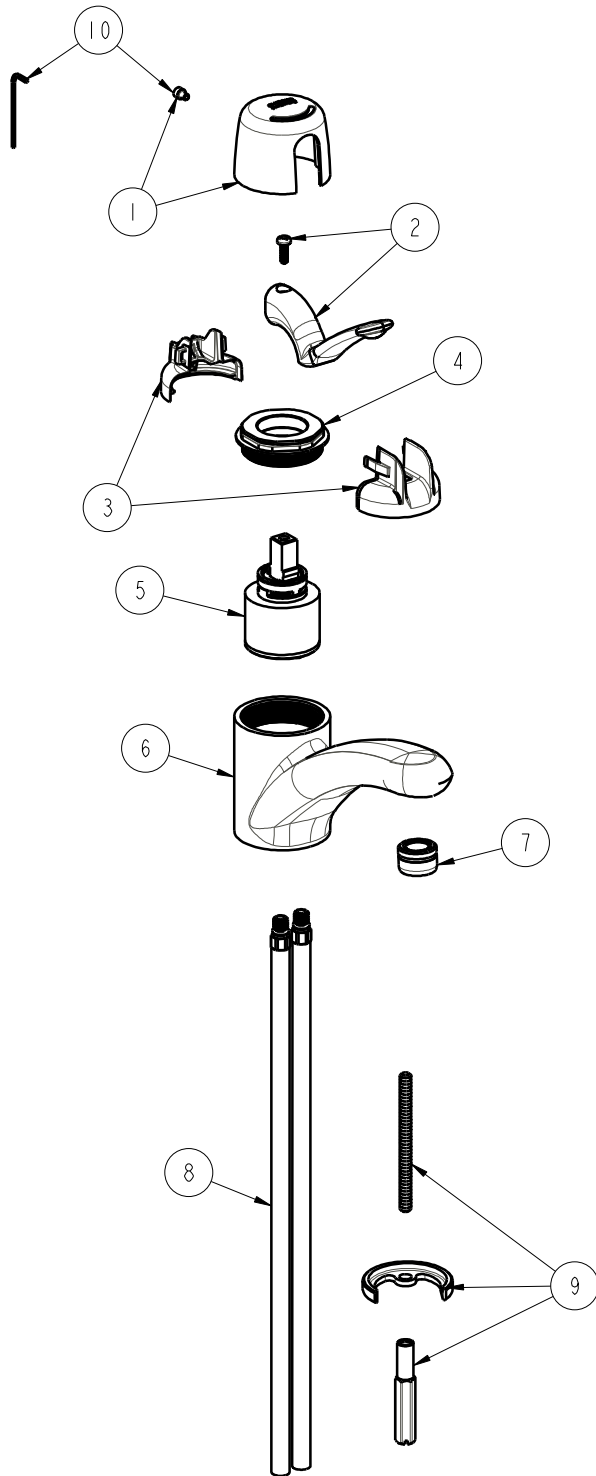

CHICAGO FAUCETS
 a Geberit company

2100 South Clearwater Drive
 Des Plaines, IL 60018
 Phone: 847-803-5000
 Fax: 847-803-5454
 www.chicagofaucets.com

REPAIR PARTS

FITTING NO.

2200-CP

SUBMITTED MODEL NO.

BY: JAR

DATE: 10-22-04

CHK: *[Signature]*

REV: 12-19-07

ITEM NO.

FOR TECHNICAL ASSISTANCE
 1-800-TEC-TRUE (1-800-832-8783)

ITEM	PART NO.	DESCRIPTION
1	2200-122KJKCP	CAP AND SCREW ASSEMBLY
2	2200-225KJKCP	LEVER HANDLE
3	2200-021KJKNF	CARTRIDGE SPIN CAP ASSEMBLY
4	2200-116JKRCF	NUT, HOLDDOWN
5	2300-XJKNF	40 mm SINGLE LEVER CARTRIDGE
6	---	SPOUT
7	E12JKCP	SOFTFLO OUTLET
8	50-101KJKNF	SUPPLY TUBE ASSEMBLY
9	2200-015KJKNF	NUT, MOUNTING
10	2200-002KJKNF	WRENCH & HEX KEY