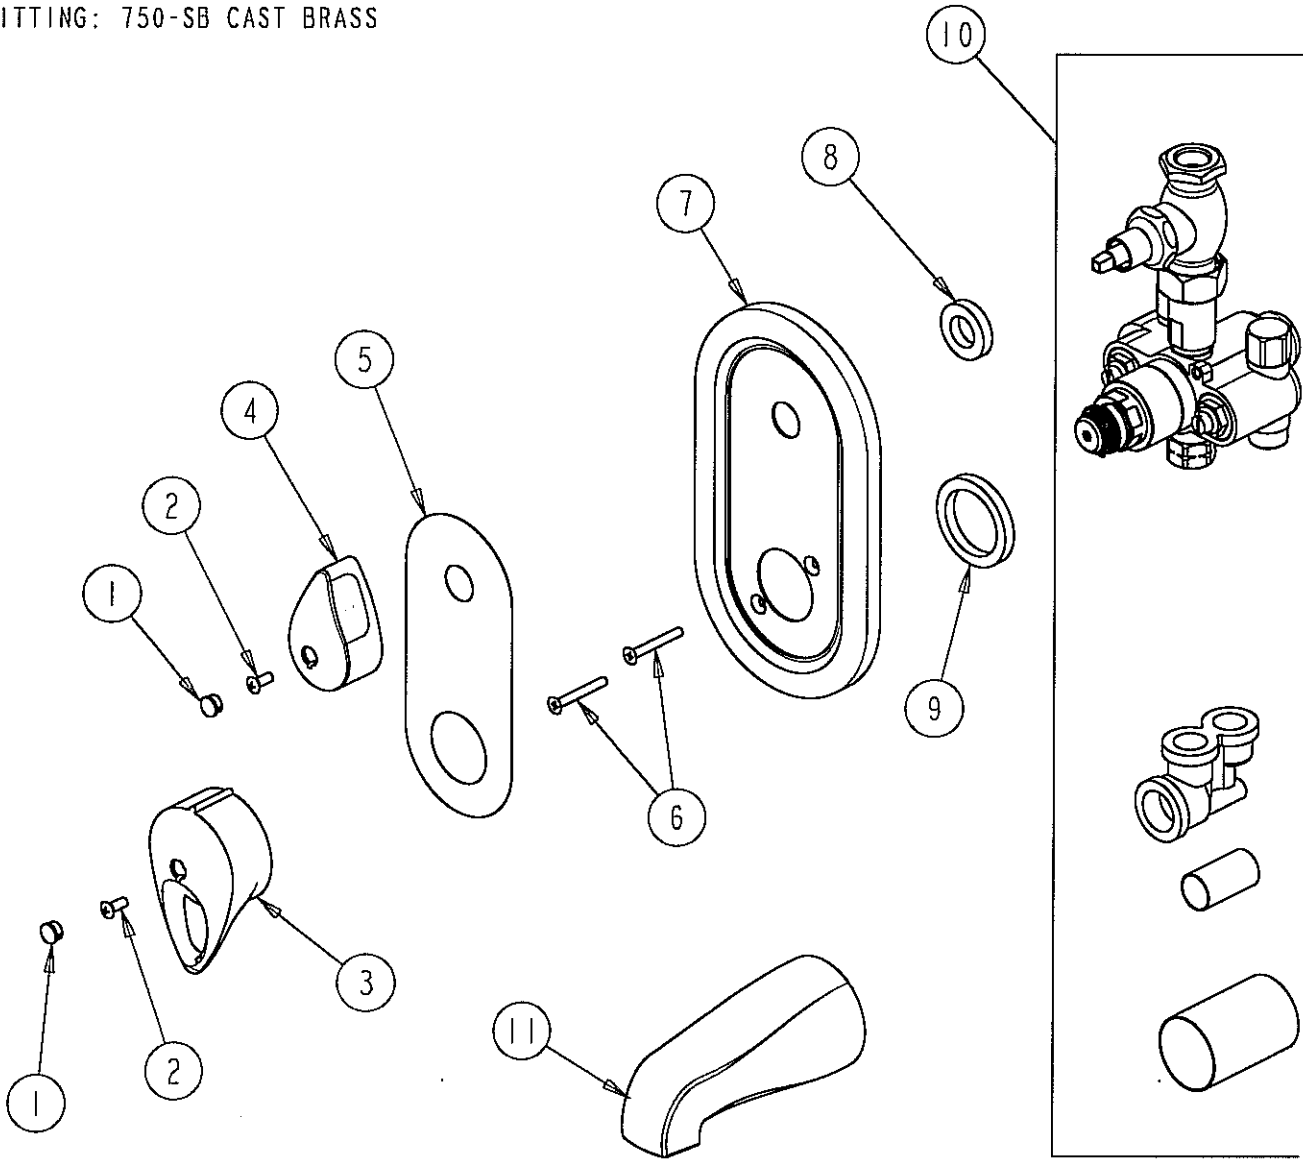

PARTS LIST

BY: AJZ
CHK'D: *[Signature]*

FINISH: AS SPECIFIED
DATE: 03-23-00

2501

2501 TK

AS SHOWN, LESS 2500VO AND 420-010

NOTES: TUB SPOUT (11) AVAILABLE AS:

FITTING: 750-S ZINC DIE CAST
FITTING: 750-SB CAST BRASS

| ITEM NO. | PART NO. | DESCRIPTION | ITEM NO. | PART NO. | DESCRIPTION |
|----------|----------|---------------|----------|----------|----------------------|
| 1 | 2500-005 | HANDLE BUTTON | 7 | 2500-002 | ESCUTCHEON |
| 2 | 420-010 | SCREW (2) | 8 | 2500-010 | SMALL SEAL |
| 3 | 2500-003 | LARGE HANDLE | 9 | 2500-009 | LARGE SEAL |
| 4 | 2500-004 | SMALL HANDLE | 10 | 2500VO | FOR PARTS SEE 2500VO |
| 5 | 2500-020 | DECAL | 11 | 750-S | TUB SPOUT |
| 6 | 2500-015 | SCREW | | | |