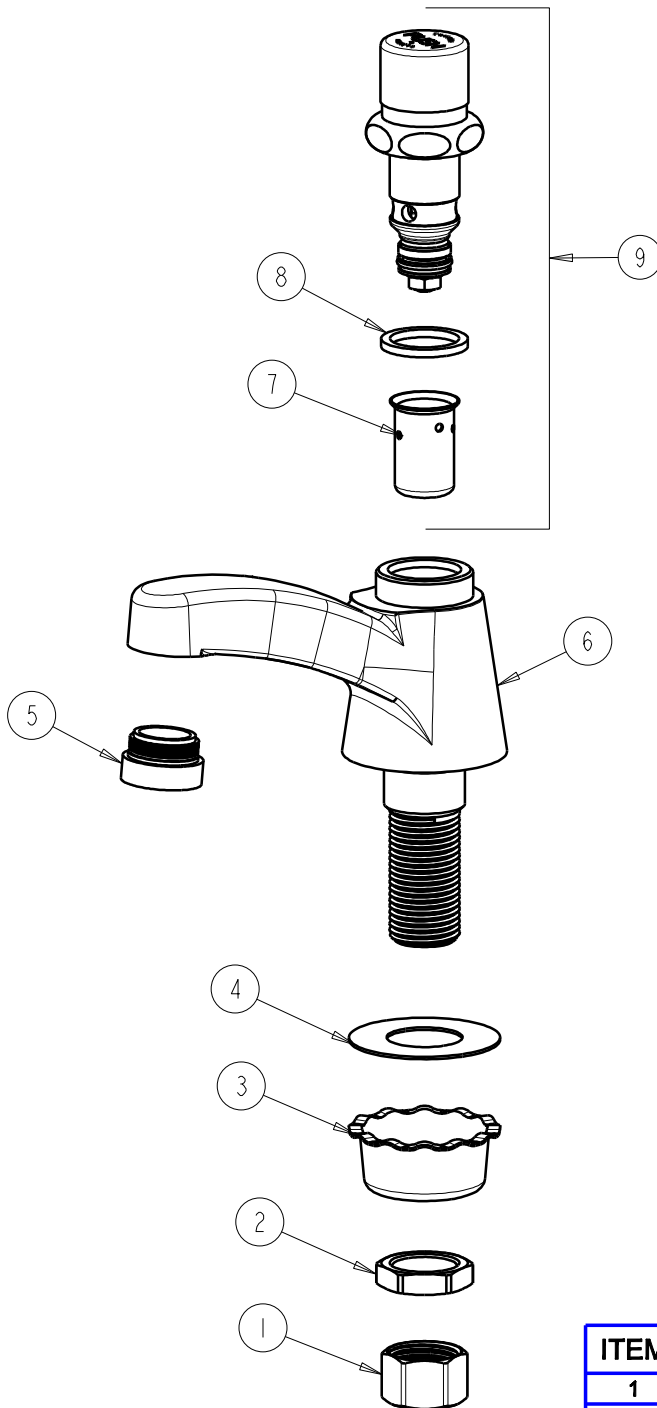

CHICAGO FAUCETS
a Geberit company

2100 South Clearwater Drive
Des Plaines, IL 60018
Phone: 847-803-5000
Fax: 847-803-5454
www.chicagofaucets.com

REPAIR PARTS

BY: SID DATE: 08-25-09

CHK: *[Signature]* REV:

FITTING NO.

333-E12VPPSHCP

SUBMITTED MODEL NO.

ITEM NO.

FOR TECHNICAL ASSISTANCE
1-800-TEC-TRUE (1-800-832-8783)

ITEM	PART NO.	DESCRIPTION
1	49-005JKRBF	COUPLING NUT
2	49-004JKRBF	LOCKNUT
3	1797-114JKNF	BASIN COCK WASHER
4	333-103JKNF	RUBBER WASHER
5	E12VPJKCP	V.R. SOFTFLO AERATOR W/ KEY
6	---	BODY (NOT SOLD SEPARATELY)
7	333-075JKNF	DASHPOT
8	1-043JKNF	GASKET, CAP 1 X .80 X .09
9	333-XPSHJKNF	PUSH BUTTON UNIT