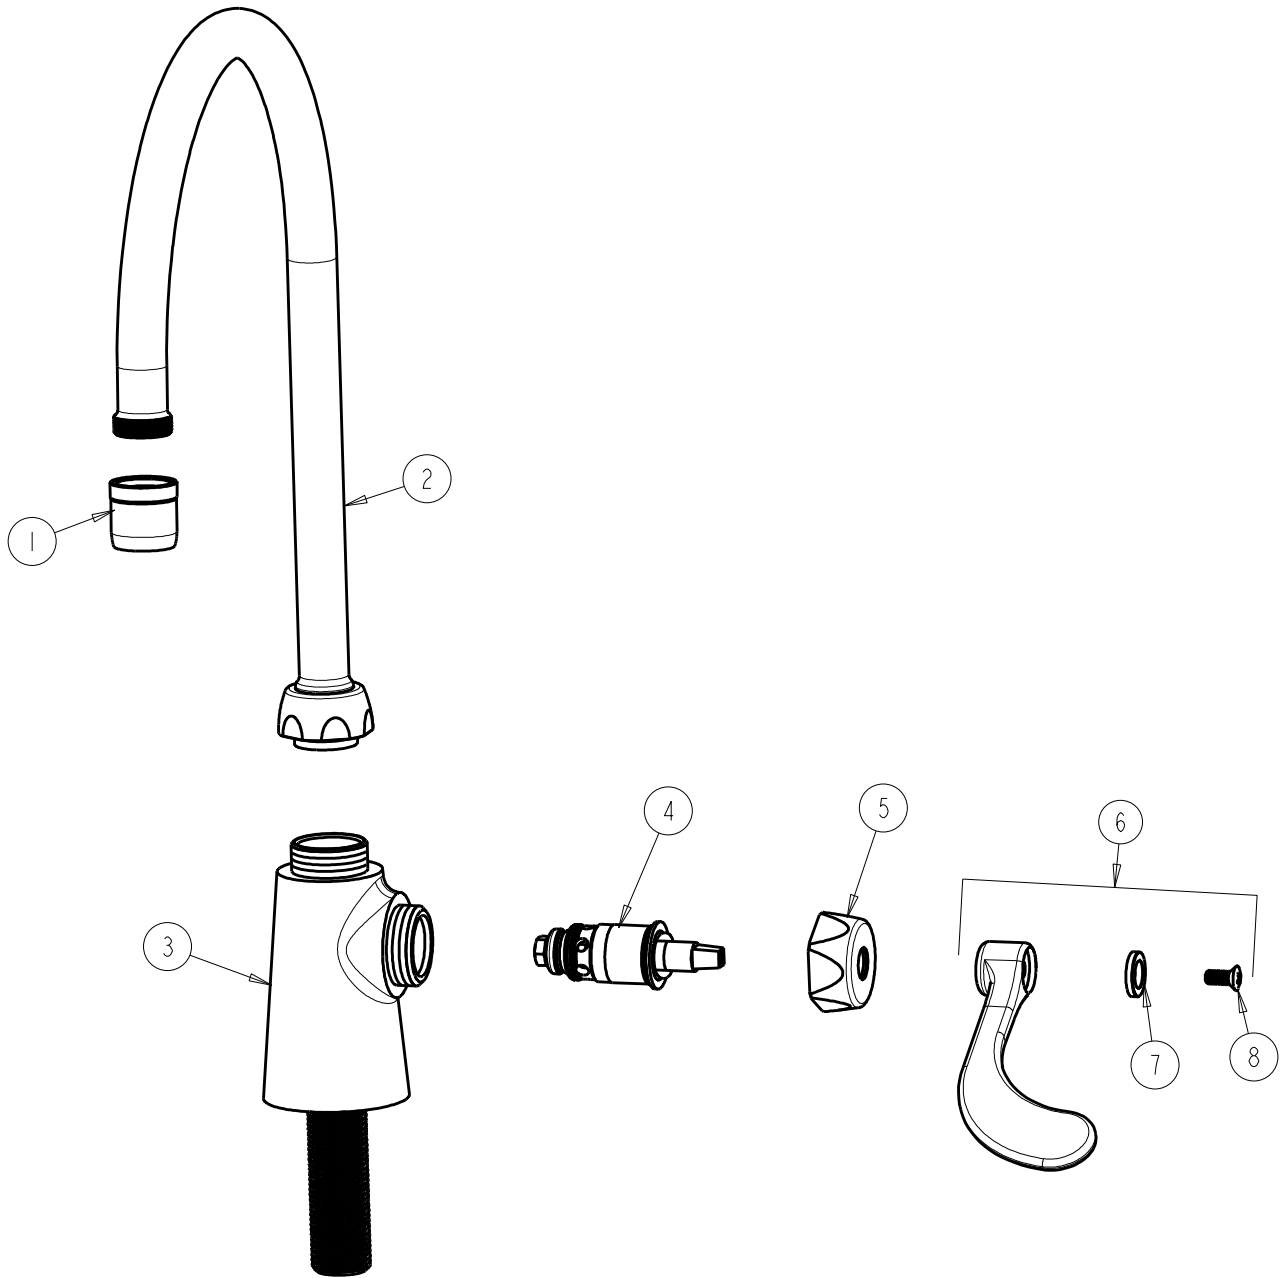

CHICAGO FAUCETS
a Geberit company

2100 South Clearwater Drive
Des Plaines, IL 60018
Phone: 847-803-5000
Fax: 847-803-5454
www.chicagofaucets.com

REPAIR PARTS

FITTING NO.

350-GN8AE29-317XKCP

SUBMITTED MODEL NO.

ITEM NO.

BY: JAR DATE: 05-02-12

CHK: *JAR* REV:

FOR TECHNICAL ASSISTANCE
1-800-TEC-TRUE (1-800-832-8783)

ITEM	PART NO.	DESCRIPTION
1	E29JKCP	LAM-A-FLO OUTLET
2	GN8AJKCP	FOR PARTS SEE GN8AJKCP
3	----	VALVE BODY (NOT SOLD SEPARATELY)
4	1-099XTJKNF	QUATURN CARTRIDGE (RH)
5	444-005JKCP	CAP
6	317-COLDJKCP	WRISTBLADE HANDLE
7	633-123JKNF	INDEX BUTTON (BLUE)
8	420-010JKRCF	SCREW, 10-32 UNC PH 1/2
9	52-007JKNF	WASHER, RUBBER
10	807-112JKNF	WASHER
11	49-004JKRBF	LOCKNUT
12	49-005JKRBF	COUPLING NUT