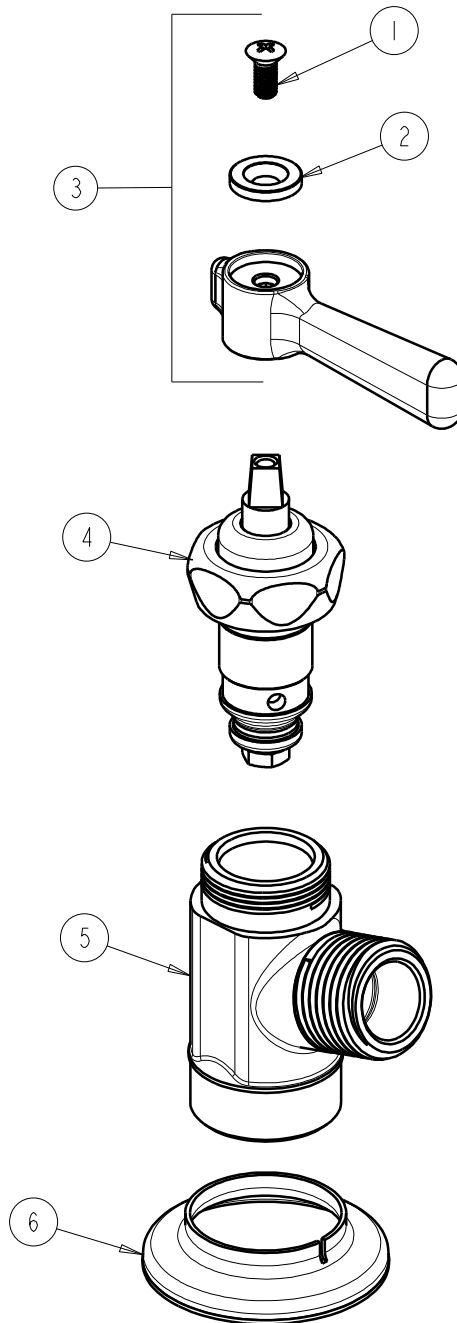

FITTING NO.

387-369COLD244CP

SUBMITTED MODEL NO.

ITEM NO.

FOR TECHNICAL ASSISTANCE
1-800-TEC-TRUE (1-800-832-8783)

ITEM	PART NO.	DESCRIPTION
1	420-010JKRCF	SCREW, 10-32 UNC PH 1/2
2	633-123JKNF	INDEX BUTTON (BLUE)
3	369-COLDJKCP	LEVER HANDLE ASSEMBLY
4	826-XJKNF	KLO-SELF CARTRIDGE
5	----	BODY NOT SOLD SEPARATELY
6	387-012JKRCF	FLANGE, HOSE BIBB