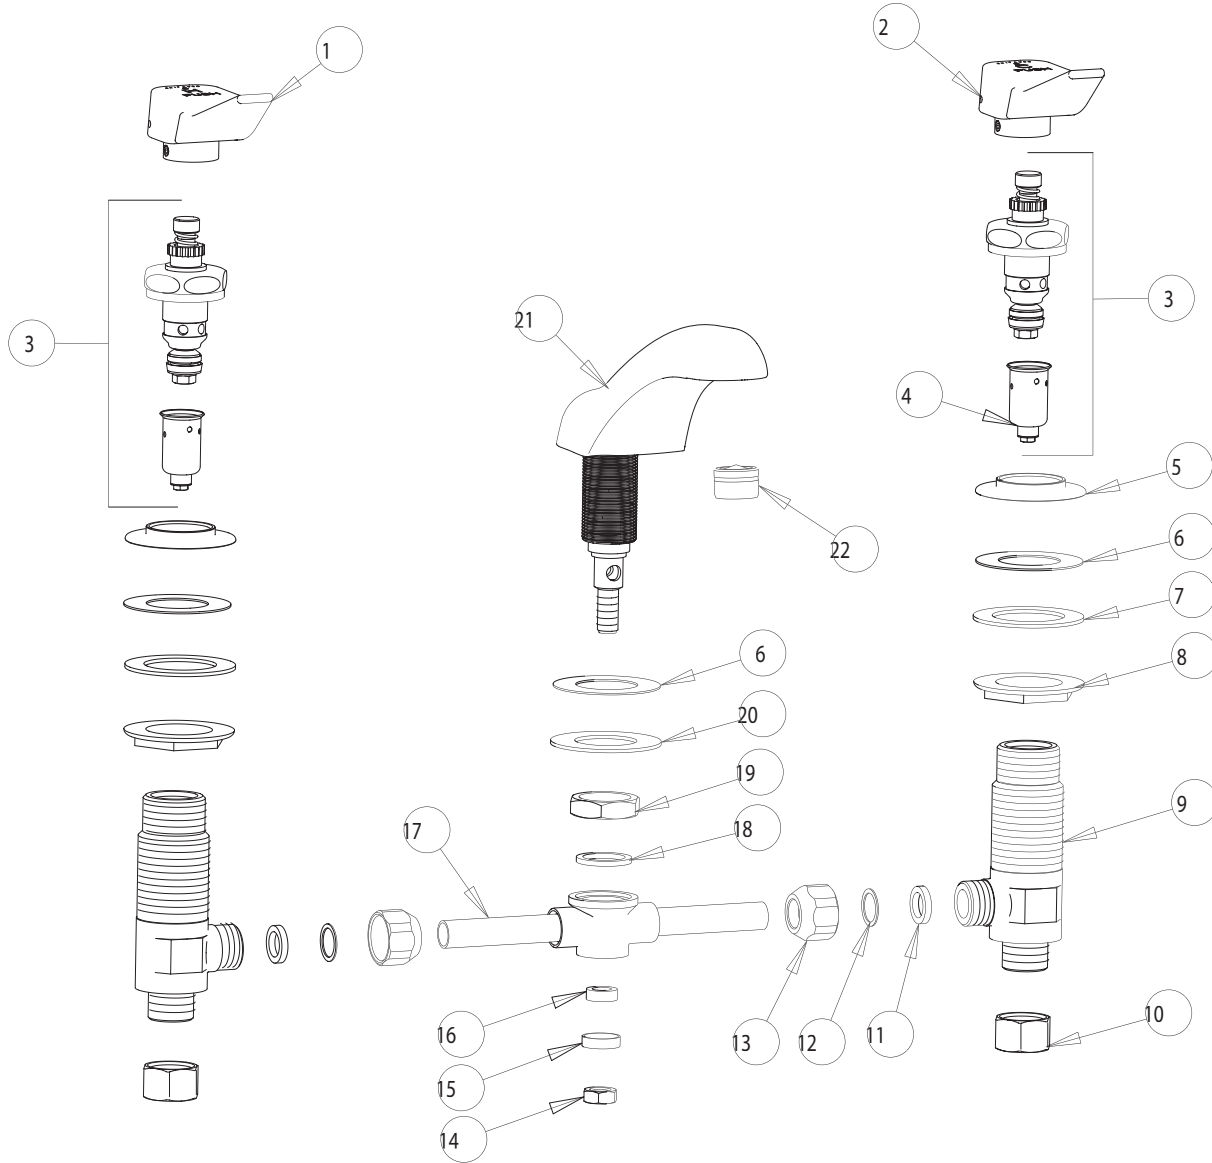

PARTS LIST

BY:
CHK'D:

SID

CHICAGO
FAUCETS
a Geberit company

FINISH:
DATE:

AS SPECIFIED
05-06-04

404-336

ITEM NO.	PART NO.	DESCRIPTION	ITEM NO.	PART NO.	DESCRIPTION
1	336-403K	HOT HANDLE ASSEMBLY	13	49-031	COUPLING NUT
2	336-402K	COLD HANDLE ASSEMBLY	14	689-113	LOCKNUT
3	409X	TIP TAP UNIT	15	250-187	RETAINER
4	333-073K	SLOW DASHPOT ASSEMBLY	16	1797-129	RUBBER WASHER
5	408-004	FLANGE	17	785-103K	TEE ASSEMBLY
6	739-056	RUBBER WASHER	18	250-200	GASKET
7	55-010	STEEL WASHER	19	250-054	LOCKNUT
8	250-004	LOCKNUT	20	50-014	STEEL WASHER
9	250-094K	VALVE BODY ASSEMBLY	21	401-301K	SPOUT ASSEMBLY
10	49-005	COUPLING NUT	22	E12	SOFTFLO OUTLET
11	200-010	RUBBER WASHER			
12	250-027	BRASS WASHER			