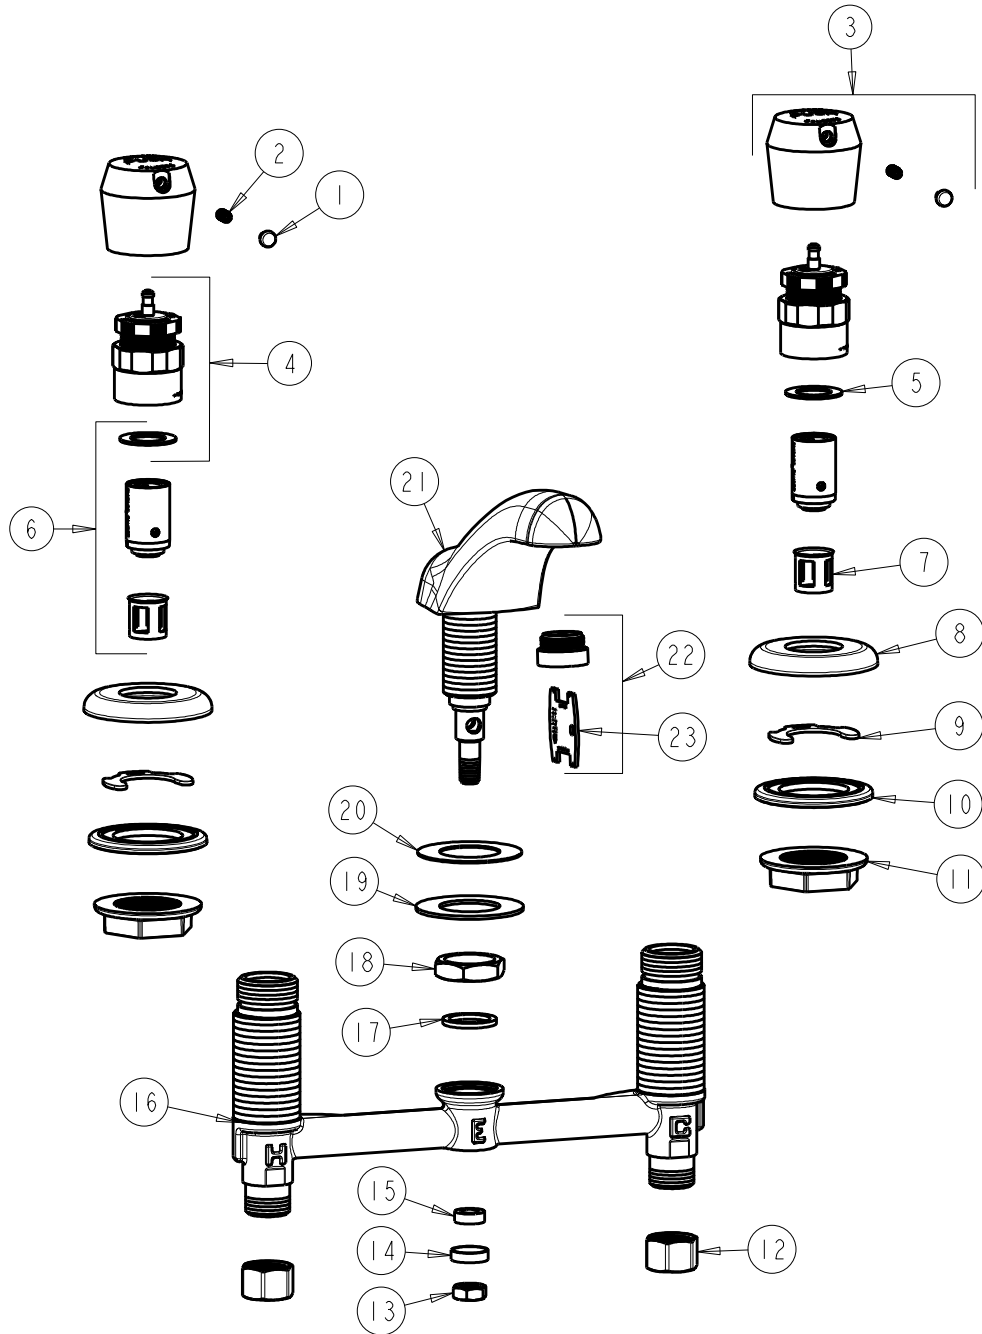

**CHICAGO FAUCETS**  
a Geberit company

2100 South Clearwater Drive  
Des Plaines, IL 60018  
Phone: 847-803-5000  
Fax: 847-803-5454  
www.chicagofaucets.com

**REPAIR PARTS**

FITTING NO.  
**404-V665CP**  
SUBMITTED MODEL NO.

**FOR TECHNICAL ASSISTANCE**  
1-800-TEC-TRUE (1-800-832-8783)

BY: JAR      DATE: 05-11-09  
CHK:          REV: 07-07-11

ITEM NO.

ITEM	PART NO.	DESCRIPTION	ITEM	PART NO.	DESCRIPTION
1	665-309JKNF	BUTTONS, HOT AND COLD	13	689-113JKRBF	NUT, 3/8-24 UNF X .56 X .22
2	665-116JKNF	SET SCREW	14	250-187JKRBF	RETAINER
3	665-PSHJKCP	HANDLE, PUSH CAP	15	1797-129JKNF	RUBBER WASHER
4	665-190JKNF	ACTUATOR ASSEMBLY	16	—	BODY, VALVE
5	665-011JKNF	WASHER, SEALING	17	250-200JKNF	GASKET
6	671-XJKNF	METERING VALVE CARTRIDGE	18	250-054JKRBF	LOCKNUT
7	667-402JKNF	MVP FILTER	19	50-014JKNF	STEEL WASHER
8	408-005JKCP	ESCUTCHEON	20	739-056JKNF	RUBBER WASHER
9	200-009JKNF	CLIP, RETAIN	21	401-301KJKCP	SPOUT ASSEMBLY
10	888-026JKNF	WASHER, SEALING	22	E12VPJKCP	V.R. SOFTFLO AERATOR W/ KEY
11	250-004JKNF	LOCKNUT	23	3-024JKRCF	KEY, VP
12	49-005JKRBF	COUPLING NUT			