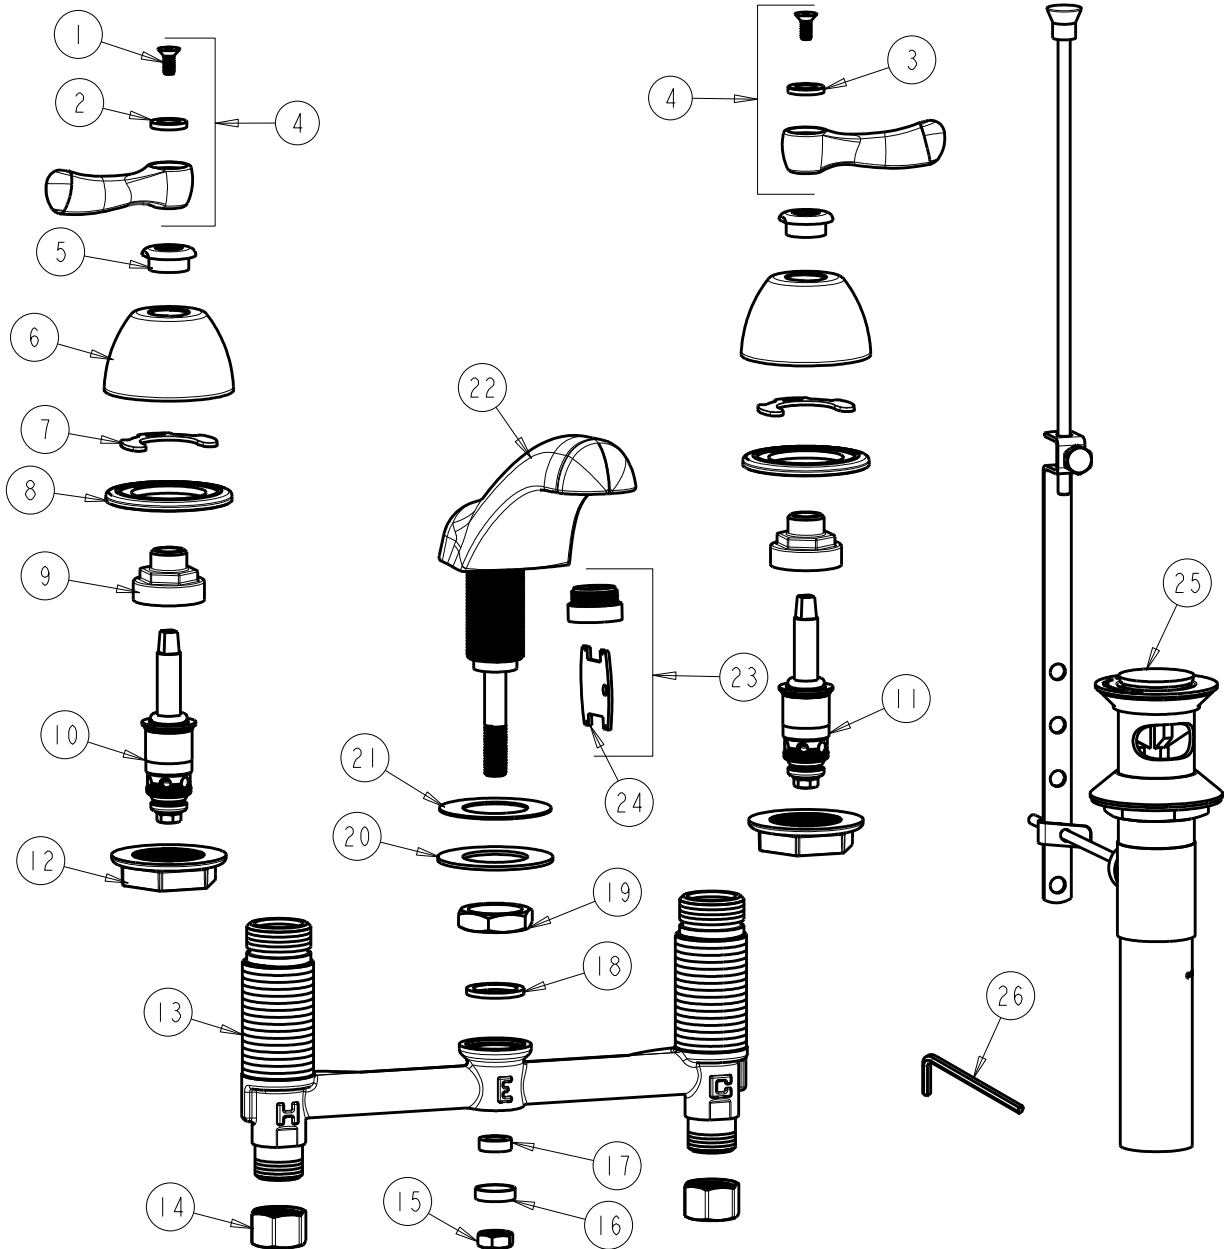

FITTING NO.

**404-VPOCP**

SUBMITTED MODEL NO.

ITEM NO.

**FOR TECHNICAL ASSISTANCE**  
**1-800-TEC-TRUE (1-800-832-8783)**

| ITEM | PART NO.     | DESCRIPTION                    | ITEM | PART NO.     | DESCRIPTION                 |
|------|--------------|--------------------------------|------|--------------|-----------------------------|
| 1    | 420-020JKNF  | SCREW, 1/8 FLAT HEX HEAD X 1/2 | 14   | 49-005JKRBF  | COUPLING NUT                |
| 2    | 633-023JKNF  | INDEX BUTTON (RED)             | 15   | 689-113JKRBF | NUT, 3/8-24 UNF X .56 X .22 |
| 3    | 633-123JKNF  | INDEX BUTTON (BLUE)            | 16   | 250-187JKRBF | RETAINER                    |
| 4    | 390-PRJKCP   | LEVER HANDLE ASSEMBLY (PAIR)   | 17   | 1797-129JKNF | RUBBER WASHER               |
| 5    | 422-113JKCP  | ESCUTCHEON NUT                 | 18   | 250-200JKNF  | GASKET                      |
| 6    | 250-082JKCP  | ESCUTCHEON                     | 19   | 250-054JKRBF | LOCKNUT                     |
| 7    | 200-009JKNF  | CLIP, RETAIN                   | 20   | 50-014JKNF   | STEEL WASHER                |
| 8    | 888-026JKNF  | WASHER, SEALING                | 21   | 739-056JKNF  | RUBBER WASHER               |
| 9    | 274-014JKRBF | NUT, CAP                       | 22   | 741-301KJKCP | CAST SPOUT ASSEMBLY         |
| 10   | 377-XTLHJKNF | LH QUATURN CARTRIDGE           | 23   | E12VPJKCP    | V.R. SOFTFLO AERATOR W/ KEY |
| 11   | 377-XTRHJKNF | RH QUATURN CARTRIDGE           | 24   | 3-024JKRCF   | KEY, VP                     |
| 12   | 250-004JKNF  | LOCKNUT                        | 25   | 1222-KJKCP   | POP-UP WASTE                |
| 13   | —            | BODY, VALVE                    | 26   | 420-022JKNF  | WRENCH, VP 1/8 HEX          |