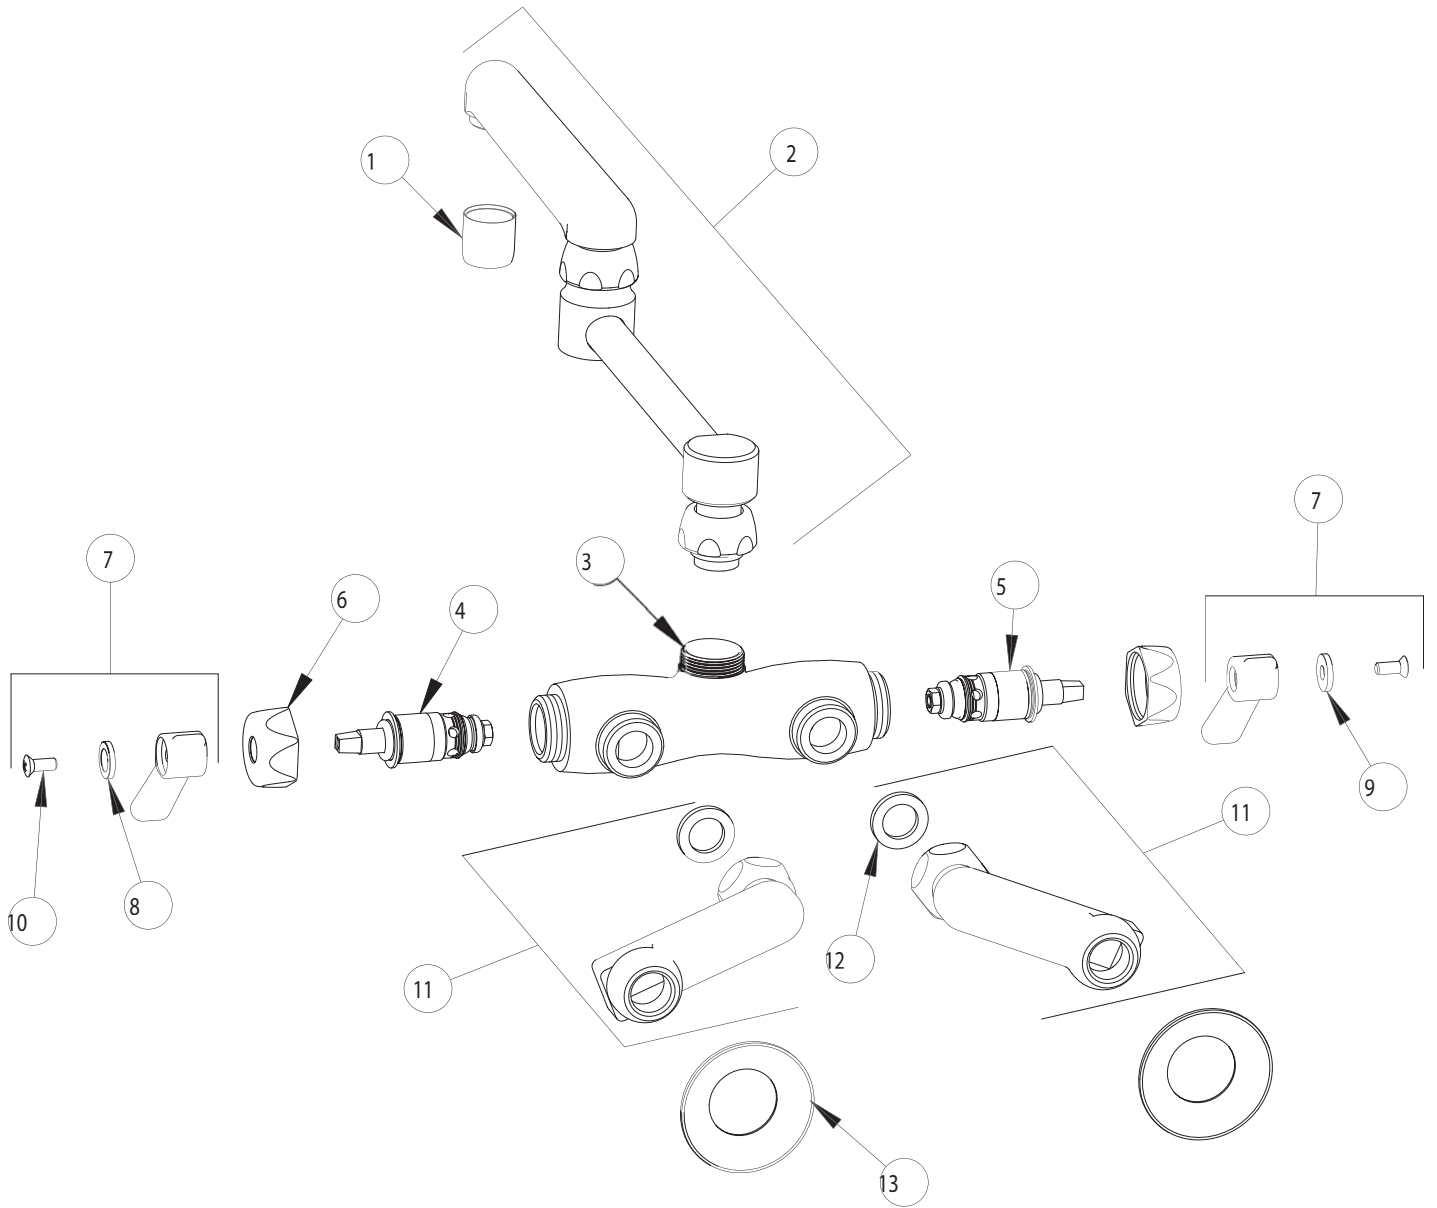

PARTS LIST

BY: SID
CHK'D:

FINISH:
DATE:

AS SPECIFIED
09-04-01

445-DJ13

ITEM NO.	PART NO.	DESCRIPTION	ITEM NO.	PART NO.	DESCRIPTION
1	E3	SOFTFLO OUTLET	8	633-123	INDEX BUTTON (BLUE)
2	DJ13	FOR PARTS SEE DJ13	9	633-023	INDEX BUTTON (RED)
3	-----	VALVE BODY (NOT SOLD SEPARATELY)	10	420-010	SCREW
4	1-099XT	QUATURN UNIT (RH)	11	H	'H' ARM ASSEMBLY w/WASHER
5	1-100XT	QUATURN UNIT (LH)	12	1-011	WASHER
6	444-005	CAP NUT	13	1-055	FLANGE
7	369PR	LEVER HANDLE ASSEMBLY			