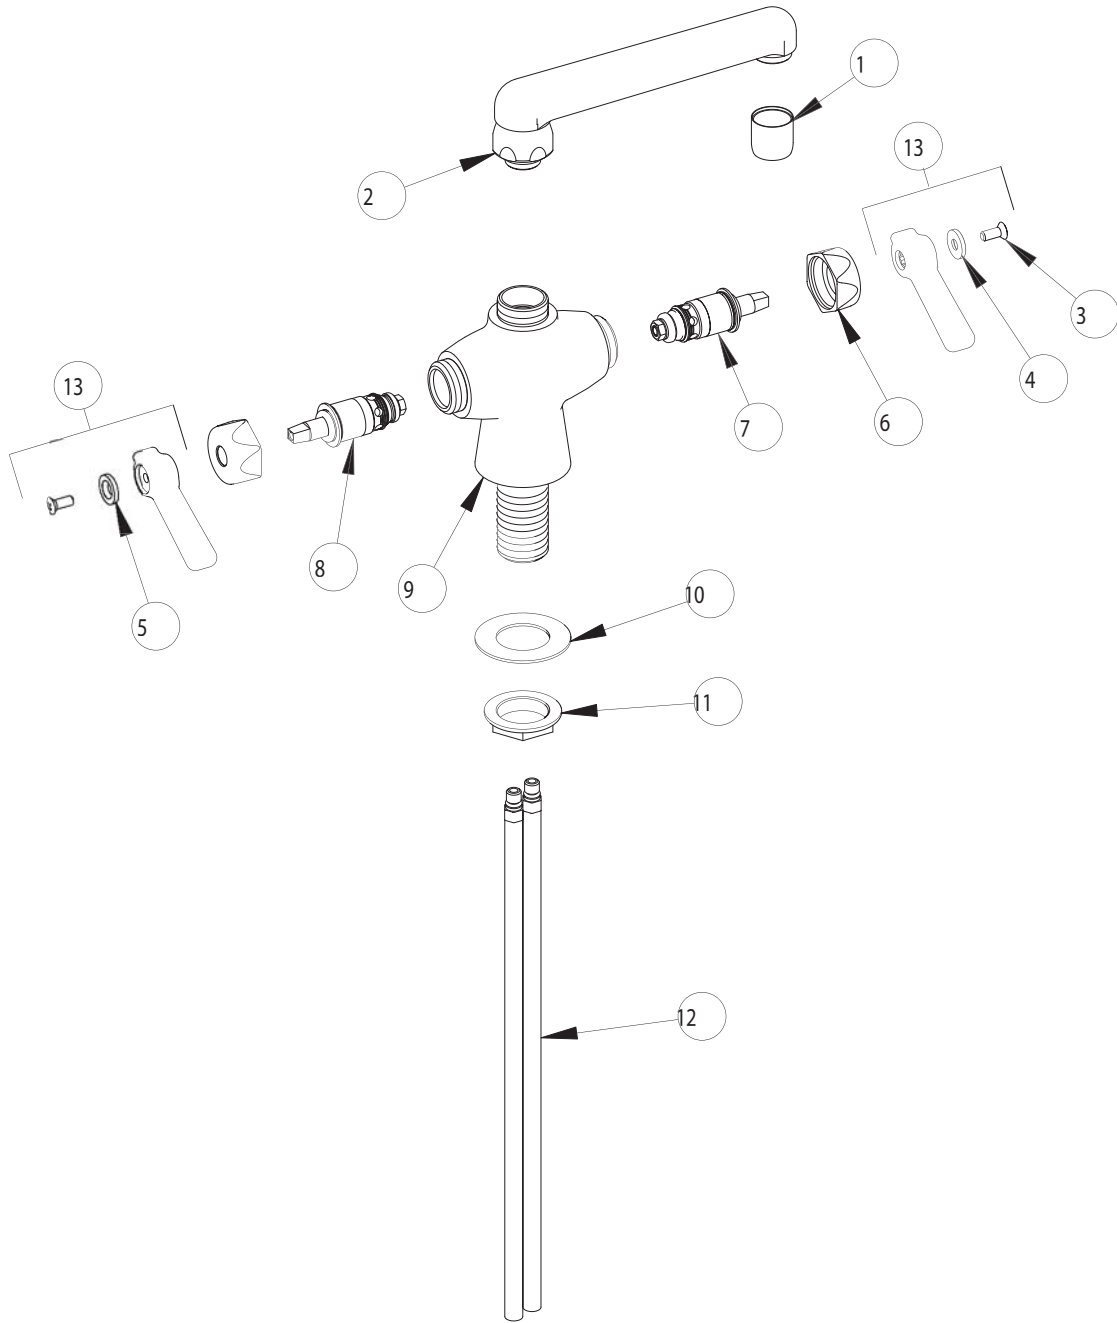

# PARTS LIST

BY: JAR  
CHK'D:

FINISH:  
DATE:

AS SPECIFIED  
8-20-01

51

ITEM NO.	PART NO.	DESCRIPTION	ITEM NO.	PART NO.	DESCRIPTION
1	E3	SOFTFLO OUTLET	9	----	VALVE BODY (NOT SOLD SEPARATELY)
2	S6	FOR PARTS SEE S6 INCLUDES E3	10	50-014	STEEL WASHER
3	420-010	SCREW	11	50-003	LOCKNUT
4	633-123	INDEX BUTTON (BLUE)	12	50-101K	SUPPLY TUBE ASSEMBLY
5	633-023	INDEX BUTTON (RED)	13	369PR	LEVER HANDLE ASSEMBLY
6	444-005	CAP NUT			
7	1-099XT	QUATURN UNIT (RH)			
8	1-100XT	QUATURN UNIT (LH)			