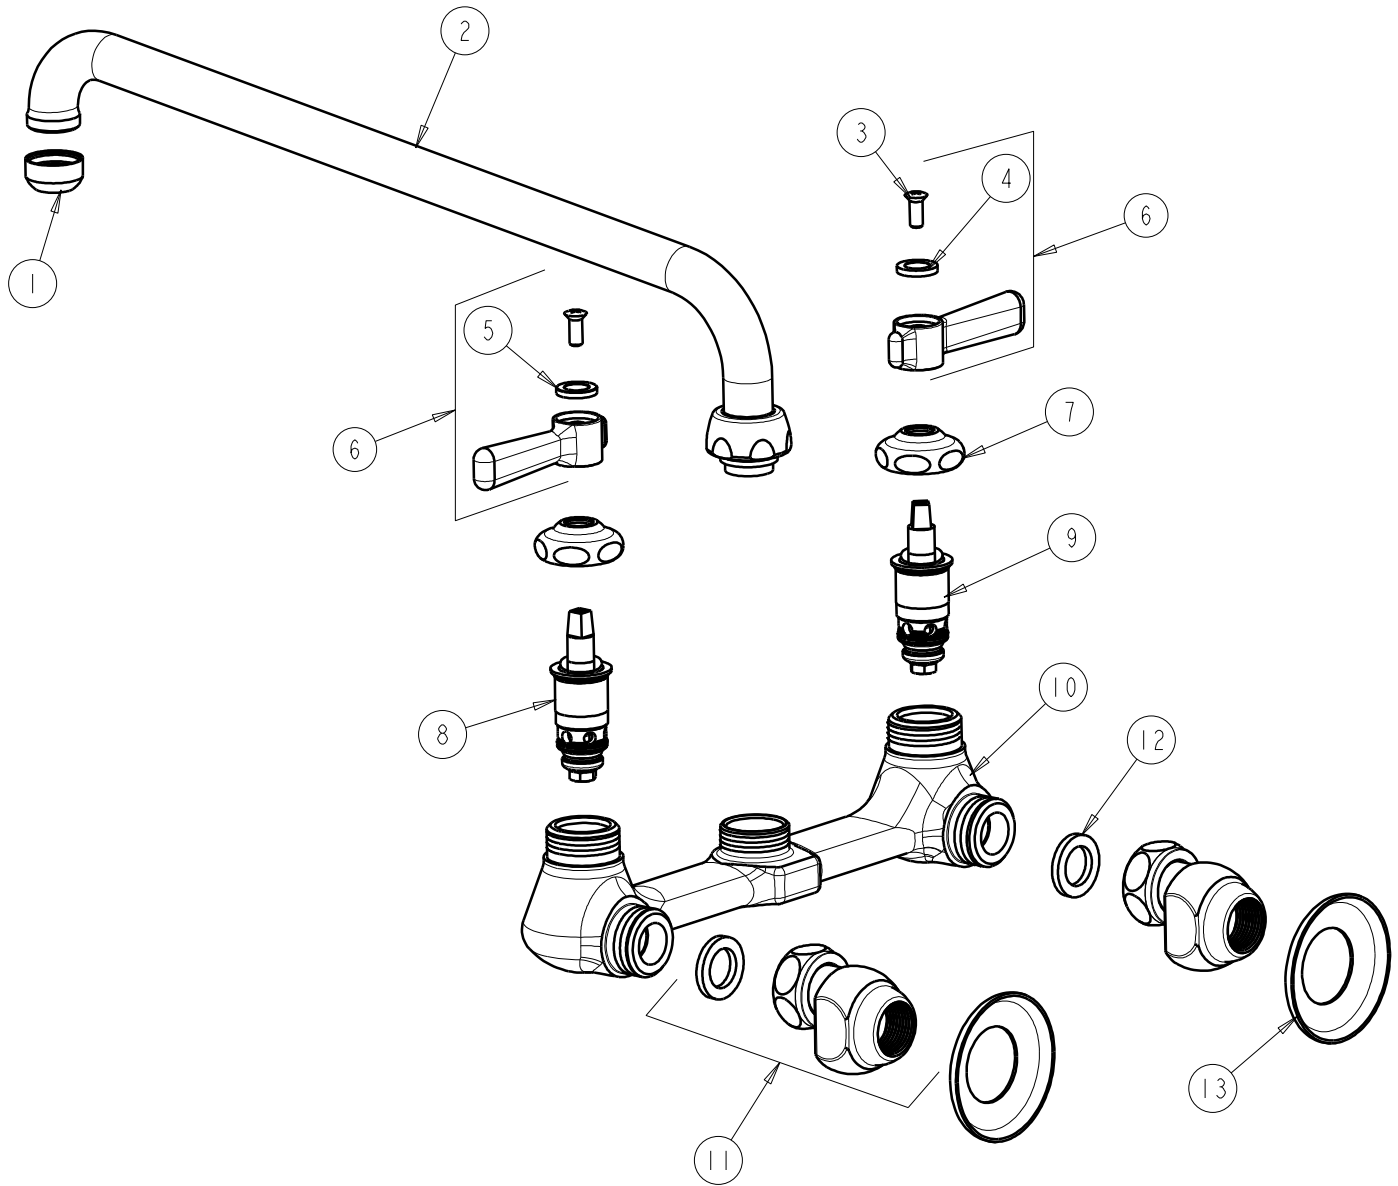

CHICAGO FAUCETS
a Geberit company

2100 South Clearwater Drive
Des Plaines, IL 60018
Phone: 847-803-5000
Fax: 847-803-5454
www.chicagofaucets.com

REPAIR PARTS

FITTING NO.

540-LDL15E1CP

SUBMITTED MODEL NO.

ITEM NO.

FOR TECHNICAL ASSISTANCE
1-800-TEC-TRUE (1-800-832-8783)

BY: SID DATE: 02-13-09

CHK: *[Signature]* REV:

ITEM	PART NO.	DESCRIPTION	ITEM	PART NO.	DESCRIPTION
1	E1JKRCF	QUIXTOP OUTLET	8	1-099XTJKNF	QUATURN UNIT (RH)
2	L15LESSE3JKCP	TUBE SPOUT ASSEMBLY	9	1-100XTJKNF	QUATURN UNIT (LH)
3	420-010JKRCF	SCREW, 10-32 UNC PH 1/2	10	-----	VALVE BODY (NOT SOLD SEPARATELY)
4	633-023JKNF	INDEX BUTTON (RED)	11	GJKCP	'G' ARM (INCLUDES WASHER)
5	633-123JKNF	INDEX BUTTON (BLUE)	12	1-011JKNF	WASHER, .97 X .62 X .12
6	369-PRJKCP	LEVER HANDLE ASSEMBLY (PAIR)	13	1-055JKCP	FLANGE
7	1-214JKCP	CAP			