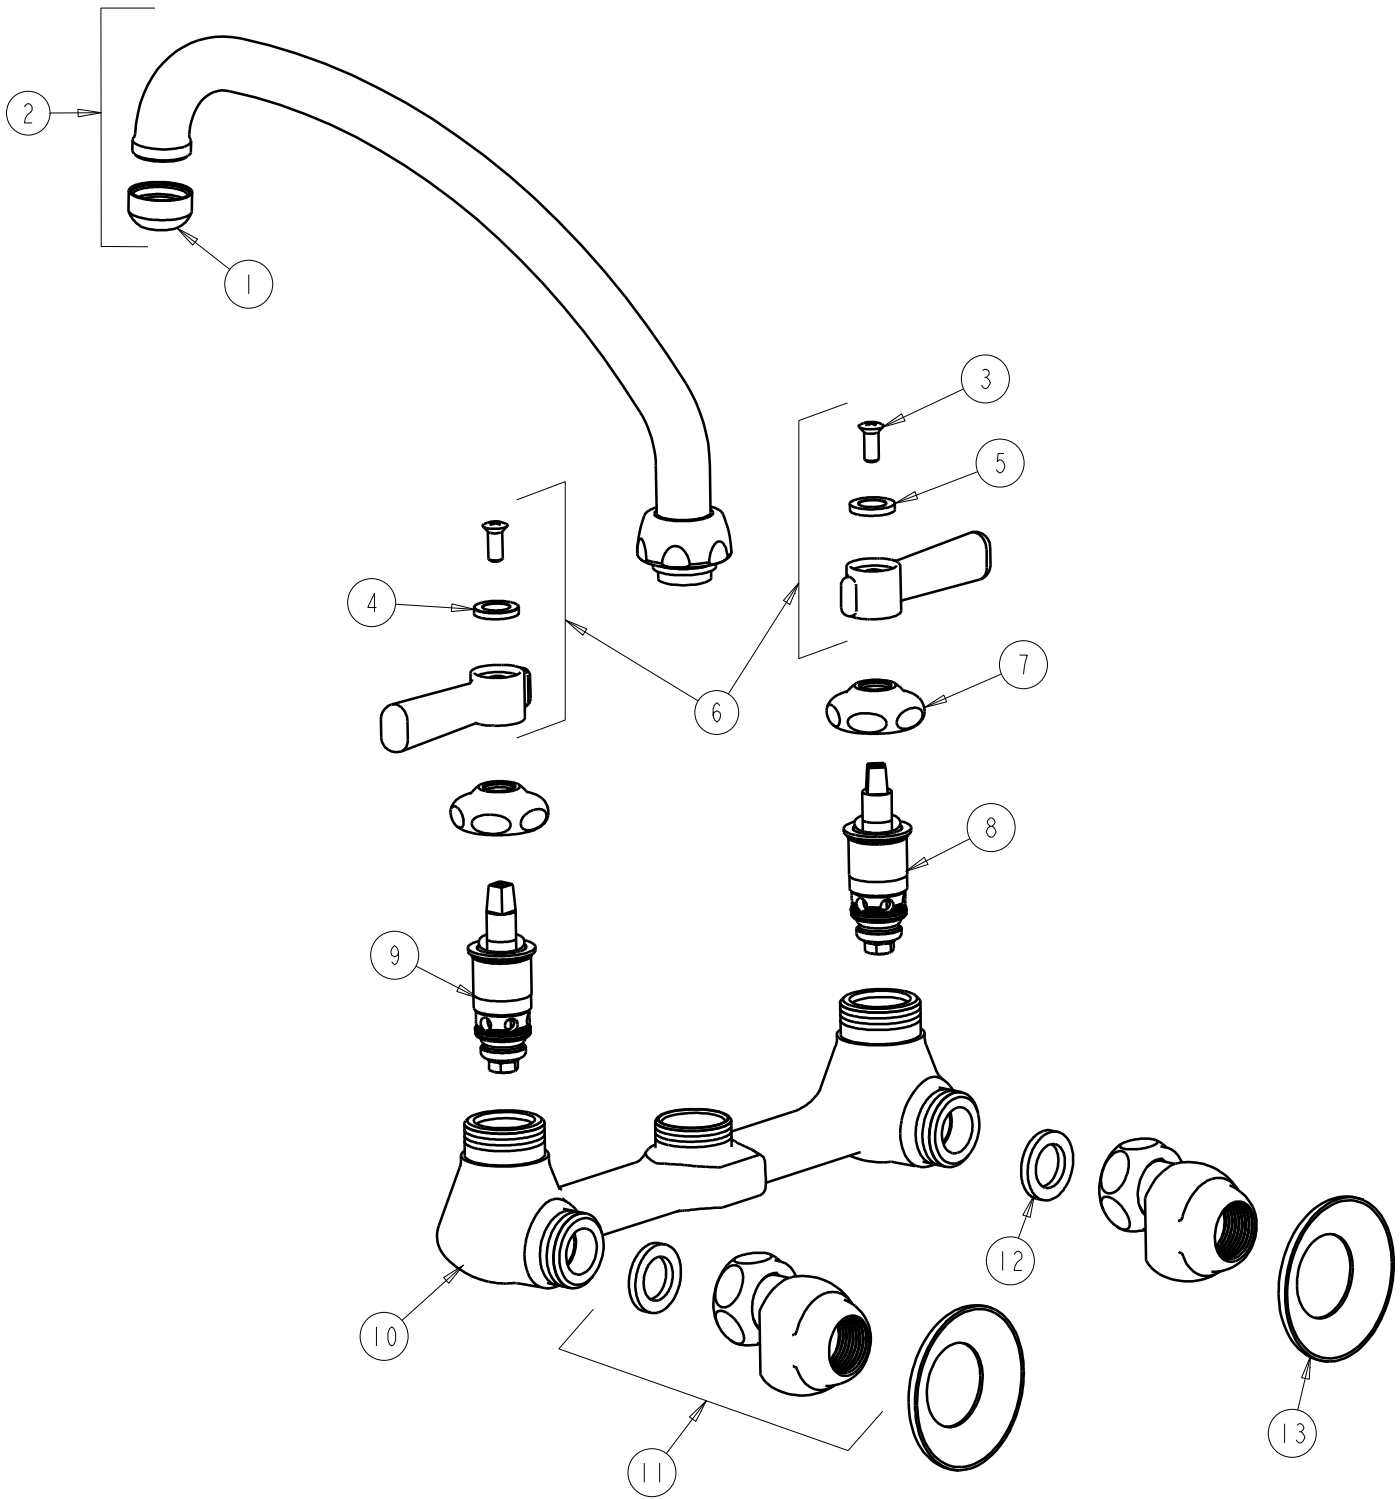

PARTS LIST

BY: JAR
CHK'D: *JAR*

FINISH: AS SPECIFIED
DATE: 06-29-07

540-LDL9E1

REV:

ITEM	PART NO.	DESCRIPTION	ITEM	PART NO.	DESCRIPTION
1	E1JKRCF	OUTLET	8	1-100XTJKNF	QUATURN UNIT (LH)
2	L9E1JKCP	FOR PARTS SEE L9E1JKCP	9	1-099XTJKNF	QUATURN UNIT (RH)
3	420-010JKRCF	SCREW, 10-32 UNC PH 1/2	10	-----	VALVE BODY (NOT SOLD SEPARATELY)
4	633-123JKNF	INDEX BUTTON (BLUE)	11	GJKCP	'G' ARM (INCLUDES WASHER)
5	633-023JKNF	INDEX BUTTON (RED)	12	1-011JKNF	WASHER
6	369-PRJKCP	LEVER HANDLE ASSEMBLY (PAIR)	13	1-055JKCP	FLANGE
7	1-214JKCP	CAP			