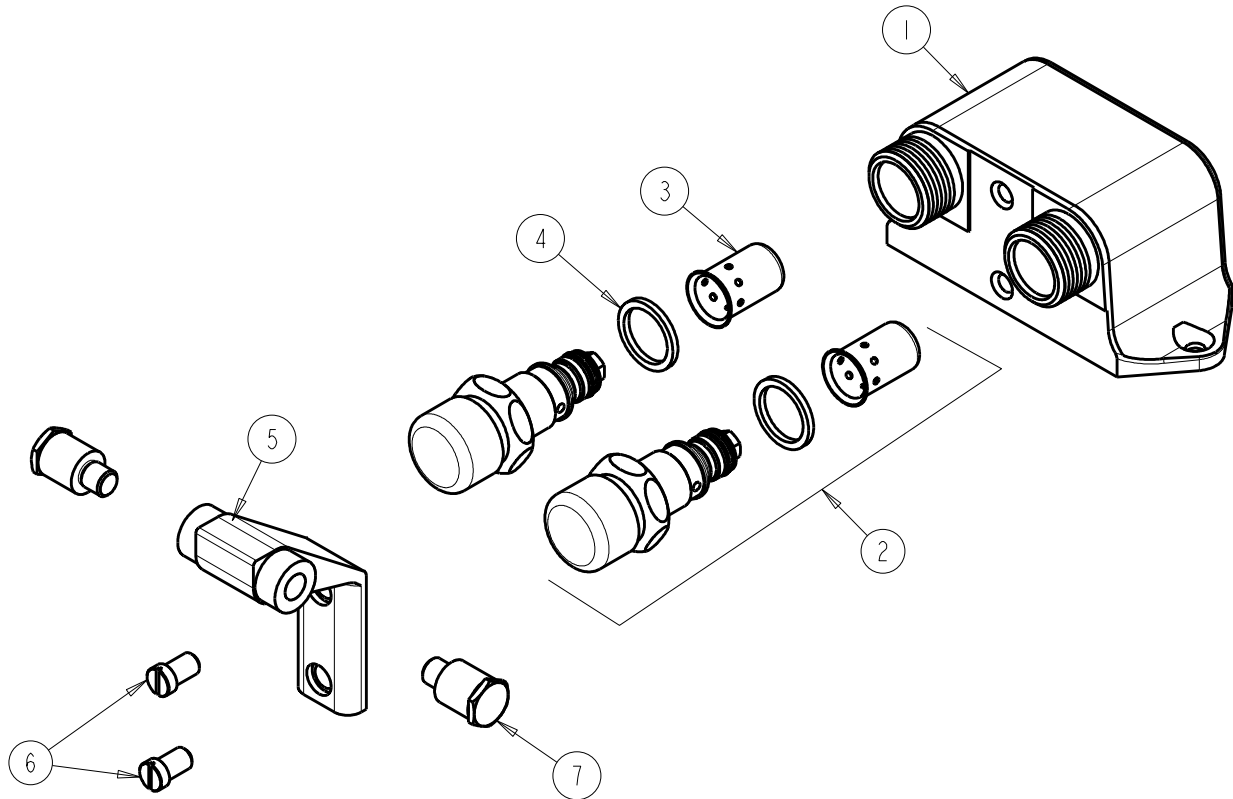

CHICAGO FAUCETS
a Geberit company

2100 South Clearwater Drive
Des Plaines, IL 60018
Phone: 847-803-5000
Fax: 847-803-5454
www.chicagofaucets.com

REPAIR PARTS

FITTING NO.

625-LESSPEDALSCP

SUBMITTED MODEL NO.

ITEM NO.

FOR TECHNICAL ASSISTANCE
1-800-TEC-TRUE (1-800-832-8783)

BY: SID DATE: 03-10-09

CHK: *[Signature]* REV: 06-20-11

ITEM	PART NO.	DESCRIPTION	ITEM	PART NO.	DESCRIPTION
1	—	VALVE BODY (NOT SOLD SEPARATELY)	5	625-060JKCP	BRACKET
2	628-XJKNF	FOR PARTS SEE 628X	6	625-006JKNF	SCREW, PAN HEAD 5/16-18 UNC
3	333-075JKNF	DASHPOT	7	625-061JKRCF	BOLT, SHOULDER 3/8-24 UNF X 5/8 HEX
4	1-043JKNF	GASKET, CAP 1 X .80 X .09			