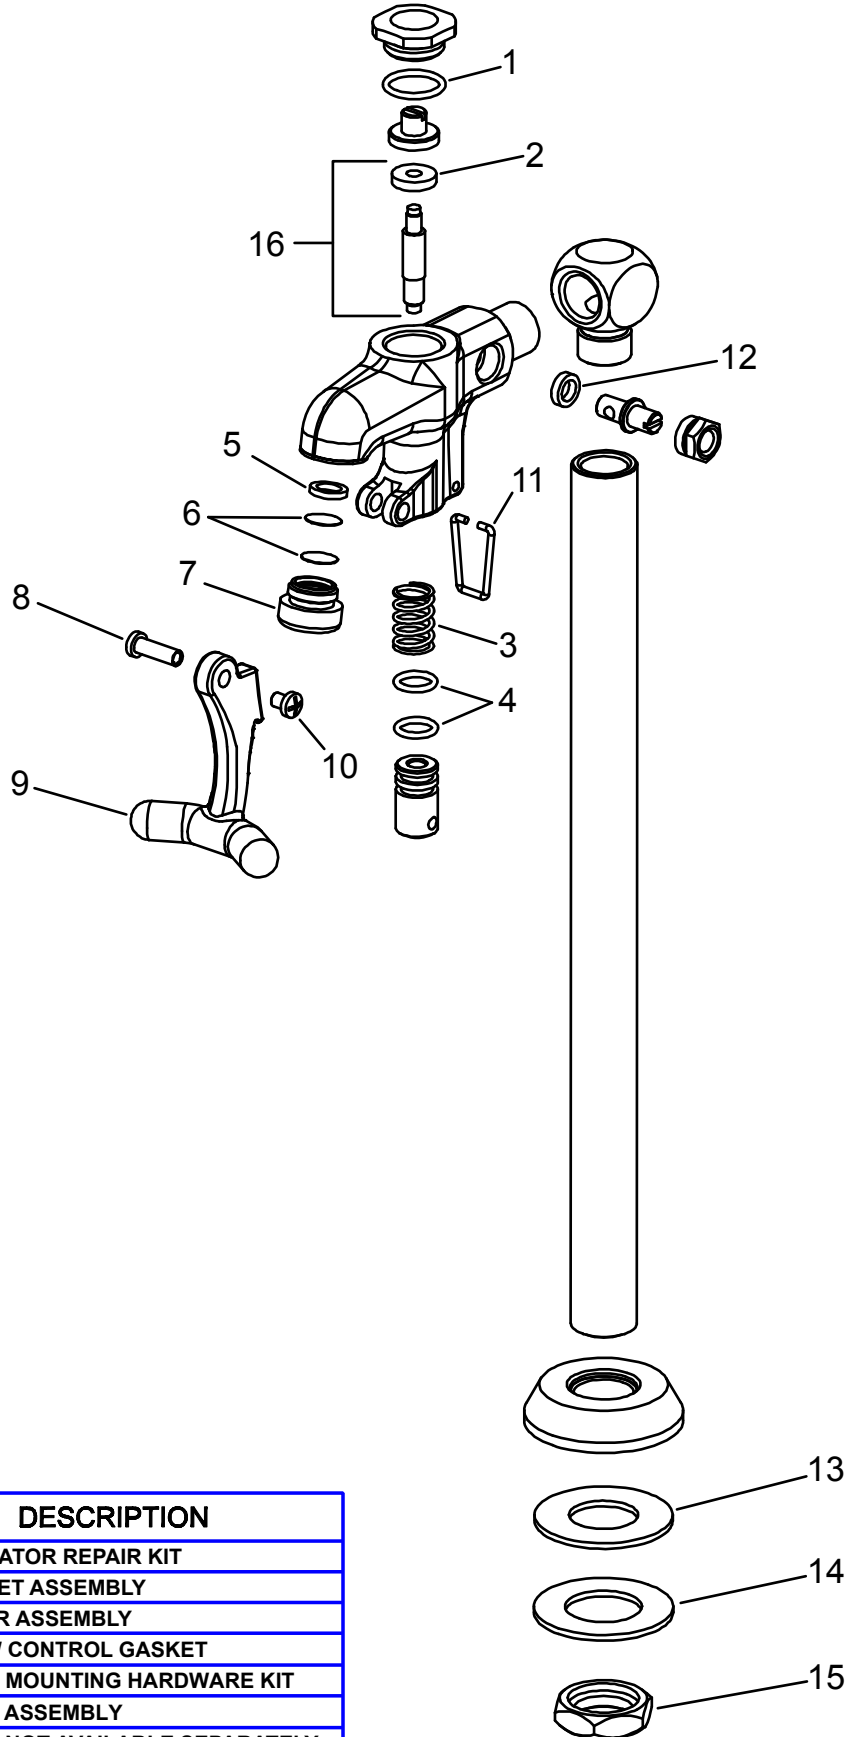

BY: PDC DATE: 04-27-22

CHK: REV:

FITTING NO.

710-ABCP

SUBMITTED MODEL NO.

ITEM NO.

ITEM	PART NO.	DESCRIPTION
1,2,3,4	712-003KJKABNF	ACTUATOR REPAIR KIT
5,6,7	712-001KJKABCP	OUTLET ASSEMBLY
8,9,10,11	712-002KJKNF	LEVER ASSEMBLY
12	712-004JKABNF	FLOW CONTROL GASKET
13,14,15	712-005KJKNF	DECK MOUNTING HARDWARE KIT
16	313-005KJKABRBF	STEM ASSEMBLY