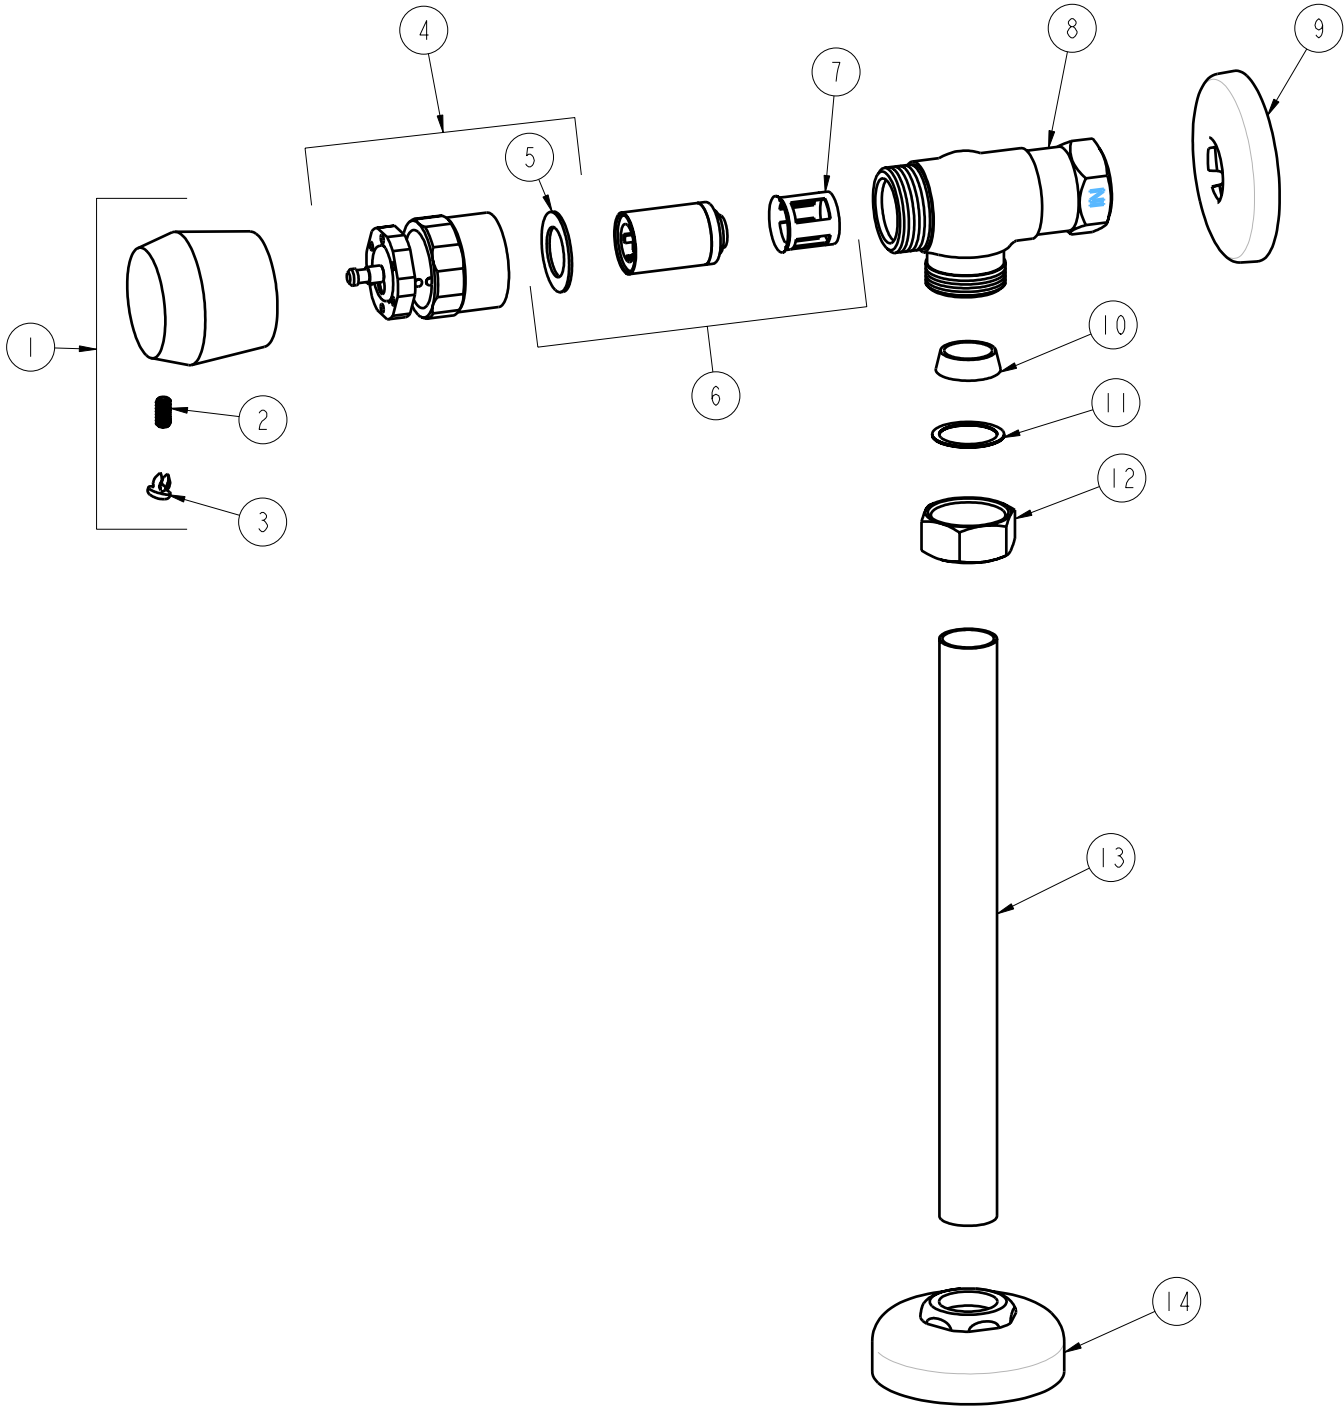

PARTS LIST

BY: JAR
CHK'D:

FINISH: AS SPECIFIED
DATE: 09-18-01
REV: 7-26-06

732-665PSH

ITEM NO.	PART NO.	DESCRIPTION	ITEM NO.	PART NO.	DESCRIPTION
1	665-PSH	PUSH HANDLE ASSEMBLY	8	-----	VALVE BODY (NOT SOLD SEPARATELY)
2	665-116	SET SCREW	9	749-016	WALL FLANGE
3	665-309K	BUTTONS, HOT AND COLD	10	93-033	RUBBER WASHER
4	665-190K	ACTUATOR ASSEMBLY	11	702-012	WASHER
5	665-011	SEALING WASHER	12	702-002	NUT
6	671-X	METERING VALVE CARTRIDGE	13	732-001	TUBE
7	667-402NNF	FILTER	14	142-PP	FLANGE ASSEMBLY PRE-PACK