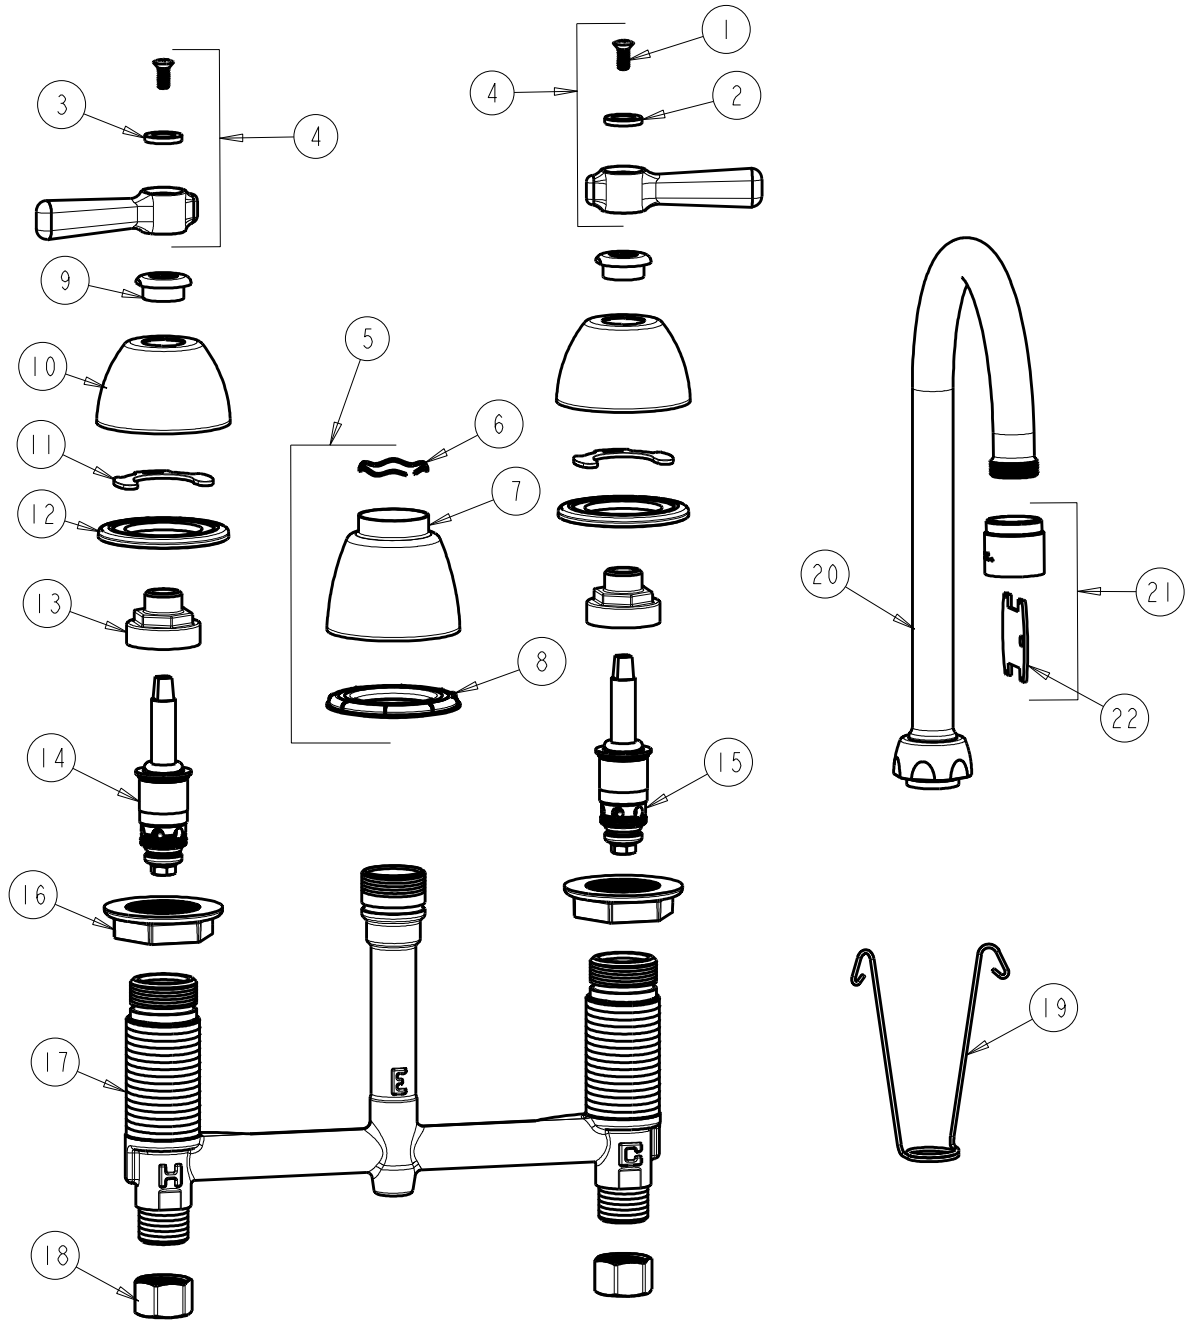

CHICAGO FAUCETS
a Geberit company

2100 South Clearwater Drive
Des Plaines, IL 60018
Phone: 847-803-5000
Fax: 847-803-5454
www.chicagofaucets.com

REPAIR PARTS

FITTING NO.
786-E3-369VPACP
SUBMITTED MODEL NO.

FOR TECHNICAL ASSISTANCE
1-800-TEC-TRUE (1-800-832-8783)

BY: SID DATE: 10-11-02
CHK: REV: 04-25-12

ITEM NO.

ITEM	PART NO.	DESCRIPTION	ITEM	PART NO.	DESCRIPTION
1	420-010JKRCF	SCREW, 10-32 UNC PH 1/2	12	888-026JKNF	WASHER, SEALING
2	633-123JKNF	INDEX BUTTON (BLUE)	13	274-014JKRBF	NUT, CAP
3	633-023JKNF	INDEX BUTTON (RED)	14	377-XTLHJKNF	LH QUATURN CARTRIDGE
4	369-PRJKCP	LEVER HANDLE ASSEMBLY (PAIR)	15	377-XTRHJKNF	RH QUATURN CARTRIDGE
5	785-400JKCP	SPOUT ESCUTCHEON KIT	16	250-004JKNF	LOCKNUT
6	50-038JKNF	WAVE WASHER	17	----	BODY, VALVE
7	785-400JKCP	ESCUTCHEON, SPOUT BASE	18	49-005JKRBF	COUPLING NUT
8	888-027JKNF	SPOUT ESCUTCHEON WASHER	19	200-008JKNF	HANGER
9	422-113JKCP	ESCUTCHEON NUT	20	GN2AJKCP	SPOUT
10	250-082JKCP	ESCUTCHEON	21	E3VPJKCP	VP SOFTFLO AERATOR 2.2 GPM
11	200-009JKNF	CLIP, RETAIN	22	3-024JKRCF	KEY, VP