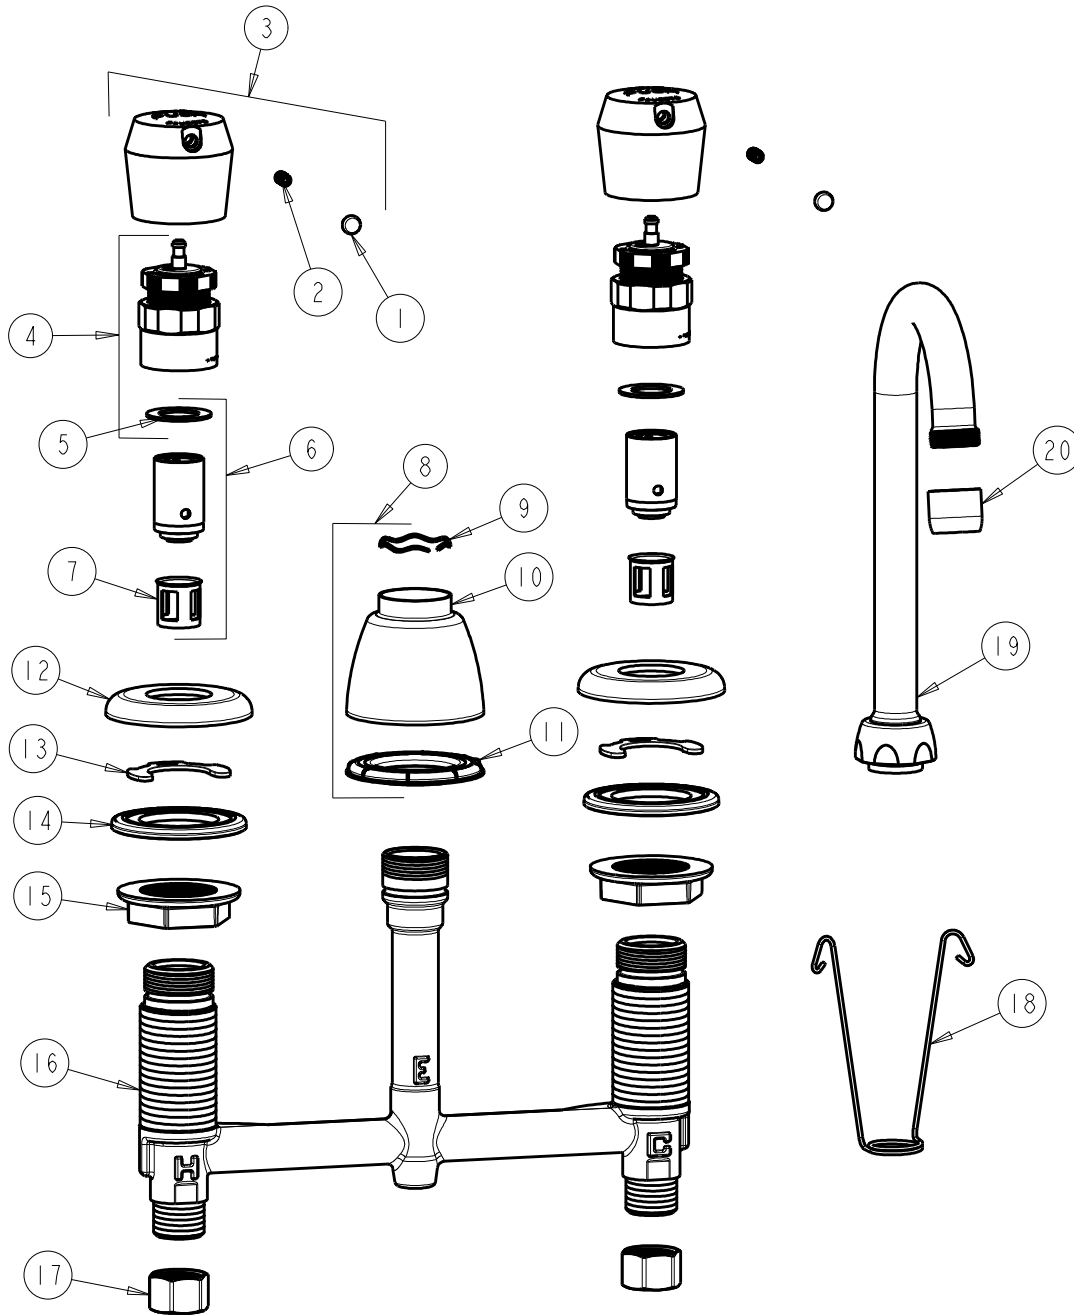

CHICAGO FAUCETS
a Geberit company

2100 South Clearwater Drive
Des Plaines, IL 60018
Phone: 847-803-5000
Fax: 847-803-5454
www.chicagofaucets.com

REPAIR PARTS

FITTING NO.

786-GN1AE3-665ABCP

SUBMITTED MODEL NO.

BY: SID DATE: 07-05-11

CHK: REV: 04-30-12

ITEM NO.

FOR TECHNICAL ASSISTANCE
1-800-TEC-TRUE (1-800-832-8783)

ITEM	PART NO.	DESCRIPTION	ITEM	PART NO.	DESCRIPTION
1	665-309JKNF	BUTTONS, HOT AND COLD	11	888-027JKNF	SPOUT ESCUTCHEON WASHER
2	665-116JKNF	SET SCREW	12	408-005JKCP	ESCUTCHEON
3	665-PSHJKCP	HANDLE, PUSH CAP	13	200-009JKNF	CLIP, RETAIN
4	665-190KJKNF	ACTUATOR ASSEMBLY	14	888-026JKNF	WASHER, SEALING
5	665-011JKNF	WASHER, SEALING	15	250-004JKNF	LOCKNUT
6	671-XJKNF	METERING VALVE CARTRIDGE	16	---	BODY, VALVE
7	667-402JKNF	MVP FILTER	17	49-005JKRBF	COUPLING NUT
8	785-400JKCP	SPOUT ESCUTCHEON KIT	18	200-008JKNF	HANGER
9	50-038JKNF	WAVE WASHER	19	GN1AE3JKABCP	FOR PARTS SEE GN1AJE3JKABCP
10	785-400JKCP	ESCUTCHEON, SPOUT BASE	20	E3JKCP	SOFTFLO AERATOR 2.2 GPM