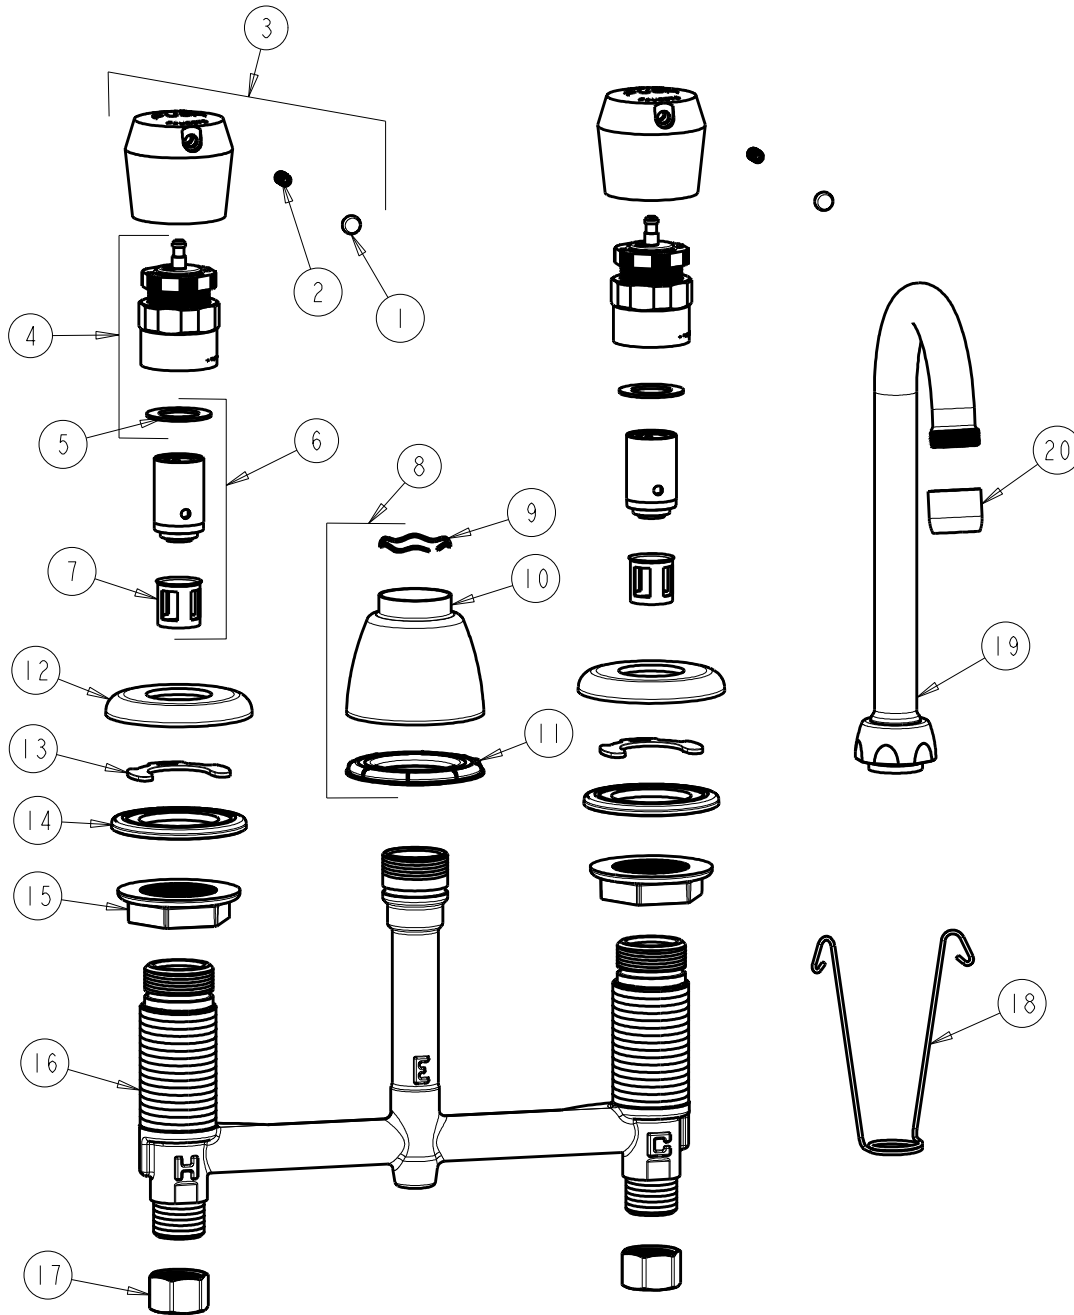

CHICAGO FAUCETS
a Geberit company

2100 South Clearwater Drive
Des Plaines, IL 60018
Phone: 847-803-5000
Fax: 847-803-5454
www.chicagofaucets.com

REPAIR PARTS

FITTING NO.

786-GN1AE3-665CP

SUBMITTED MODEL NO.

BY: SID DATE: 07-05-11

CHK: REV: 04-30-12

ITEM NO.

FOR TECHNICAL ASSISTANCE
1-800-TEC-TRUE (1-800-832-8783)

ITEM	PART NO.	DESCRIPTION	ITEM	PART NO.	DESCRIPTION
1	665-309JKNF	BUTTONS, HOT AND COLD	11	888-027JKNF	SPOUT ESCUTCHEON WASHER
2	665-116JKNF	SET SCREW	12	408-005JKCP	ESCUTCHEON
3	665-PSHJKCP	HANDLE, PUSH CAP	13	200-009JKNF	CLIP, RETAIN
4	665-190KJKNF	ACTUATOR ASSEMBLY	14	888-026JKNF	WASHER, SEALING
5	665-011JKNF	WASHER, SEALING	15	250-004JKNF	LOCKNUT
6	671-XJKNF	METERING VALVE CARTRIDGE	16	---	BODY, VALVE
7	667-402JKNF	MVP FILTER	17	49-005JKRBF	COUPLING NUT
8	785-400JKCP	SPOUT ESCUTCHEON KIT	18	200-008JKNF	HANGER
9	50-038JKNF	WAVE WASHER	19	GN1AJKCP	FOR PARTS SEE GN1AJKCP
10	785-400JKCP	ESCUTCHEON, SPOUT BASE	20	E3JKCP	SOFTFLO AERATOR 2.2 GPM