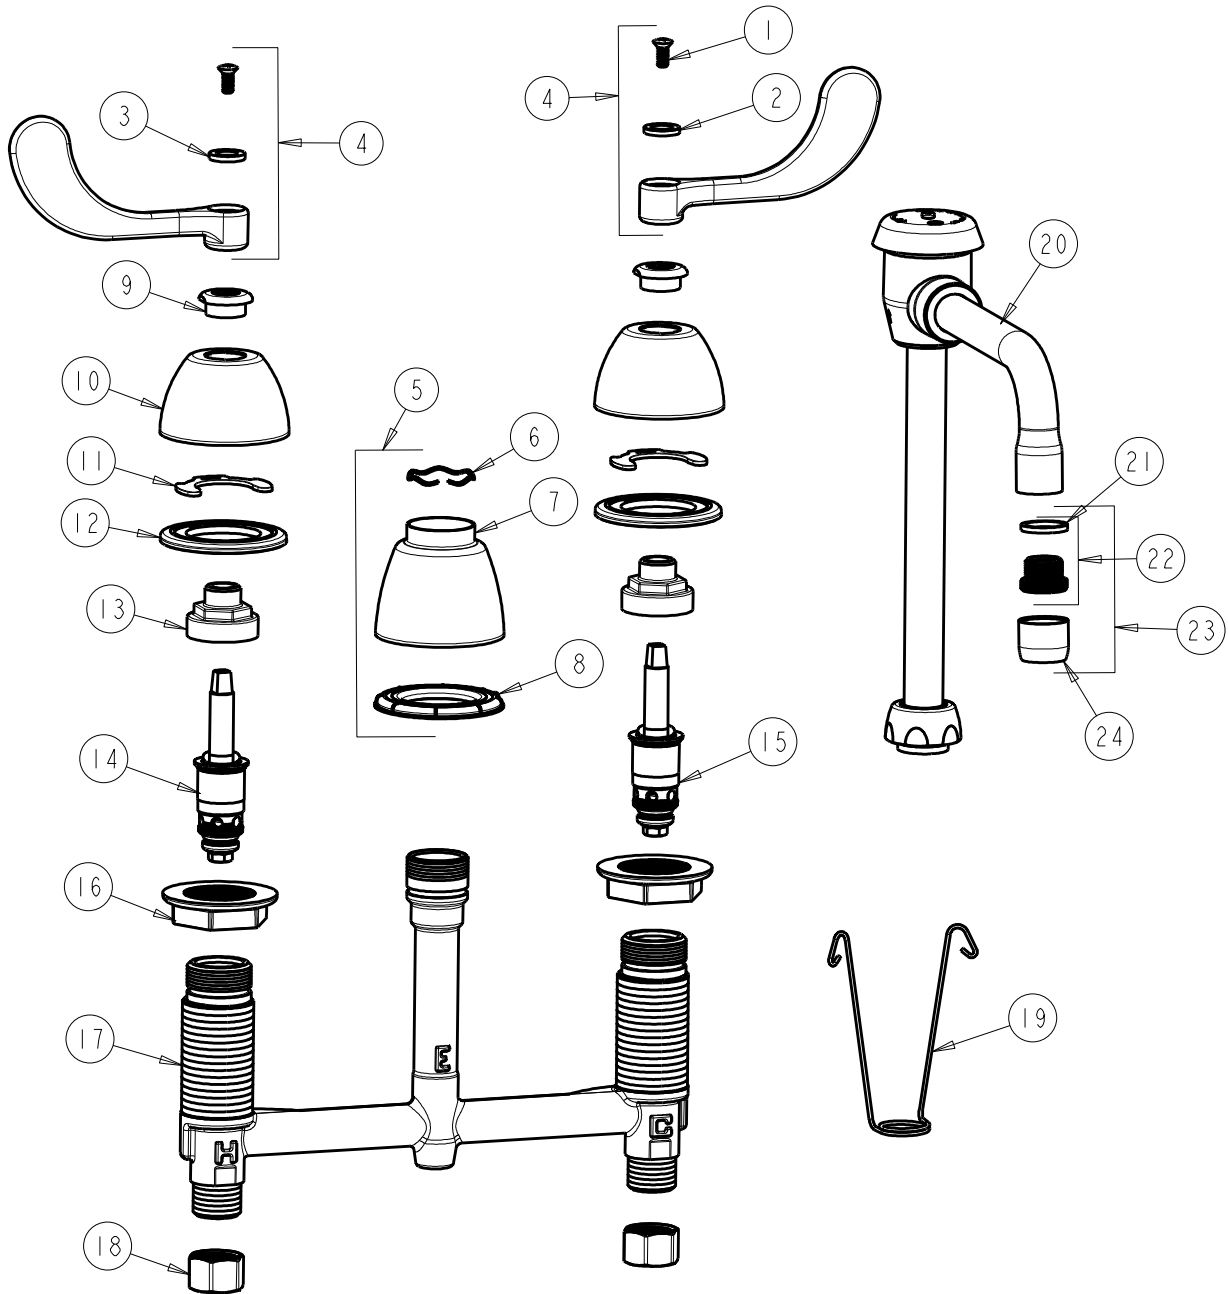

CHICAGO FAUCETS
a Geberit company

2100 South Clearwater Drive
Des Plaines, IL 60018
Phone: 847-803-5000
Fax: 847-803-5454
www.chicagofaucets.com

REPAIR PARTS

FITTING NO.

786-GN2BVBE3-2CP

SUBMITTED MODEL NO.

BY: SID DATE: 11-10-08

CHK: REV: 05-01-12

ITEM NO.

FOR TECHNICAL ASSISTANCE
1-800-TEC-TRUE (1-800-832-8783)

ITEM	PART NO.	DESCRIPTION	ITEM	PART NO.	DESCRIPTION
1	420-010JKRCF	SCREW, 10-32 UNC PH 1/2	13	274-014JKRBF	NUT, CAP
2	633-123JKNF	INDEX BUTTON (BLUE)	14	377-XTLHJKNF	LH QUATURN CARTRIDGE
3	633-023JKNF	INDEX BUTTON (RED)	15	377-XTRHJKNF	RH QUATURN CARTRIDGE
4	317-PRJKCP	HANDLE, 4" WRISTBLADE (PAIR)	16	250-004JKNF	LOCKNUT
5	785-400JKCP	SPOUT ESCUTCHEON KIT	17	—	BODY, VALVE
6	50-038JKNF	WAVE WASHER	18	49-005JKRBF	COUPLING NUT
7	785-400JKCP	ESCUTCHEON, SPOUT BASE	19	200-008JKNF	HANGER
8	888-027JKNF	SPOUT ESCUTCHEON WASHER	20	GN2BVBJKCP	VACUUM BREAKER SWING SPOUT
9	422-113JKCP	ESCUTCHEON NUT	21	229-003JKNF	WASHER
10	250-082JKCP	ESCUTCHEON	22	K2JKRCF	ADAPTER w/WASHER
11	200-009JKNF	CLIP, RETAIN	23	E3-2JKCP	SOFTFLO AERATOR WITH ADAPTER
12	888-026JKNF	WASHER, SEALING	24	E3JKCP	SOFTFLO AERATOR 2.2 GPM