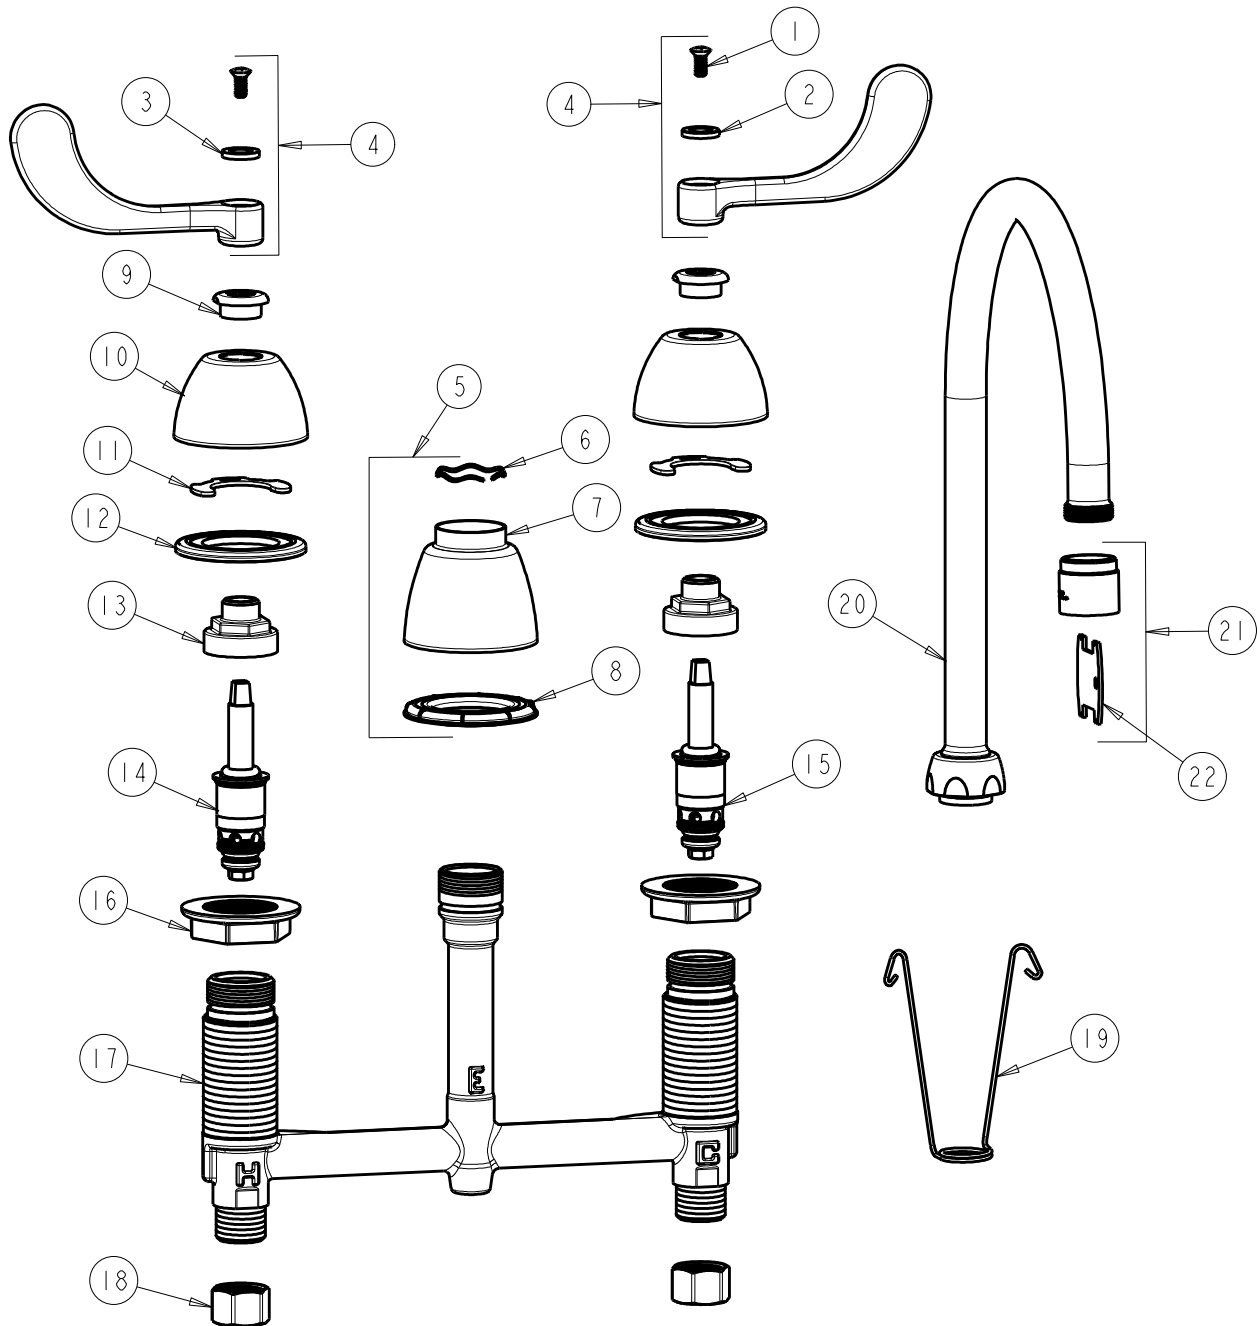

CHICAGO FAUCETS
a Geberit company

2100 South Clearwater Drive
Des Plaines, IL 60018
Phone: 847-803-5000
Fax: 847-803-5454
www.chicagofaucets.com

REPAIR PARTS

FITTING NO.

786-GN8AE3VPACP

SUBMITTED MODEL NO.

BY: SID DATE: 04-15-10

CHK: REV: 05-02-12

ITEM NO.

FOR TECHNICAL ASSISTANCE
1-800-TEC-TRUE (1-800-832-8783)

ITEM	PART NO.	DESCRIPTION	ITEM	PART NO.	DESCRIPTION
1	420-010JKRCF	SCREW, 10-32 UNC PH 1/2	12	888-026JKNF	WASHER, SEALING
2	633-123JKNF	INDEX BUTTON (BLUE)	13	274-014JKRBF	NUT, CAP
3	633-023JKNF	INDEX BUTTON (RED)	14	377-XTLHJKNF	LH QUATURN CARTRIDGE
4	317-PRJKCP	HANDLE, 4" WRISTBLADE (PAIR)	15	377-XTRHJKNF	RH QUATURN CARTRIDGE
5	785-400JKCP	SPOUT ESCUTCHEON KIT	16	250-004JKNF	LOCKNUT
6	50-038JKNF	WAVE WASHER	17	---	BODY, VALVE
7	785-400JKCP	ESCUTCHEON, SPOUT BASE	18	49-005JKRBF	COUPLING NUT
8	888-027JKNF	SPOUT ESCUTCHEON WASHER	19	200-008JKNF	HANGER
9	422-113JKCP	ESCUTCHEON NUT	20	GN8AJKCP	SPOUT
10	250-082JKCP	ESCUTCHEON	21	E3VPJKCP	VP SOFTFLO AERATOR 2.2 GPM
11	200-009JKNF	CLIP, RETAIN	22	3-024JKRCF	KEY, VP