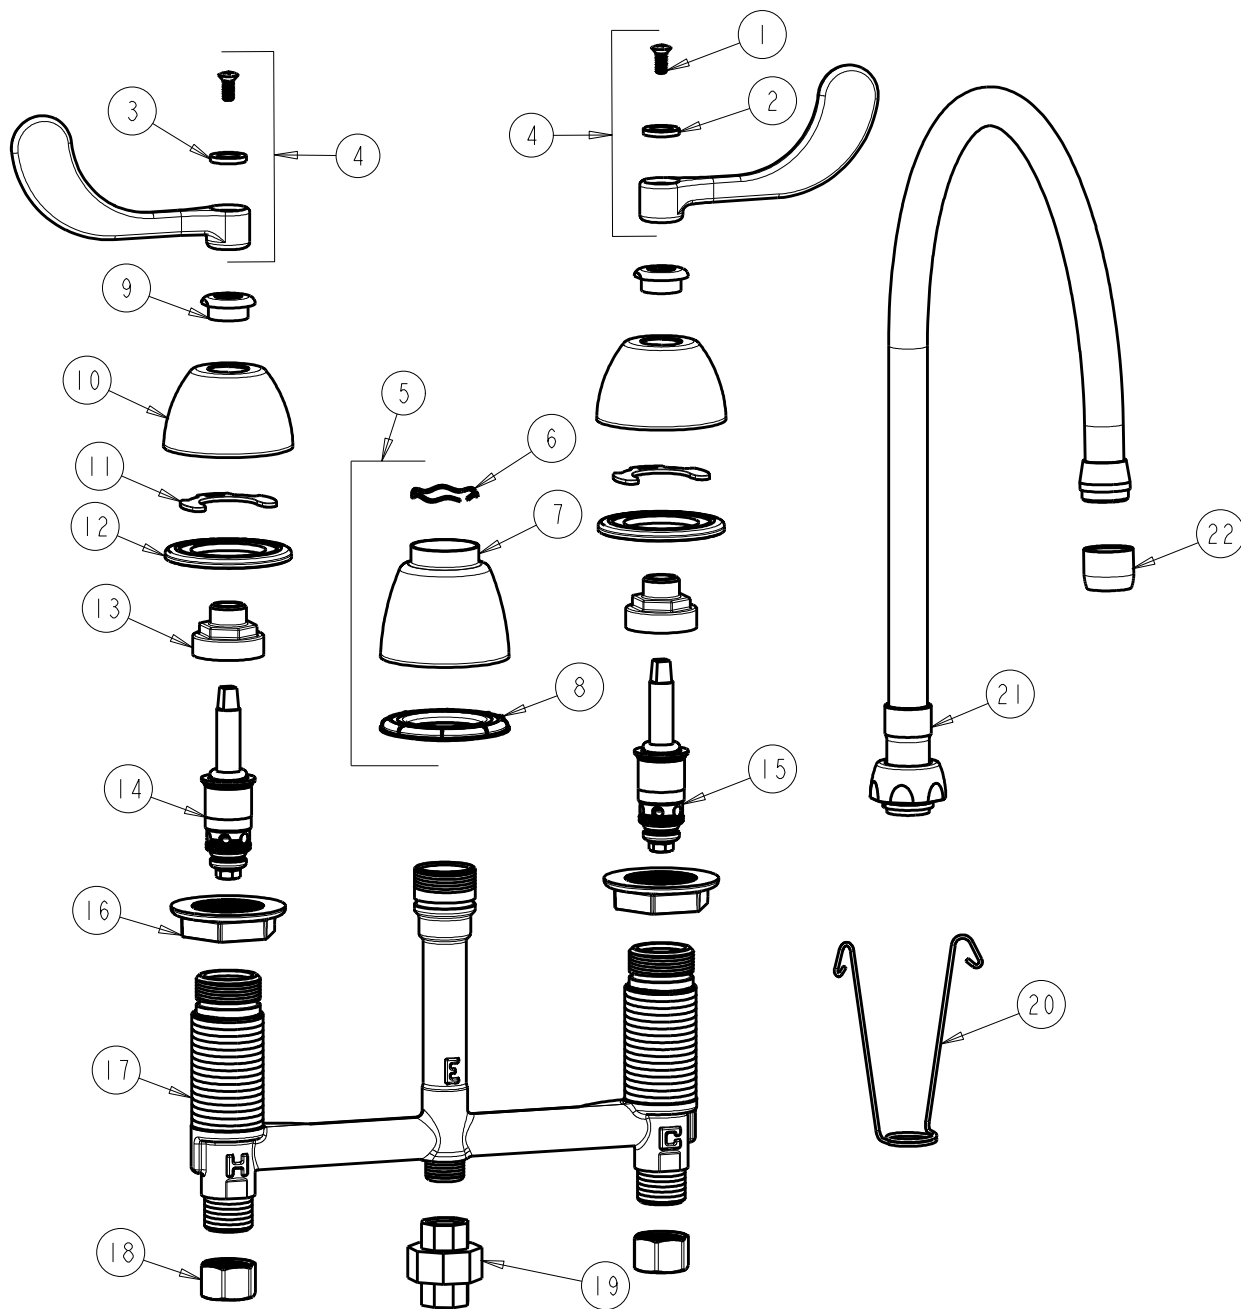

CHICAGO FAUCETS
a Geberit company

2100 South Clearwater Drive
Des Plaines, IL 60018
Phone: 847-803-5000
Fax: 847-803-5454
www.chicagofaucets.com

REPAIR PARTS

FITTING NO.

786-TWGN10AE3SWGCP

SUBMITTED MODEL NO.

BY: SID DATE: 07-08-11

CHK: REV: 05-03-12

ITEM NO.

FOR TECHNICAL ASSISTANCE
1-800-TEC-TRUE (1-800-832-8783)

ITEM	PART NO.	DESCRIPTION	ITEM	PART NO.	DESCRIPTION
1	420-010JKRCF	SCREW, 10-32 UNC PH 1/2	12	888-026JKNF	WASHER, SEALING
2	633-123JKNF	INDEX BUTTON (BLUE)	13	274-014JKRBF	NUT, CAP
3	633-023JKNF	INDEX BUTTON (RED)	14	377-XTLHJKNF	LH QUATURN CARTRIDGE
4	317-PRJKCP	HANDLE, 4" WRISTBLADE (PAIR)	15	377-XTRHJKNF	RH QUATURN CARTRIDGE
5	785-400JKCP	SPOUT ESCUTCHEON KIT	16	250-004JKNF	LOCKNUT
6	50-038JKNF	WAVE WASHER	17	-----	BODY, VALVE
7	785-400JKCP	ESCUTCHEON, SPOUT BASE	18	49-005JKRBF	COUPLING NUT
8	888-027JKNF	SPOUT ESCUTCHEON WASHER	19	906-003KJKRBF	UNION ASSEMBLY
9	422-113JKCP	ESCUTCHEON NUT	20	200-008JKNF	HANGER
10	250-082JKCP	ESCUTCHEON	21	GN10ASWGJKCP	SPOUT
11	200-009JKNF	CLIP, RETAIN	22	E3JKCP	SOFTFLO AERATOR 2.2 GPM