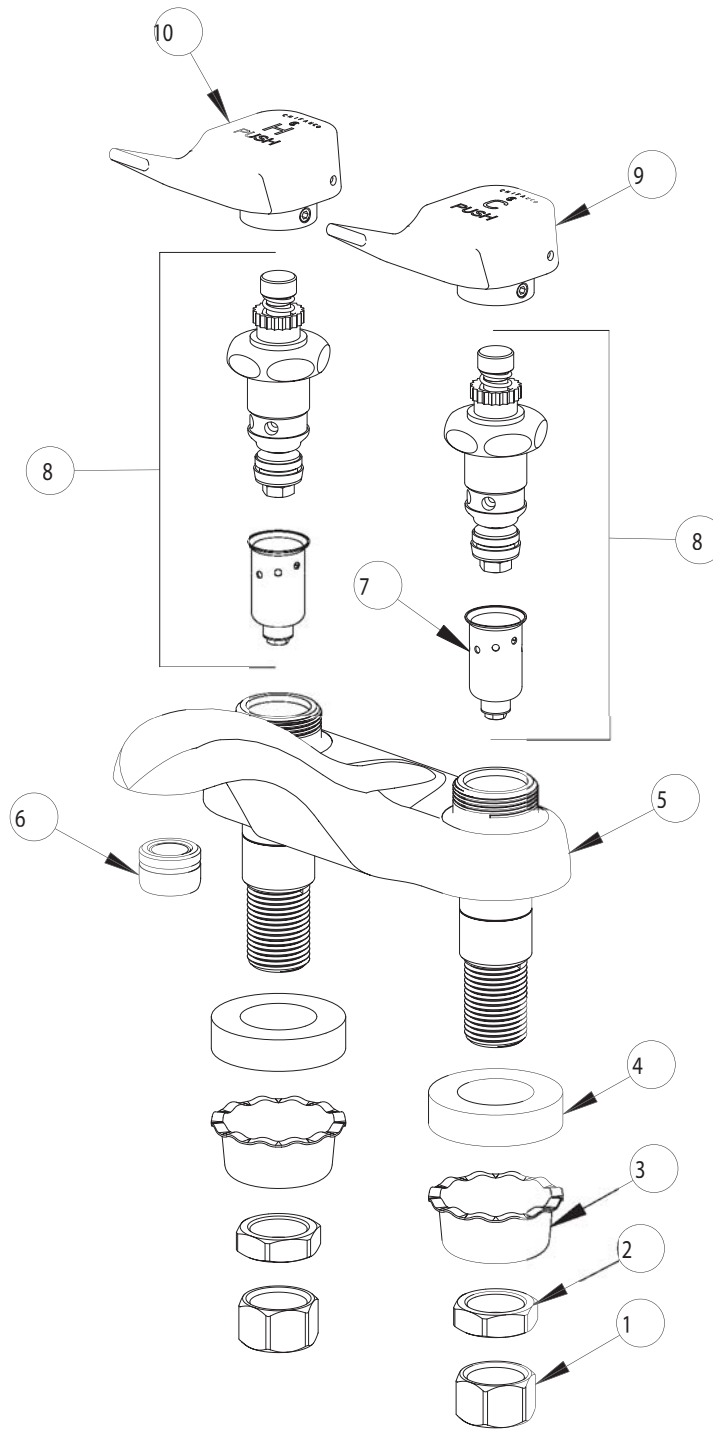

# PARTS LIST

BY:

SID

CHICAGO  
FAUCETS  
Last As Long As The Building

FINISH:

AS SPECIFIED

CHK'D:

DATE:

07-17-02

802-336

ITEM NO.	PART NO.	DESCRIPTION	ITEM NO.	PART NO.	DESCRIPTION
1	49-005	COUPLING NUT	7	333-073K	SLOW DASHPOT ASSEMBLY
2	49-004	LOCKNUT	8	335X	FOR PARTS SEE 335X UNIT
3	1797-114	BASIN COCK WASHER	9	336-402K	COLD HANDLE ASSEMBLY
4	555-313	WASHER	10	336-403K	HOT HANDLE ASSEMBLY
5	-----	VALVE BODY (NOT SOLD SEPARATELY)			
6	E12	SOFTFLO OUTLET			