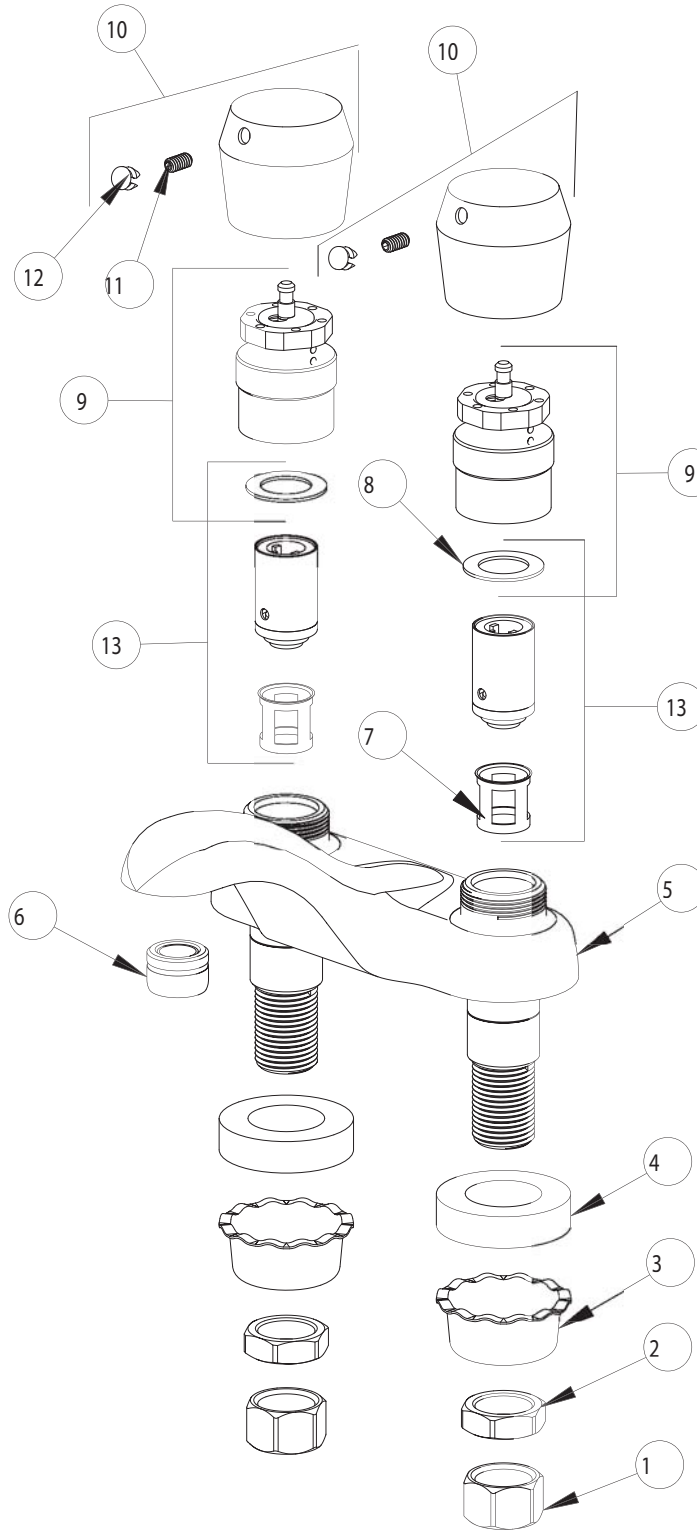

PARTS LIST

BY:

SID

CHICAGO
FAUCETS
Last As Long As The Building

FINISH:

AS SPECIFIED

CHK'D:

DATE:

07-17-02

802-665

ITEM NO.	PART NO.	DESCRIPTION	ITEM NO.	PART NO.	DESCRIPTION
1	49-005	COUPLING NUT	8	665-011	SEALING WASHER
2	49-004	LOCKNUT	9	665-190K	ACTUATOR ASSEMBLY
3	1797-114	BASIN COCK WASHER	10	665-PSH	PUSH HANDLE ASSEMBLY
4	555-313	WASHER	11	665-116	SET SCREW
5	-----	VALVE BODY (NOT SOLD SEPARATELY)	12	665-309K	BUTTONS, HOT AND COLD
6	E12	SOFTFLO OUTLET	13	671-X	METERING VALVE CARTRIDGE
7	667-402	MVP FILTER			