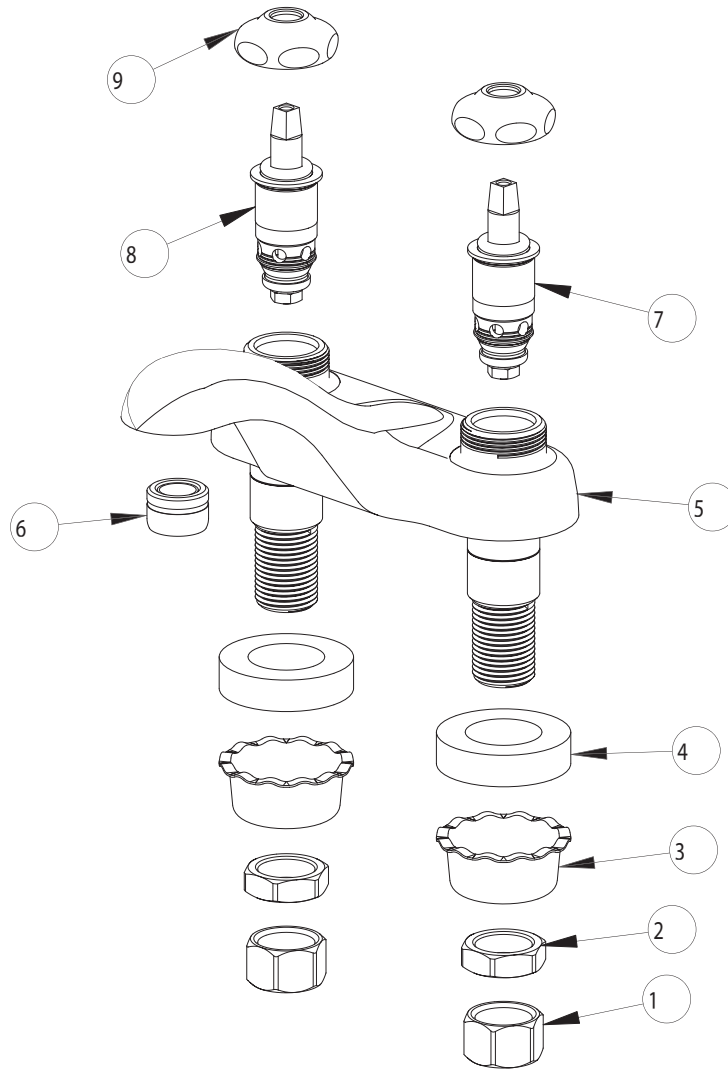

PARTS LIST

BY: SID
CHK'D:

CHICAGO
FAUCETS
Last As Long As The Building

FINISH:
DATE:

AS SPECIFIED
07-17-02

802-LESSHDL

ITEM NO.	PART NO.	DESCRIPTION	ITEM NO.	PART NO.	DESCRIPTION
1	49-005	COUPLING NUT	6	E12	SOFTFLO OUTLET
2	49-004	LOCKNUT	7	1-099XT	QUATURN UNIT (RH)
3	1797-114	BASIN COCK WASHER	8	1-100XT	QUATURN UNIT (LH)
4	555-313	WASHER	9	1-214	CAP
5	-----	VALVE BODY (NOT SOLD SEPARATELY)			