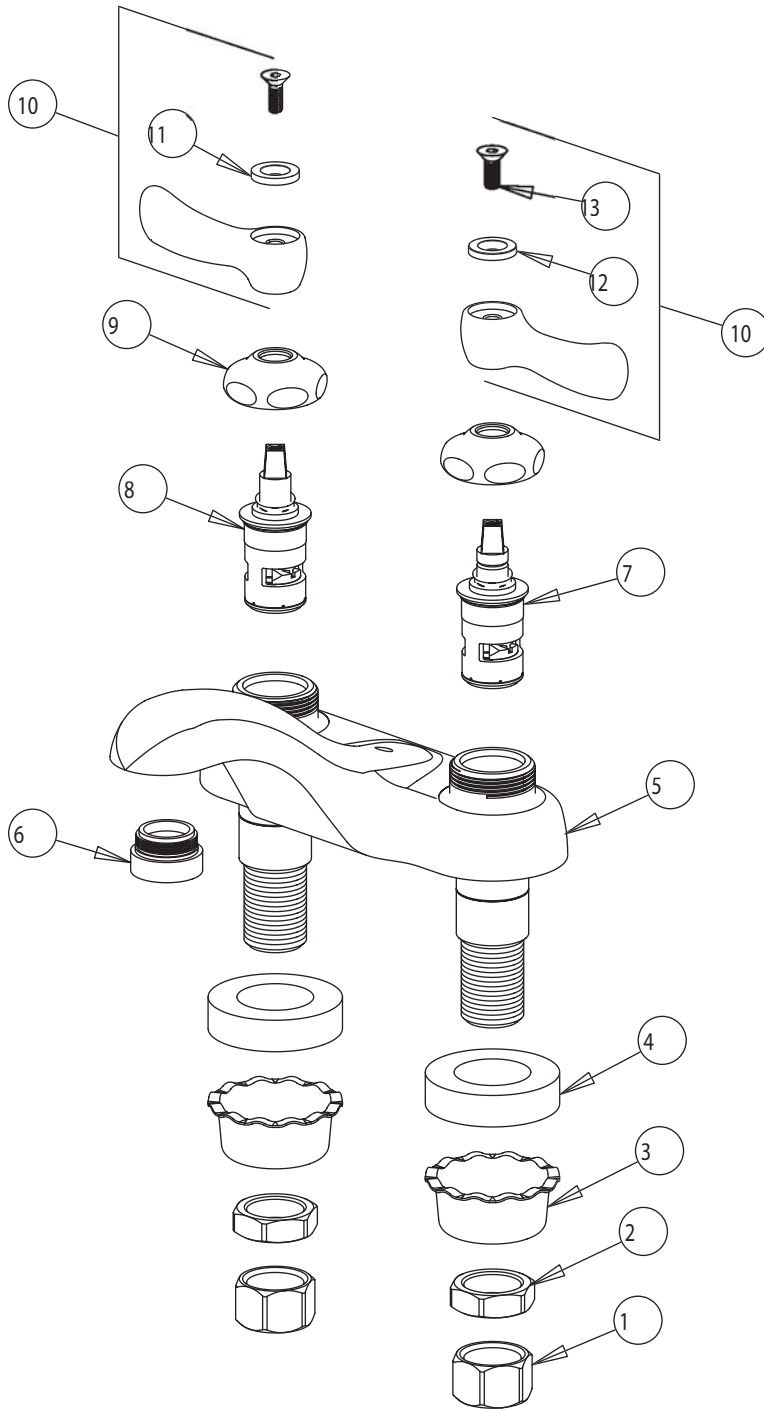

PARTS LIST

BY: SID
CHK'D:

CHICAGO
FAUCETS
Last As Long As The Building

FINISH:
DATE:

AS SPECIFIED
7-25-02

802-VXK

ITEM NO.	PART NO.	DESCRIPTION	ITEM NO.	PART NO.	DESCRIPTION
1	49-005	COUPLING NUT	8	1-100XK	LH CERAMIC QUATURN UNIT
2	49-004	LOCKNUT	9	1-214	CAP
3	1797-114	BASIN COCK WASHER	10	390PR	LEVER HANDLE ASSEMBLY
4	555-313	WASHER	11	633-023	INDEX BUTTON (RED)
5	-----	VALVE BODY (NOT SOLD SEPARATELY)	12	633-123	INDEX BUTTON (BLUE)
6	E12VP	VANDAL RESISTANT SOFTFLO ASSEMBLY	13	420-020	SCREW, 1/8 FLAT HEX HEAD X 1/2
7	1-099XK	RH CERAMIC QUATURN UNIT			