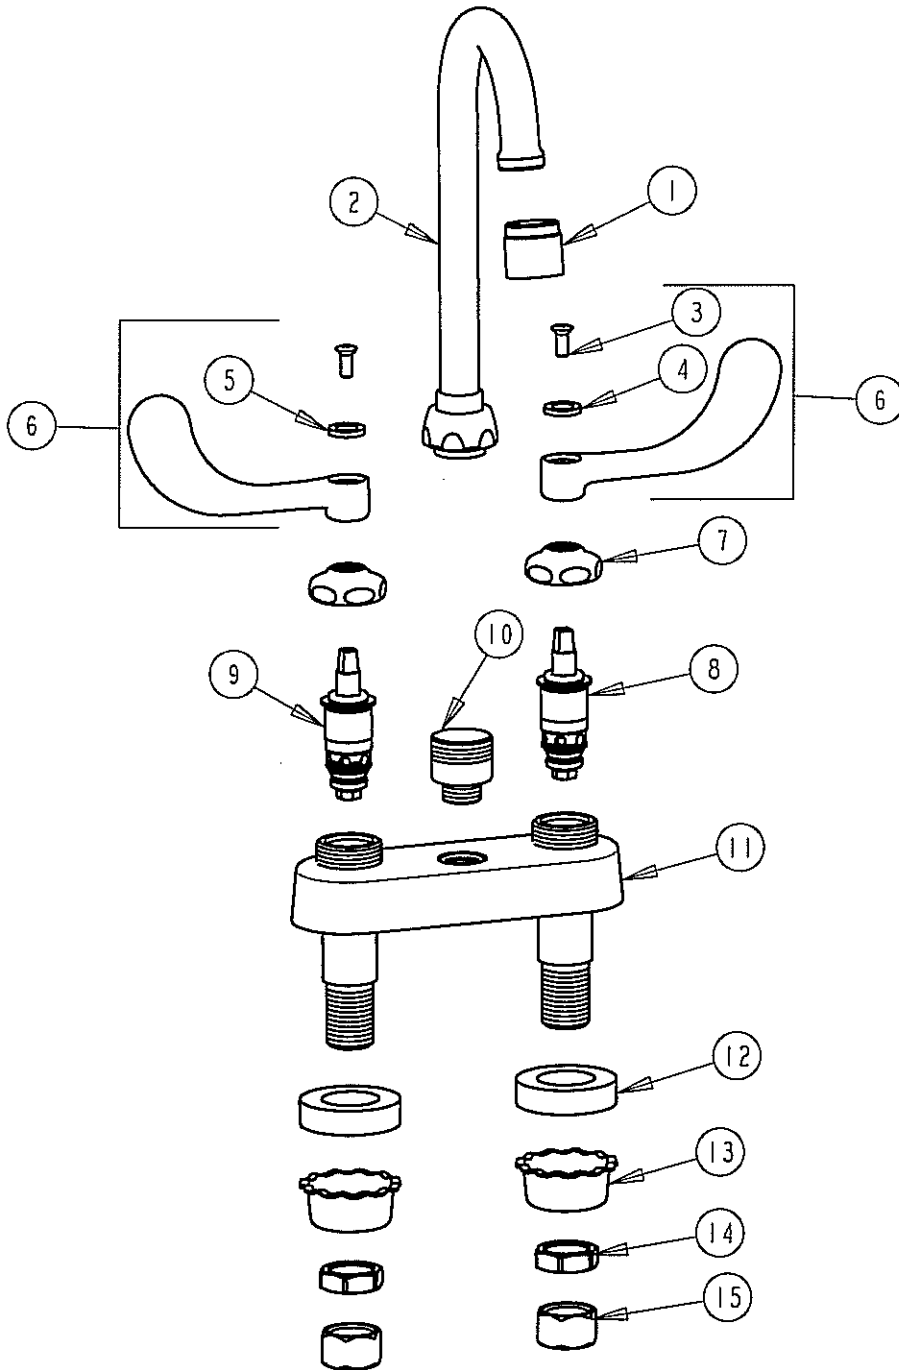

PARTS LIST

BY: SID
CHK'D: *AT*

CHICAGO FAUCETS
Last As Long As The Building

FINISH: AS SPECIFIED
DATE: 11-12-02

895-317VPA

ITEM NO.	PART NO.	DESCRIPTION	ITEM NO.	PART NO.	DESCRIPTION
1	E3VP	AERATOR	9	1-100XT	QUATURN UNIT (LH)
2	GN1A	FOR PARTS SEE GN8A	10	225-005	ADAPTER
3	420-010	SCREW	11	-----	VALVE BODY (NOT SOLD SEPARATELY)
4	633-123	INDEX BUTTON (BLUE)	12	555-313	WASHER
5	633-023	INDEX BUTTON (RED)	13	1797-114	BASIN COCK WASHER
6	317-PR	WRISTBLADE HANDLE ASSY.	14	49-004	LOCKNUT
7	1-214	CAP	15	49-005	COUPLING NUT
8	1-099XT	QUATURN UNIT (RH)			