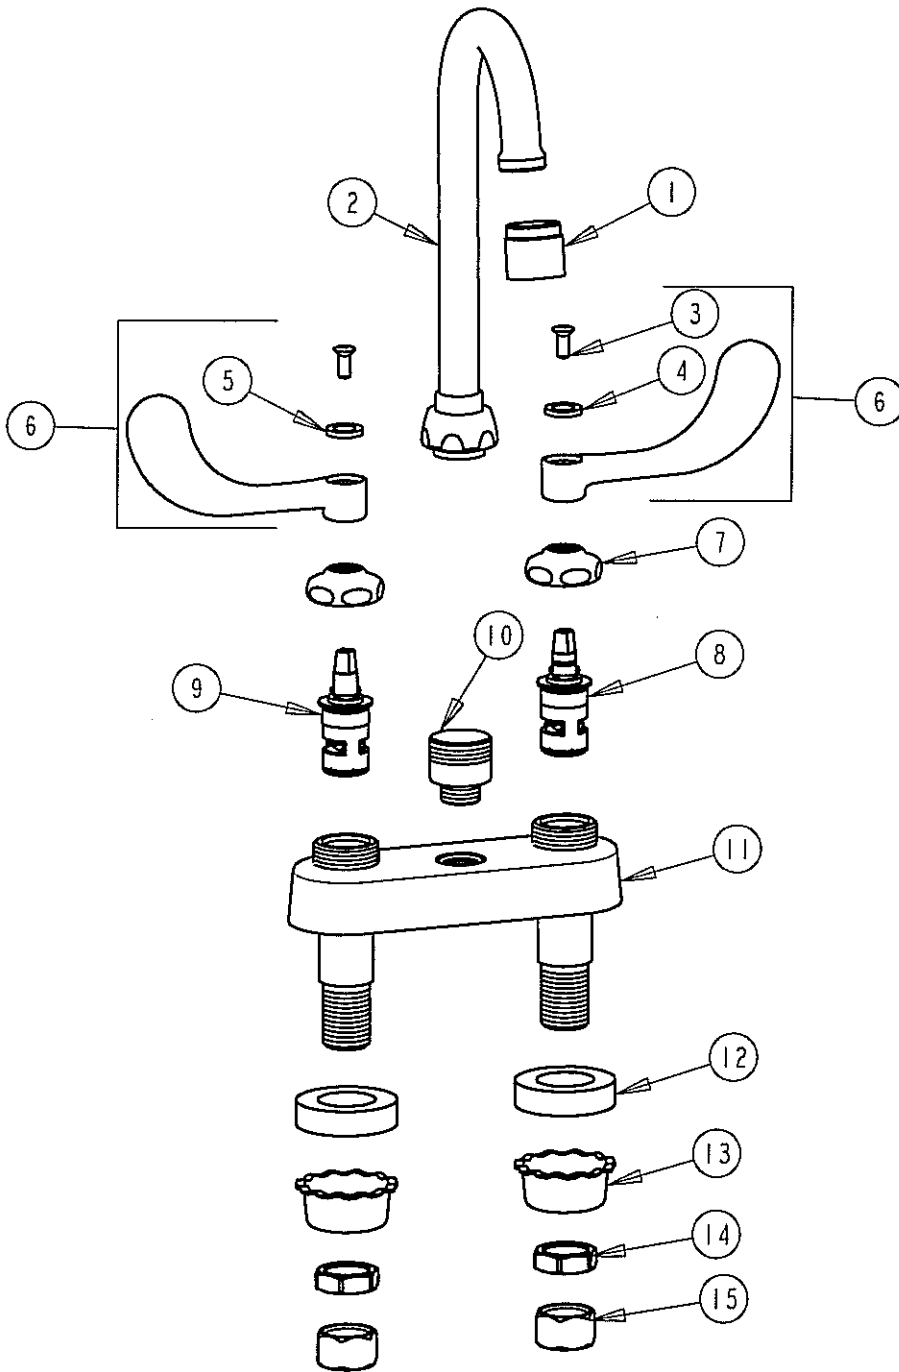

PARTS LIST

BY: SID
CHK'D: *AT*

CHICAGO FAUCETS
Last As Long As The Building

FINISH: AS SPECIFIED
DATE: 11-12-02

895-317XKVPA

ITEM NO.	PART NO.	DESCRIPTION	ITEM NO.	PART NO.	DESCRIPTION
1	E3VP	AERATOR	9	1-100XK	LH CERAMIC QUATURN UNIT
2	GN1A	FOR PARTS SEE GN8A	10	225-005	ADAPTER
3	420-010	SCREW	11	-----	VALVE BODY (NOT SOLD SEPARATELY)
4	633-123	INDEX BUTTON (BLUE)	12	555-313	WASHER
5	633-023	INDEX BUTTON (RED)	13	1797-114	BASIN COCK WASHER
6	317-PR	WRISTBLADE HANDLE ASSY.	14	49-004	LOCKNUT
7	1-214	CAP	15	49-005	COUPLING NUT
8	1-099XK	RH CERAMIC QUATURN UNIT			