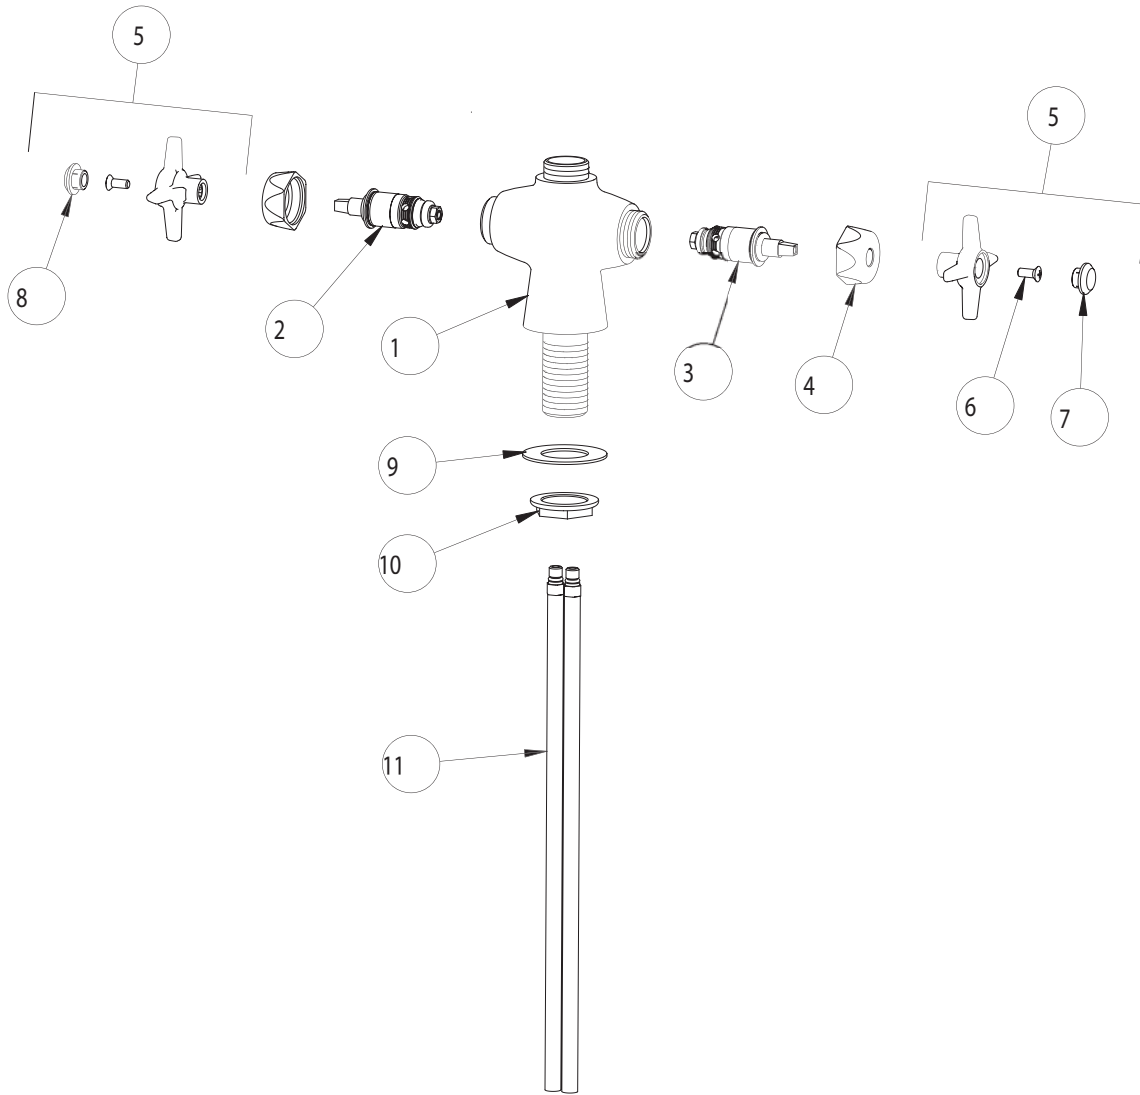

PARTS LIST

BY: JAR
CHK'D:

CHICAGO
FAUCETS
Last As Long As The Building

FINISH:
DATE:

AS SPECIFIED
10-31-01

929-LESSSPT

ITEM NO.	PART NO.	DESCRIPTION
1	----	VALVE BODY (NOT SOLD SEPARATELY)
2	217XTLH	SLO-COMPRESSION UNIT (LH)
3	217XTRH	SLO-COMPRESSION UNIT (RH)
4	444-005	CAP NUT
5	204PR	4-ARM HANDLE ASSEMBLY
6	420-010	SCREW
7	216-178	'CW' INDEX BUTTON
8	216-128	'HW' INDEX BUTTON
9	50-014	STEEL WASHER
10	50-003	LOCKNUT
11	50-101K	SUPPLY TUBE ASSEMBLY