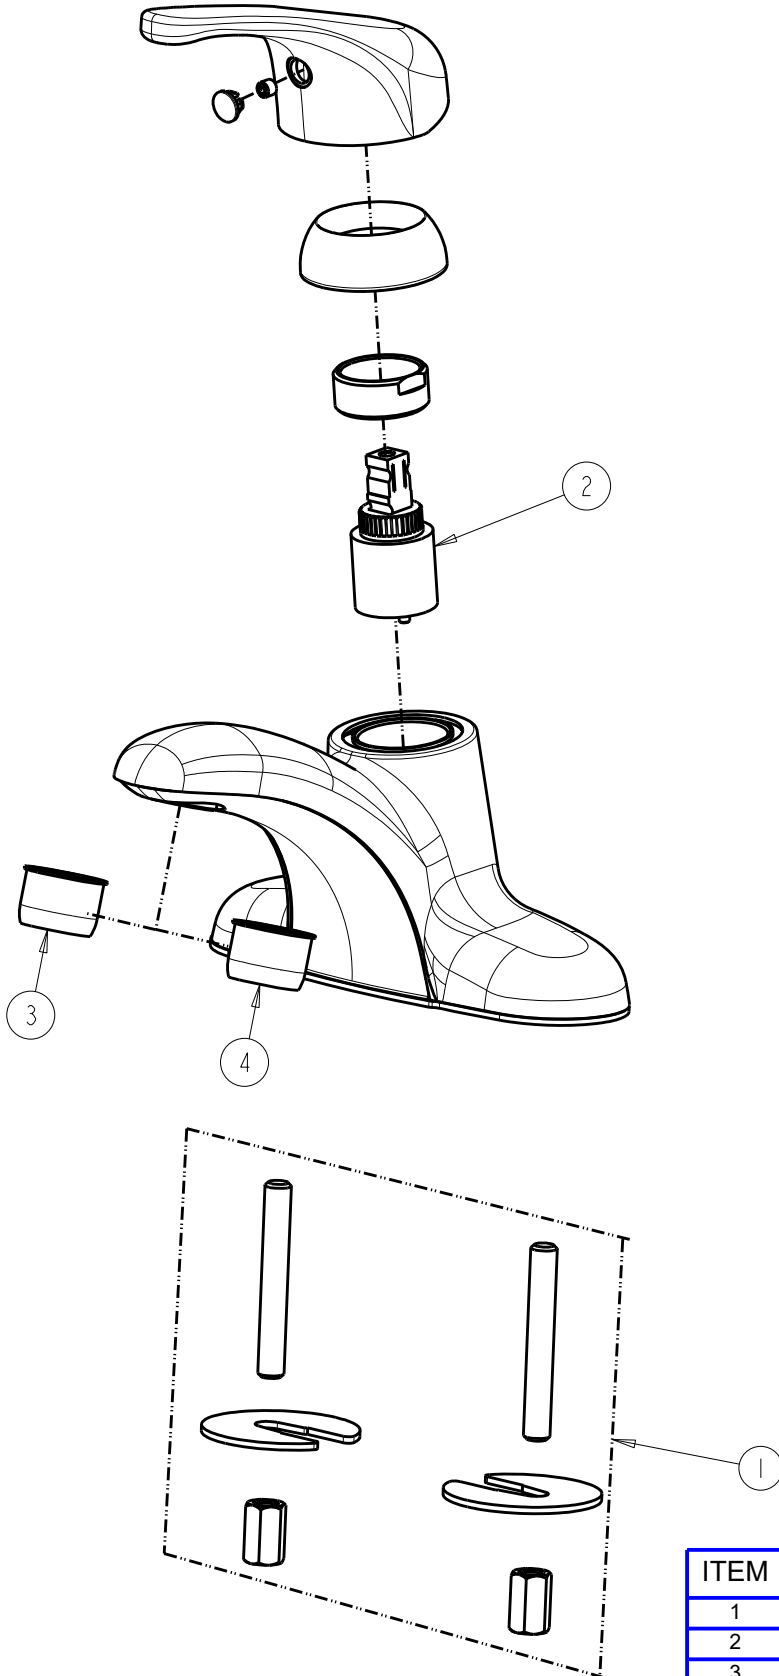

BY: JK DATE: 2-16-23

CHK: REV:

FITTING NO.

SEE SCHEDULE

SUBMITTED MODEL NO.

ITEM NO.

ITEM	PART NO.	DESCRIPTION
1	LC20-KJKNF	MOUNTING HARDWARE
2	LC20-XJKABNF	CARTRIDGE, SINGLE
3	LC20F-KJKABCP	OUTLET, 1.5 GPM LAMINAR
4	LC20H-KJKABCP	OUTLET, 0.5 GPM LAMINAR